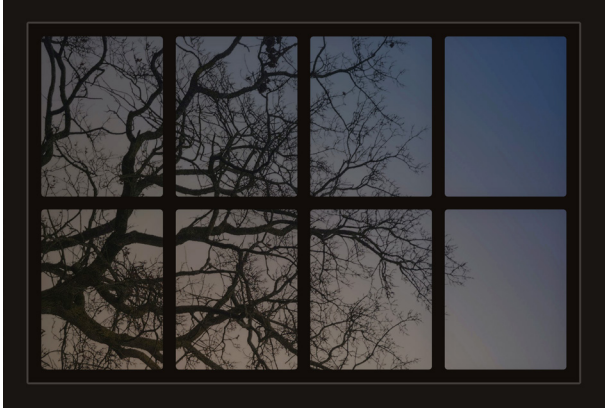

# Dollhouse Windows - Set 9 (Spooky) - 1:6 Scale

16cm (6")

10cm (4")

Visit [sunidoll.com](http://sunidoll.com) for more patterns, printables and tutorials.

# Dollhouse Windows - Set 9 (Spooky) - 1:12 Scale

8cm (3")

5cm (2")

Visit [sundoll.com](http://sundoll.com) for more patterns, printables and tutorials.

SUNI