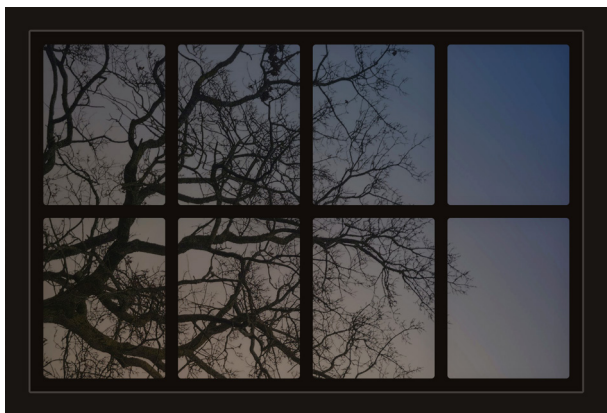

Dollhouse Windows - Set 9 (Spooky) - 1:6 Scale

16cm (6")

Visit sunidoll.com for more patterns, printables and tutorials.

SUNI

Dollhouse Windows - Set 9 (Spooky) - 1:12 Scale

8cm (3")

5cm (2")

Visit sunidoll.com for more patterns, printables and tutorials.