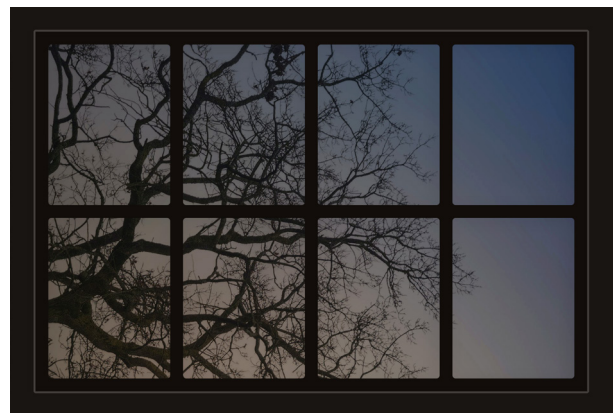

Dollhouse Windows - Set 9 (Spooky) - 1:6 Scale

16cm (6")

Visit sunidoll.com for more patterns, printables and tutorials.

SUNI

Dollhouse Windows - Set 9 (Spooky) - 1:12 Scale

8cm (3")

5cm (2")

Visit sunidoll.com for more patterns, printables and tutorials.