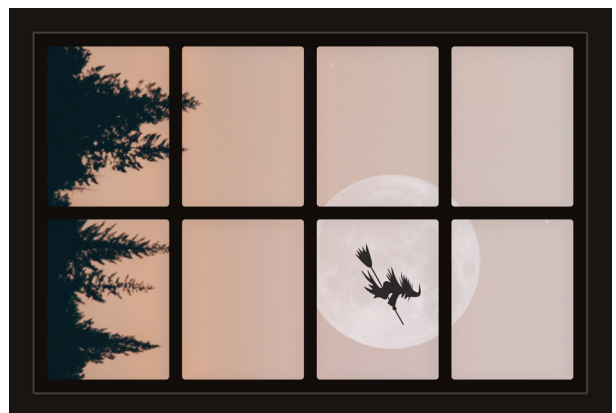

Dollhouse Windows - Set 8 (Spooky) - 1:6 Scale

16cm (6")

10cm (4")

Visit sunidoll.com for more patterns, printables and tutorials.

Dollhouse Windows - Set 8 (Spooky) - 1:12 Scale

8cm (3")

5cm (2")

Visit sunidoll.com for more patterns, printables and tutorials.