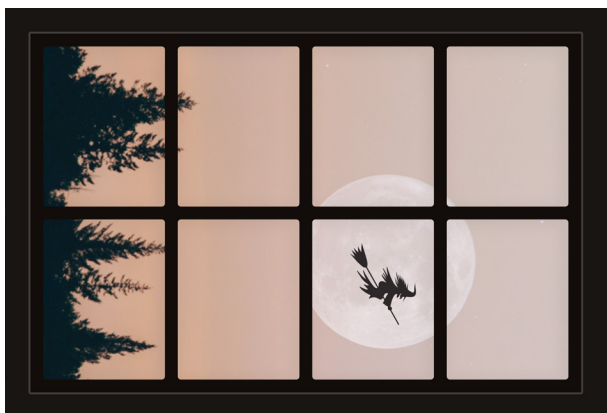

Dollhouse Windows - Set 8 (Spooky) - 1:6 Scale

16cm (6")

10cm (4")

Visit sunidoll.com for more patterns, printables and tutorials.

Dollhouse Windows - Set 8 (Spooky) - 1:12 Scale

8cm (3")

5cm (2")

Visit sunidoll.com for more patterns, printables and tutorials.