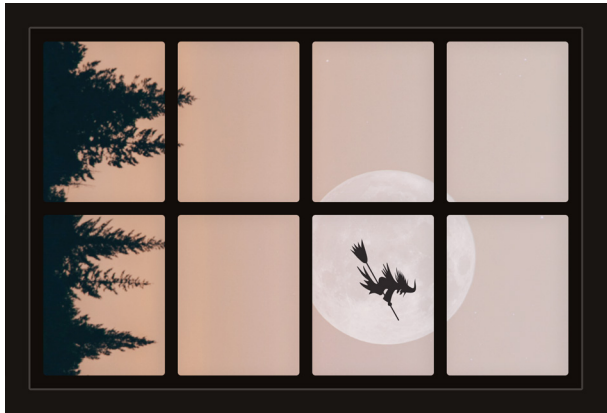

Dollhouse Windows - Set 8 (Spooky) - 1:6 Scale

16cm (6")

10cm (4")

Visit sunidoll.com for more patterns, printables and tutorials.

Dollhouse Windows - Set 8 (Spooky) - 1:12 Scale

8cm (3")

5cm (2")

Visit sunidoll.com for more patterns, printables and tutorials.