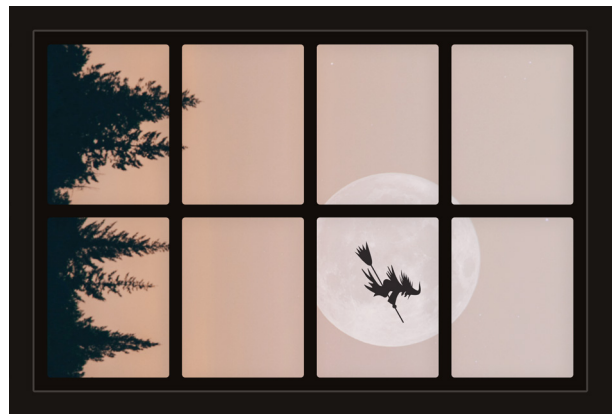

Dollhouse Windows - Set 8 (Spooky) - 1:6 Scale

16cm (6")

10cm (4")

Visit sunidoll.com for more patterns, printables and tutorials.

Dollhouse Windows - Set 8 (Spooky) - 1:12 Scale

8cm (3")

5cm (2")

Visit sunidoll.com for more patterns, printables and tutorials.