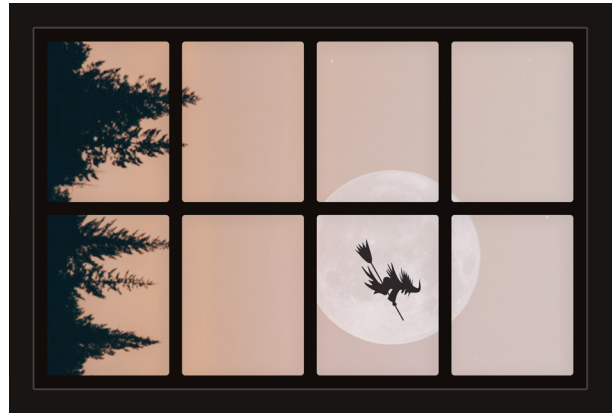

Dollhouse Windows - Set 8 (Spooky) - 1:6 Scale

16cm (6")

10cm (4")

Visit sunidoll.com for more patterns, printables and tutorials.

Dollhouse Windows - Set 8 (Spooky) - 1:12 Scale

8cm (3")

5cm (2")

Visit sunidoll.com for more patterns, printables and tutorials.