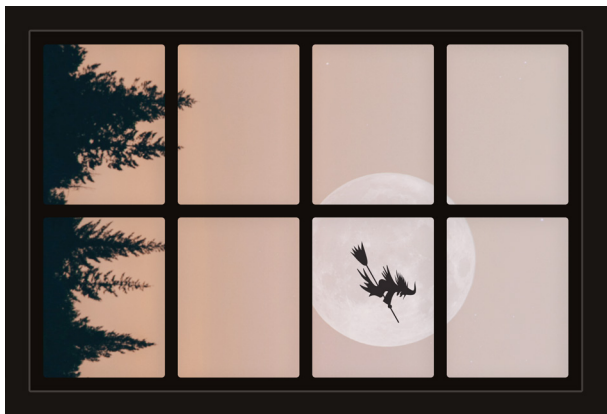

Dollhouse Windows - Set 8 (Spooky) - 1:6 Scale

16cm (6")

10cm (4")

Visit sunidoll.com for more patterns, printables and tutorials.

Dollhouse Windows - Set 8 (Spooky) - 1:12 Scale

8cm (3")

5cm (2")

Visit sunidoll.com for more patterns, printables and tutorials.