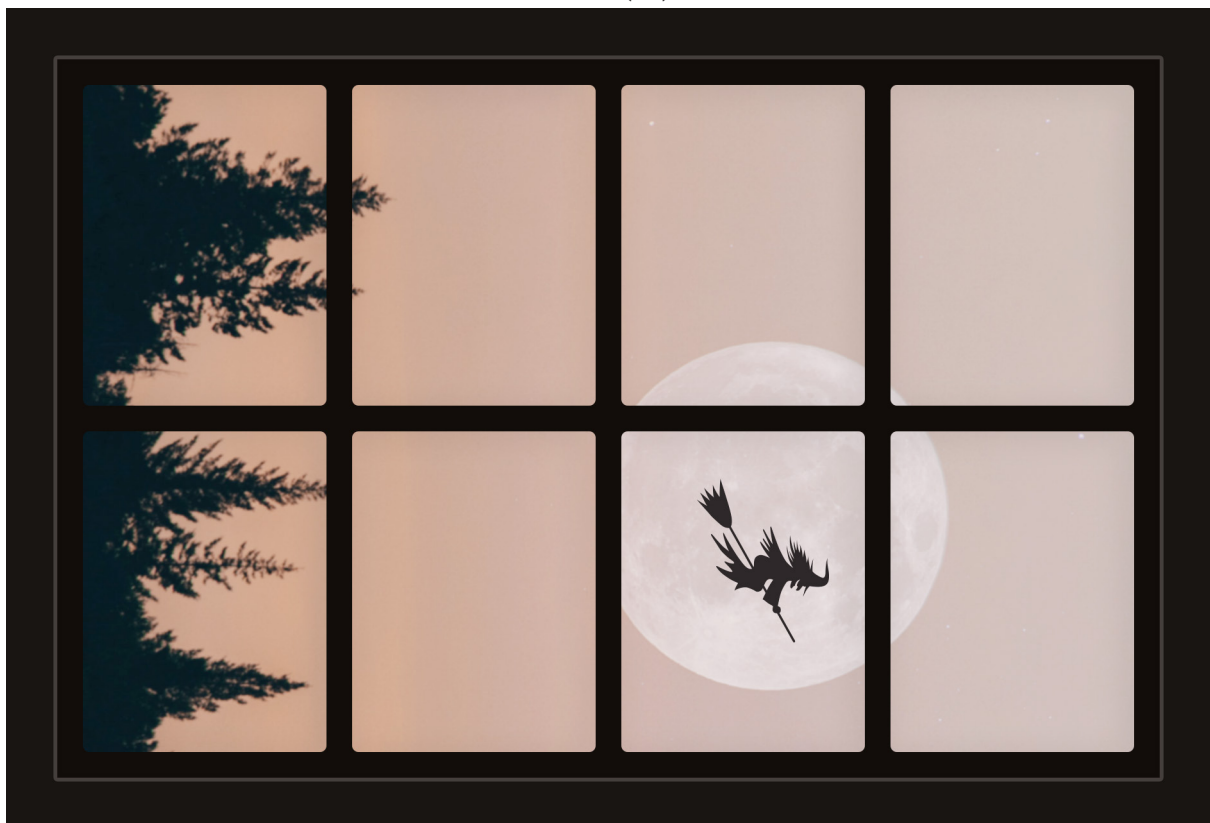

# Dollhouse Windows - Set 8 (Spooky) - 1:6 Scale

16cm (6")

Visit [sunidoll.com](http://sunidoll.com) for more patterns, printables and tutorials.

SUNI

# Dollhouse Windows - Set 8 (Spooky) - 1:12 Scale

8cm (3")

5cm (2")

Visit [sunidoll.com](http://sunidoll.com) for more patterns, printables and tutorials.

SUNI