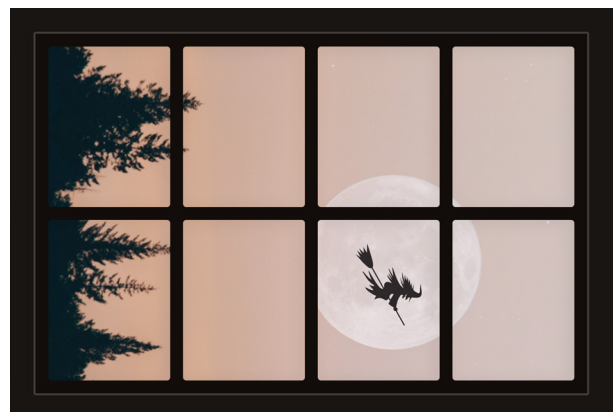

# Dollhouse Windows - Set 8 (Spooky) - 1:6 Scale

16cm (6")

Visit [sunidoll.com](http://sunidoll.com) for more patterns, printables and tutorials.

SUNI

# Dollhouse Windows - Set 8 (Spooky) - 1:12 Scale

8cm (3")

5cm (2")

Visit [sunidoll.com](http://sunidoll.com) for more patterns, printables and tutorials.

SUNI