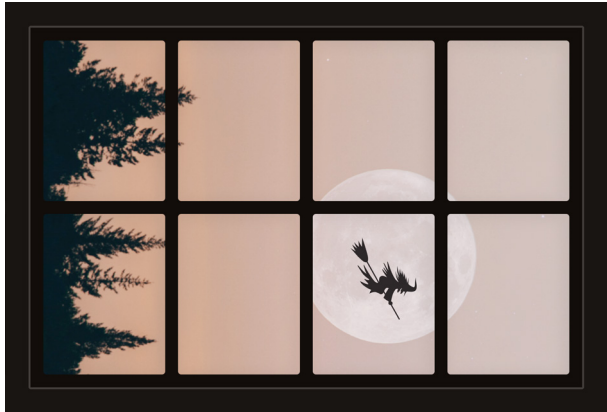

# Dollhouse Windows - Set 8 (Spooky) - 1:6 Scale

16cm (6")

Visit [sunidoll.com](http://sunidoll.com) for more patterns, printables and tutorials.

SUNI

# Dollhouse Windows - Set 8 (Spooky) - 1:12 Scale

8cm (3")

5cm (2")

Visit [sunidoll.com](http://sunidoll.com) for more patterns, printables and tutorials.

SUNI