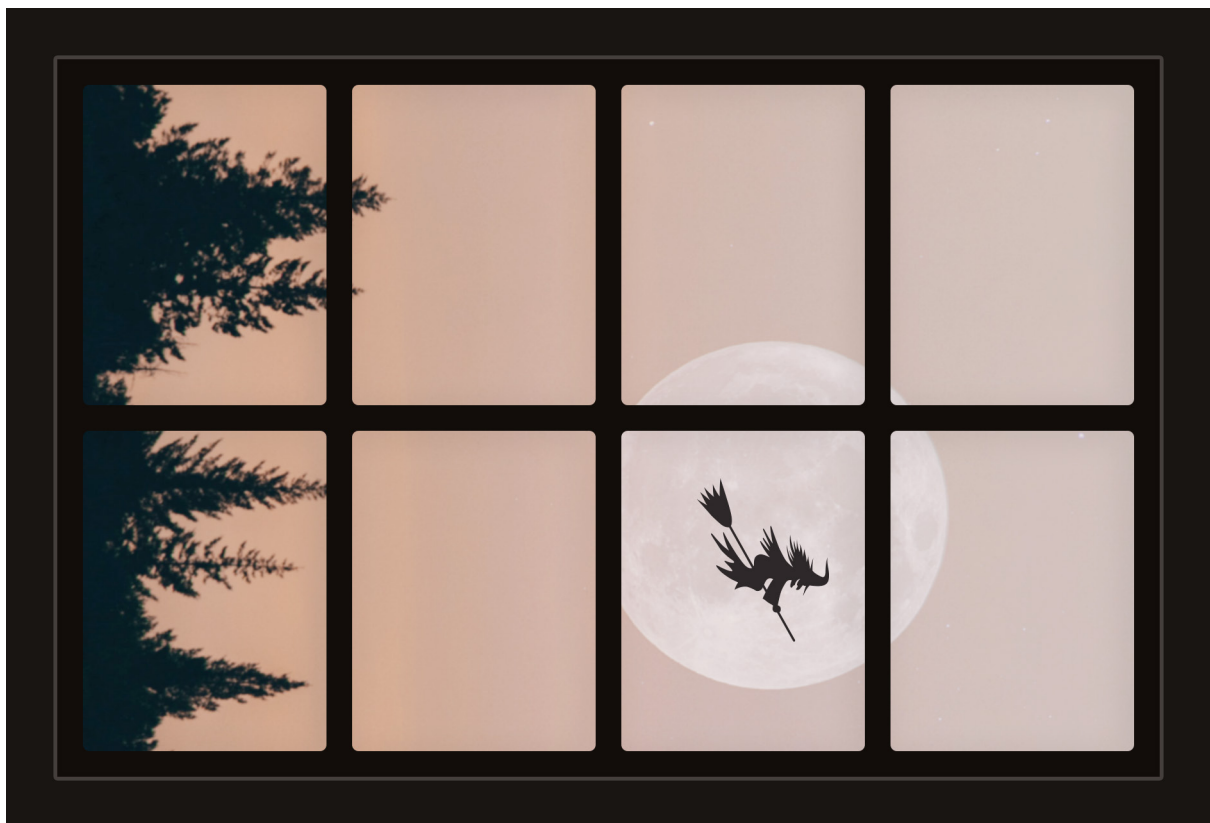

# Dollhouse Windows - Set 8 (Spooky) - 1:6 Scale

16cm (6")

Visit [sunidoll.com](http://sunidoll.com) for more patterns, printables and tutorials.

SUNI

# Dollhouse Windows - Set 8 (Spooky) - 1:12 Scale

8cm (3")

5cm (2")

Visit [sunidoll.com](http://sunidoll.com) for more patterns, printables and tutorials.

SUNI