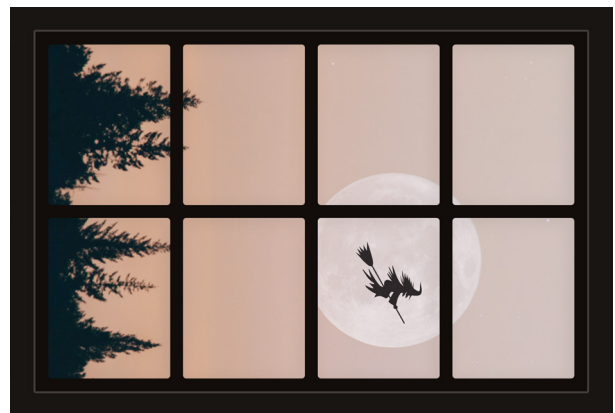

# Dollhouse Windows - Set 8 (Spooky) - 1:6 Scale

16cm (6")

Visit [sunidoll.com](http://sunidoll.com) for more patterns, printables and tutorials.

SUNI

# Dollhouse Windows - Set 8 (Spooky) - 1:12 Scale

8cm (3")

5cm (2")

Visit [sunidoll.com](http://sunidoll.com) for more patterns, printables and tutorials.

SUNI