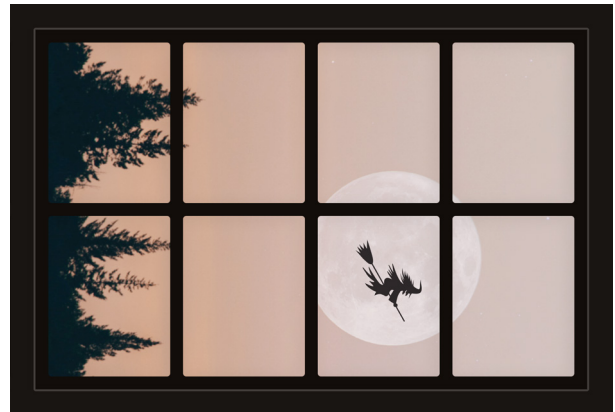

# Dollhouse Windows - Set 8 (Spooky) - 1:6 Scale

16cm (6")

Visit [sunidoll.com](http://sunidoll.com) for more patterns, printables and tutorials.

SUNI

# Dollhouse Windows - Set 8 (Spooky) - 1:12 Scale

8cm (3")

5cm (2")

Visit [sunidoll.com](http://sunidoll.com) for more patterns, printables and tutorials.

SUNI