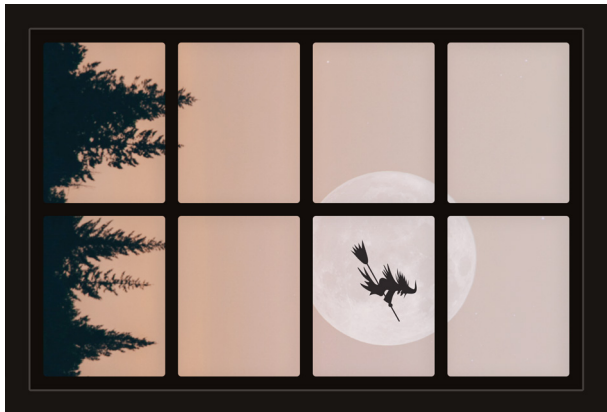

# Dollhouse Windows - Set 8 (Spooky) - 1:6 Scale

16cm (6")

Visit [sunidoll.com](http://sunidoll.com) for more patterns, printables and tutorials.

SUNI

# Dollhouse Windows - Set 8 (Spooky) - 1:12 Scale

8cm (3")

5cm (2")

Visit [sunidoll.com](http://sunidoll.com) for more patterns, printables and tutorials.

SUNI