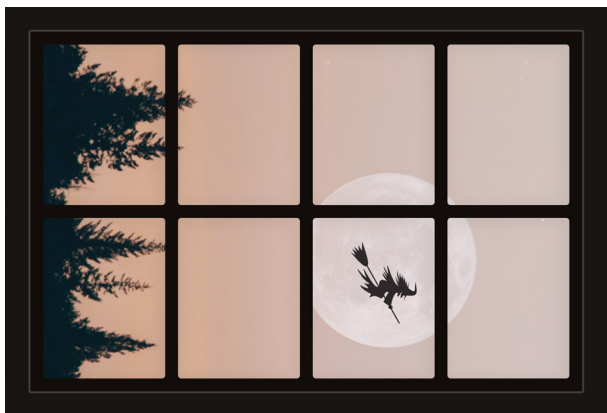

# Dollhouse Windows - Set 8 (Spooky) - 1:6 Scale

16cm (6")

Visit [sunidoll.com](http://sunidoll.com) for more patterns, printables and tutorials.

SUNI

# Dollhouse Windows - Set 8 (Spooky) - 1:12 Scale

8cm (3")

5cm (2")

Visit [sunidoll.com](http://sunidoll.com) for more patterns, printables and tutorials.

SUNI