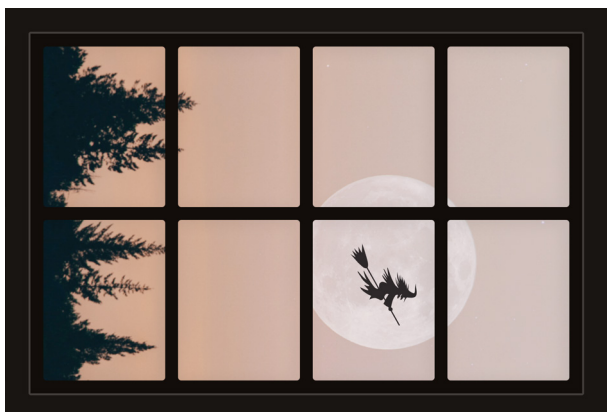

# Dollhouse Windows - Set 8 (Spooky) - 1:6 Scale

16cm (6")

Visit [sunidoll.com](http://sunidoll.com) for more patterns, printables and tutorials.

SUNI

# Dollhouse Windows - Set 8 (Spooky) - 1:12 Scale

8cm (3")

5cm (2")

Visit [sunidoll.com](http://sunidoll.com) for more patterns, printables and tutorials.

SUNI