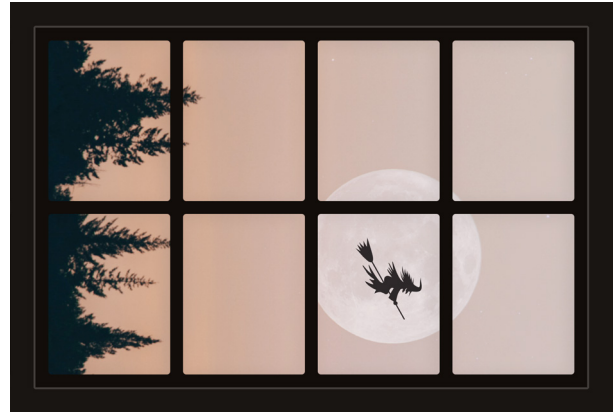

# Dollhouse Windows - Set 8 (Spooky) - 1:6 Scale

16cm (6")

Visit [sunidoll.com](http://sunidoll.com) for more patterns, printables and tutorials.

SUNI

# Dollhouse Windows - Set 8 (Spooky) - 1:12 Scale

8cm (3")

5cm (2")

Visit [sunidoll.com](http://sunidoll.com) for more patterns, printables and tutorials.

SUNI