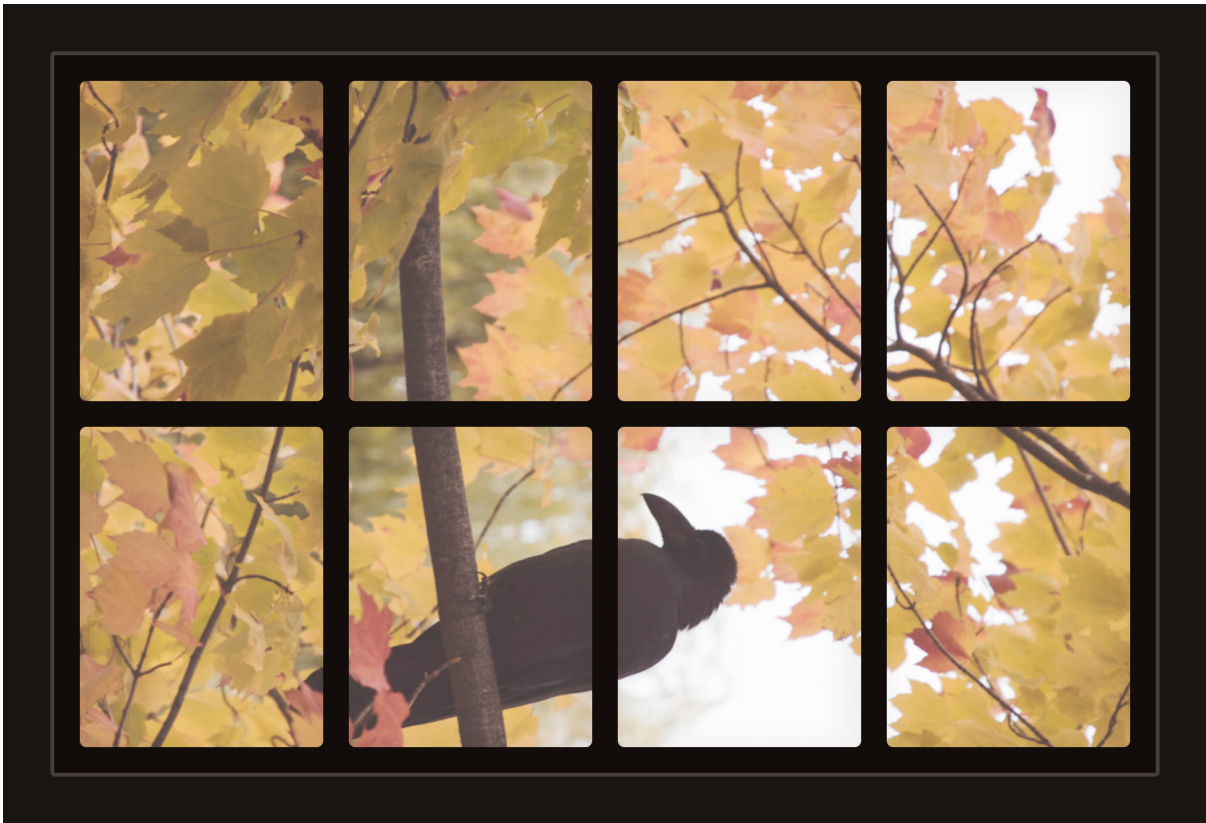

Dollhouse Windows - Set 7 (Spooky) - 1:6 Scale

16cm (6")

10cm (4")

Dollhouse Windows - Set 7 (Spooky) - 1:6 Scale

16cm (6")

10cm (4")

Dollhouse Windows - Set 7 (Spooky) - 1:12 Scale

8cm (3")

5cm (2")

Visit sunidoll.com for more patterns, printables and tutorials.

SUNI