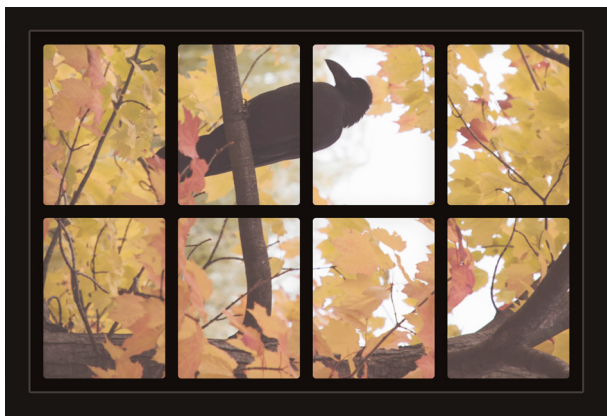

Dollhouse Windows - Set 7 (Spooky) - 1:6 Scale

16cm (6")

10cm (4")

Visit sunidoll.com for more patterns, printables and tutorials.

SUNI

Dollhouse Windows - Set 7 (Spooky) - 1:6 Scale

16cm (6")

10cm (4")

Visit sunidoll.com for more patterns, printables and tutorials.

SUNI

Dollhouse Windows - Set 7 (Spooky) - 1:12 Scale

8cm (3")

5cm (2")

Visit sunidoll.com for more patterns, printables and tutorials.

SUNI