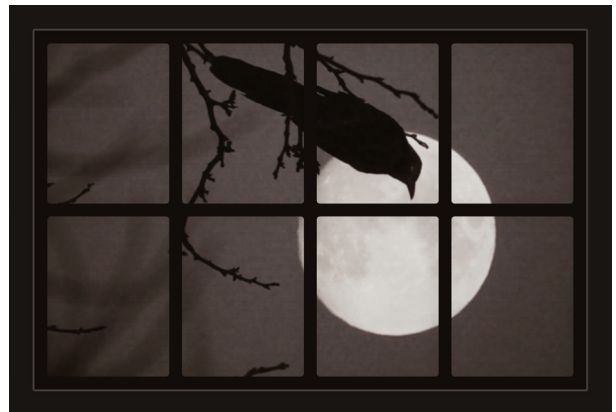

# Dollhouse Windows - Set 6 (Spooky) - 1:6 Scale

16cm (6")

10cm (4")

Visit [sunidoll.com](http://sunidoll.com) for more patterns, printables and tutorials.

# Dollhouse Windows - Set 6 (Spooky) - 1:12 Scale

8cm (3")

5cm (2")

Visit [sunidoll.com](http://sunidoll.com) for more patterns, printables and tutorials.

SUNI