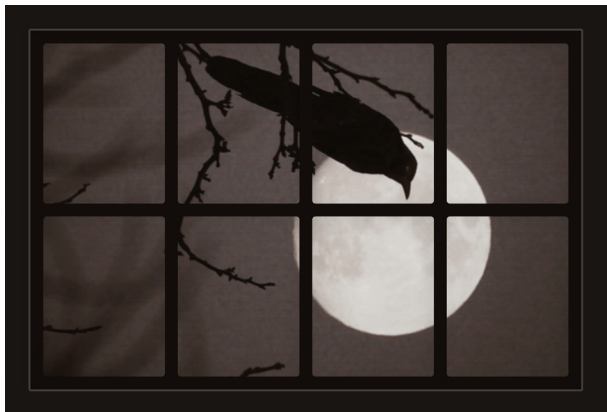

# Dollhouse Windows - Set 6 (Spooky) - 1:6 Scale

16cm (6")

10cm (4")

Visit [sunidoll.com](http://sunidoll.com) for more patterns, printables and tutorials.

# Dollhouse Windows - Set 6 (Spooky) - 1:12 Scale

8cm (3")

5cm (2")

Visit [sunidoll.com](http://sunidoll.com) for more patterns, printables and tutorials.

SUNI