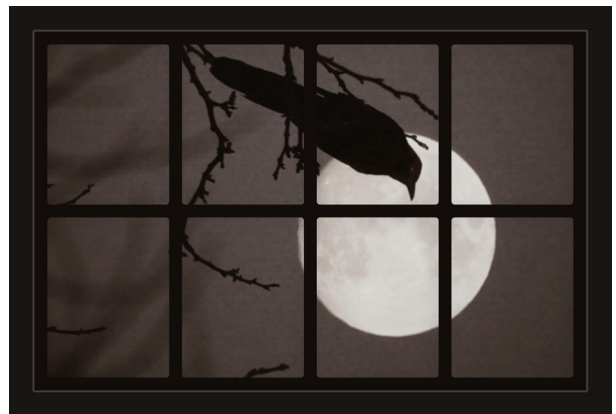

# Dollhouse Windows - Set 6 (Spooky) - 1:6 Scale

16cm (6")

10cm (4")

Visit [sunidoll.com](http://sunidoll.com) for more patterns, printables and tutorials.

# Dollhouse Windows - Set 6 (Spooky) - 1:12 Scale

8cm (3")

5cm (2")

Visit [sunidoll.com](http://sunidoll.com) for more patterns, printables and tutorials.

SUNI