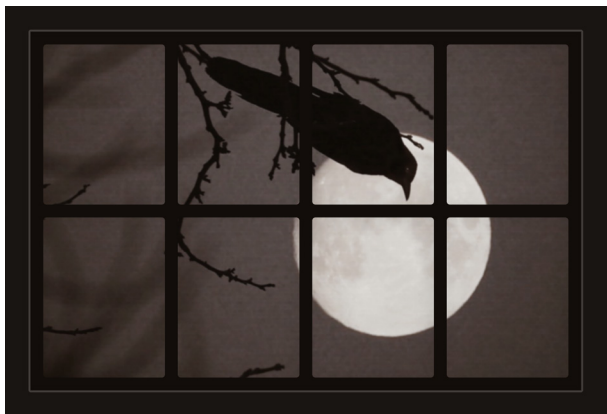

# Dollhouse Windows - Set 6 (Spooky) - 1:6 Scale

16cm (6")

10cm (4")

Visit [sunidoll.com](http://sunidoll.com) for more patterns, printables and tutorials.

# Dollhouse Windows - Set 6 (Spooky) - 1:12 Scale

8cm (3")

5cm (2")

Visit [sunidoll.com](http://sunidoll.com) for more patterns, printables and tutorials.

SUNI