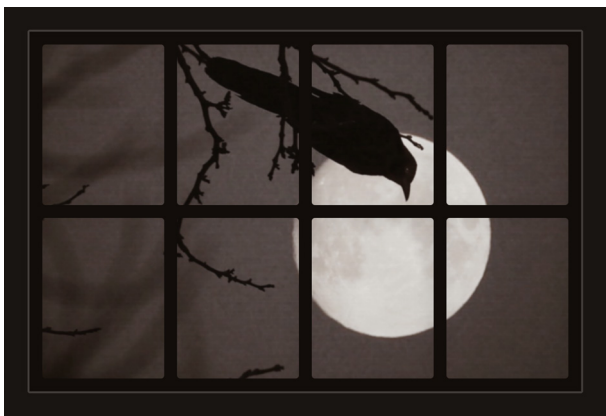

Dollhouse Windows - Set 6 (Spooky) - 1:6 Scale

16cm (6")

Visit sunidoll.com for more patterns, printables and tutorials.

SUNI

Dollhouse Windows - Set 6 (Spooky) - 1:12 Scale

8cm (3")

5cm (2")

Visit sunidoll.com for more patterns, printables and tutorials.