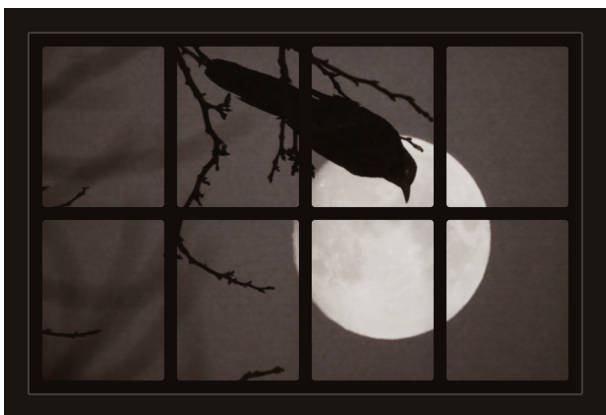

Dollhouse Windows - Set 6 (Spooky) - 1:6 Scale

16cm (6")

Visit sunidoll.com for more patterns, printables and tutorials.

SUNI

Dollhouse Windows - Set 6 (Spooky) - 1:12 Scale

8cm (3")

5cm (2")

Visit sunidoll.com for more patterns, printables and tutorials.