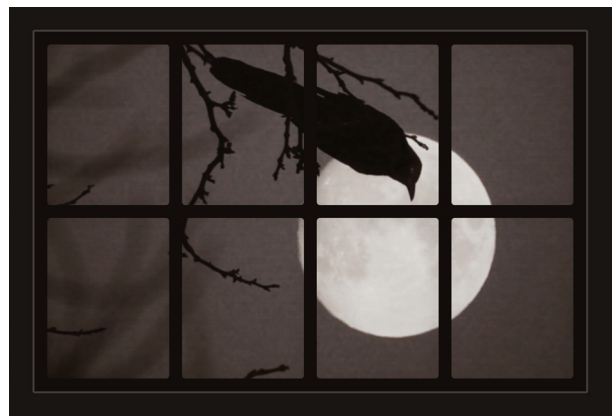

Dollhouse Windows - Set 6 (Spooky) - 1:6 Scale

16cm (6")

Visit sunidoll.com for more patterns, printables and tutorials.

SUNI

Dollhouse Windows - Set 6 (Spooky) - 1:12 Scale

8cm (3")

5cm (2")

Visit sunidoll.com for more patterns, printables and tutorials.