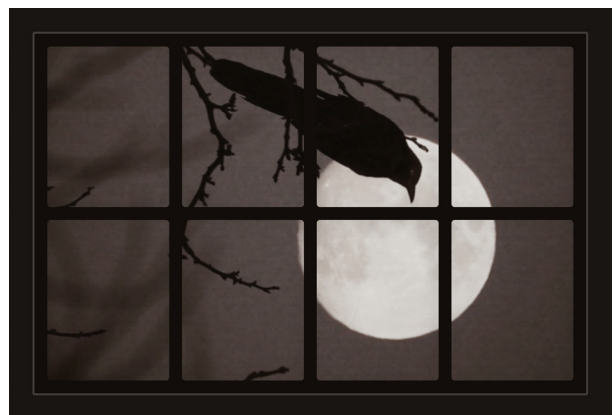

Dollhouse Windows - Set 6 (Spooky) - 1:6 Scale

16cm (6")

Visit sunidoll.com for more patterns, printables and tutorials.

SUNI

Dollhouse Windows - Set 6 (Spooky) - 1:12 Scale

8cm (3")

5cm (2")

Visit sunidoll.com for more patterns, printables and tutorials.