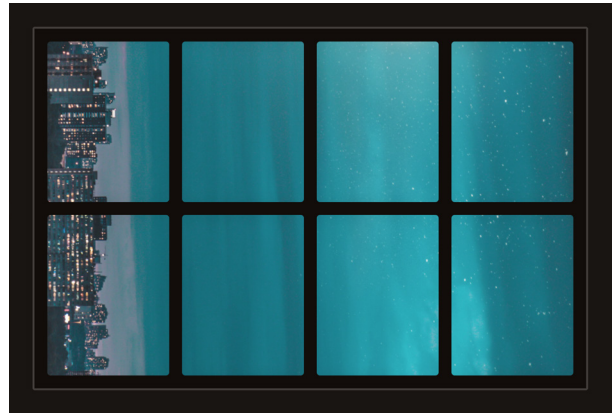

Dollhouse Windows - Set 5 (Spooky) - 1:6 Scale

16cm (6")

10cm (4")

Visit sunidoll.com for more patterns, printables and tutorials.

Dollhouse Windows - Set 5 (Spooky) - 1:12 Scale

8cm (3")

5cm (2")

Visit sunidoll.com for more patterns, printables and tutorials.