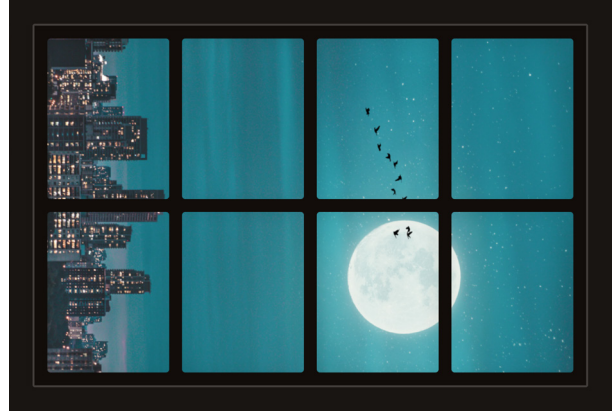

Dollhouse Windows - Set 5 (Spooky) - 1:6 Scale

16cm (6")

10cm (4")

Visit sunidoll.com for more patterns, printables and tutorials.

Dollhouse Windows - Set 5 (Spooky) - 1:12 Scale

8cm (3")

5cm (2")

Visit sunidoll.com for more patterns, printables and tutorials.