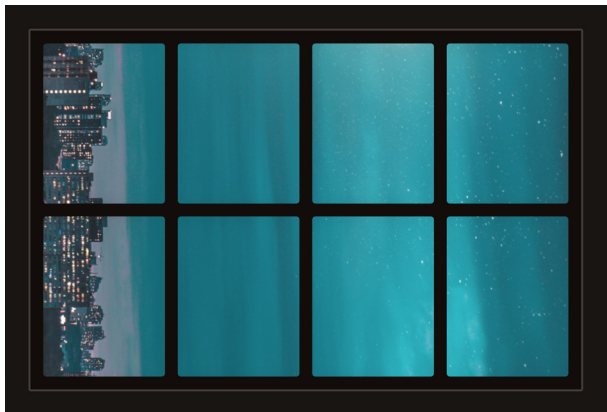

Dollhouse Windows - Set 5 (Spooky) - 1:6 Scale

16cm (6")

10cm (4")

Visit sunidoll.com for more patterns, printables and tutorials.

Dollhouse Windows - Set 5 (Spooky) - 1:12 Scale

8cm (3")

5cm (2")

Visit sunidoll.com for more patterns, printables and tutorials.