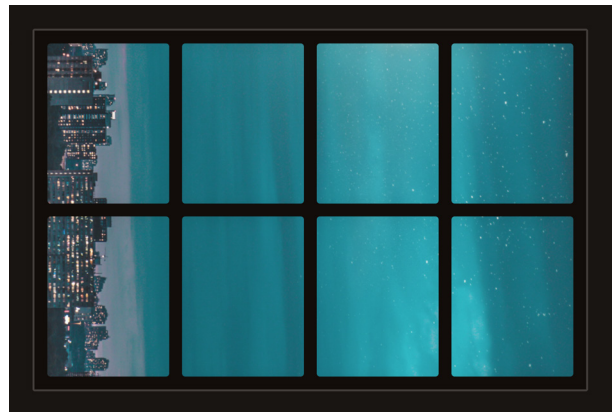

Dollhouse Windows - Set 5 (Spooky) - 1:6 Scale

16cm (6")

10cm (4")

Visit sunidoll.com for more patterns, printables and tutorials.

Dollhouse Windows - Set 5 (Spooky) - 1:12 Scale

8cm (3")

5cm (2")

Visit sunidoll.com for more patterns, printables and tutorials.