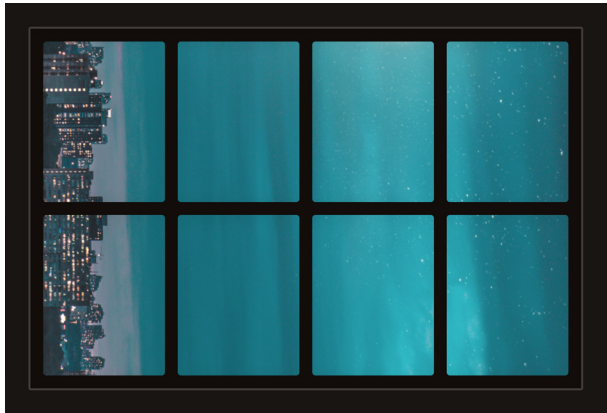

Dollhouse Windows - Set 5 (Spooky) - 1:6 Scale

16cm (6")

10cm (4")

Visit sunidoll.com for more patterns, printables and tutorials.

Dollhouse Windows - Set 5 (Spooky) - 1:12 Scale

8cm (3")

5cm (2")

Visit sunidoll.com for more patterns, printables and tutorials.