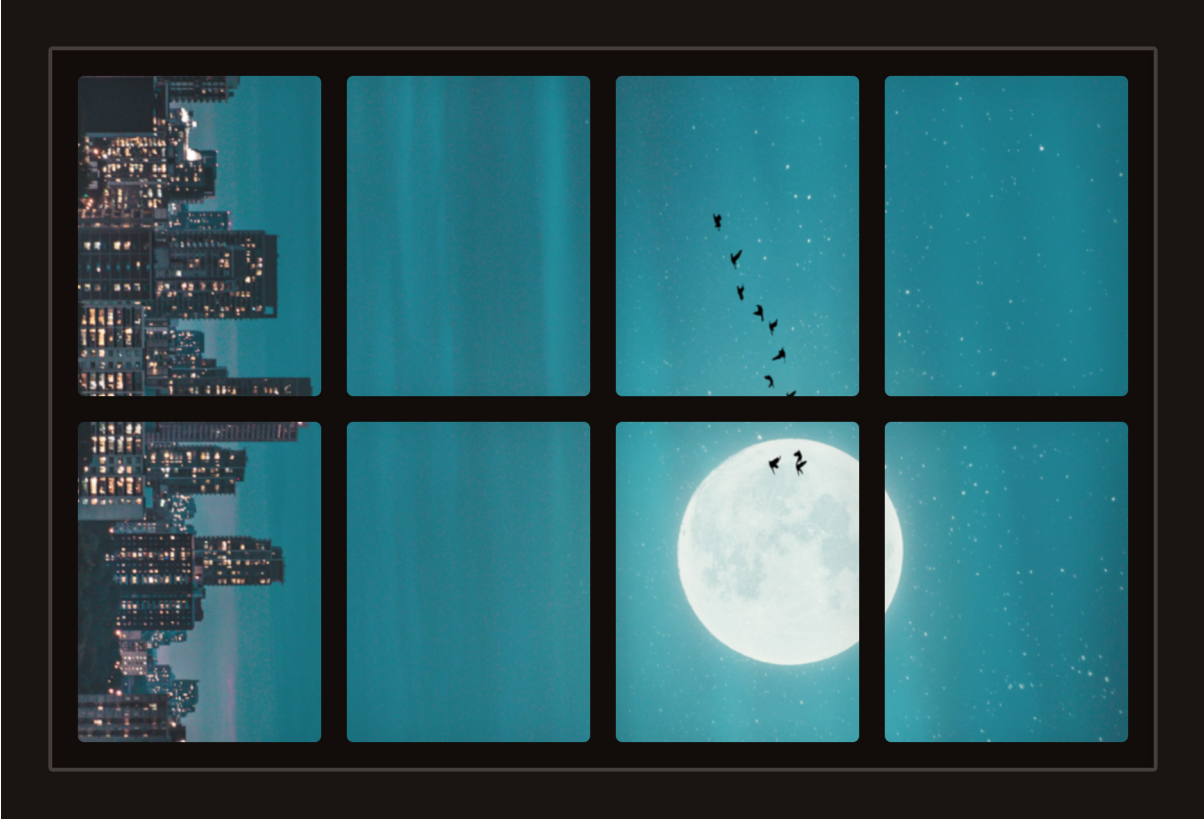

Dollhouse Windows - Set 5 (Spooky) - 1:6 Scale

16cm (6")

10cm (4")

Visit sunidoll.com for more patterns, printables and tutorials.

Dollhouse Windows - Set 5 (Spooky) - 1:12 Scale

8cm (3")

5cm (2")

Visit sunidoll.com for more patterns, printables and tutorials.