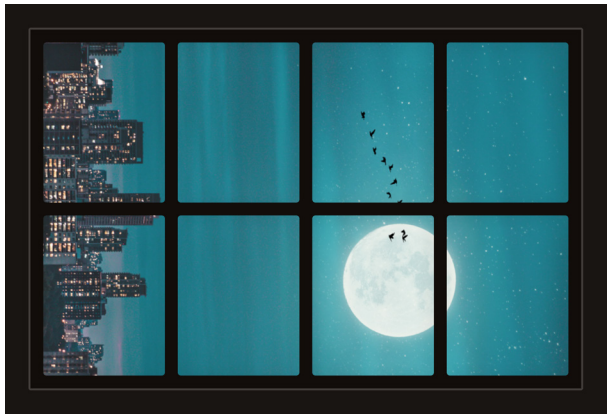

Dollhouse Windows - Set 5 (Spooky) - 1:6 Scale

16cm (6")

10cm (4")

Visit sunidoll.com for more patterns, printables and tutorials.

Dollhouse Windows - Set 5 (Spooky) - 1:12 Scale

8cm (3")

5cm (2")

Visit sunidoll.com for more patterns, printables and tutorials.