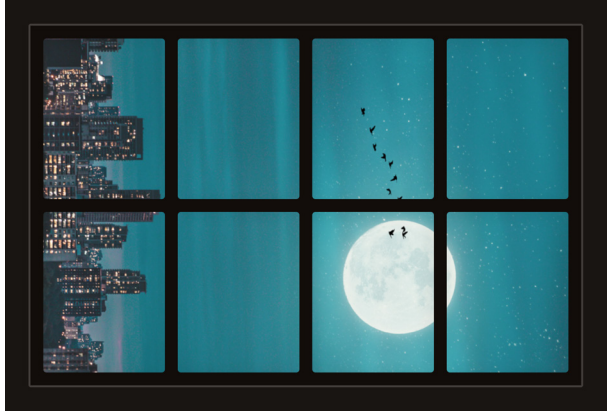

Dollhouse Windows - Set 5 (Spooky) - 1:6 Scale

16cm (6")

10cm (4")

Visit sunidoll.com for more patterns, printables and tutorials.

Dollhouse Windows - Set 5 (Spooky) - 1:12 Scale

8cm (3")

5cm (2")

Visit sunidoll.com for more patterns, printables and tutorials.