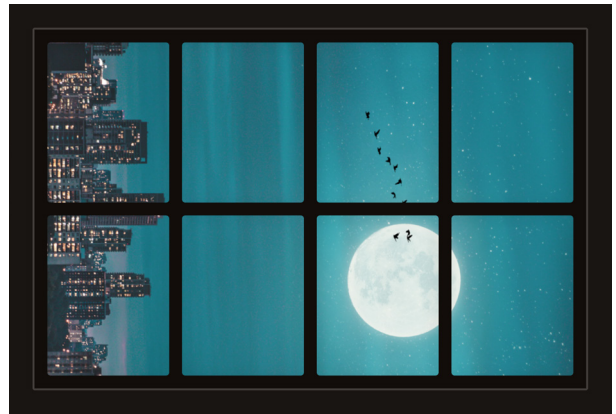

Dollhouse Windows - Set 5 (Spooky) - 1:6 Scale

16cm (6")

10cm (4")

Visit sunidoll.com for more patterns, printables and tutorials.

Dollhouse Windows - Set 5 (Spooky) - 1:12 Scale

8cm (3")

5cm (2")

Visit sunidoll.com for more patterns, printables and tutorials.