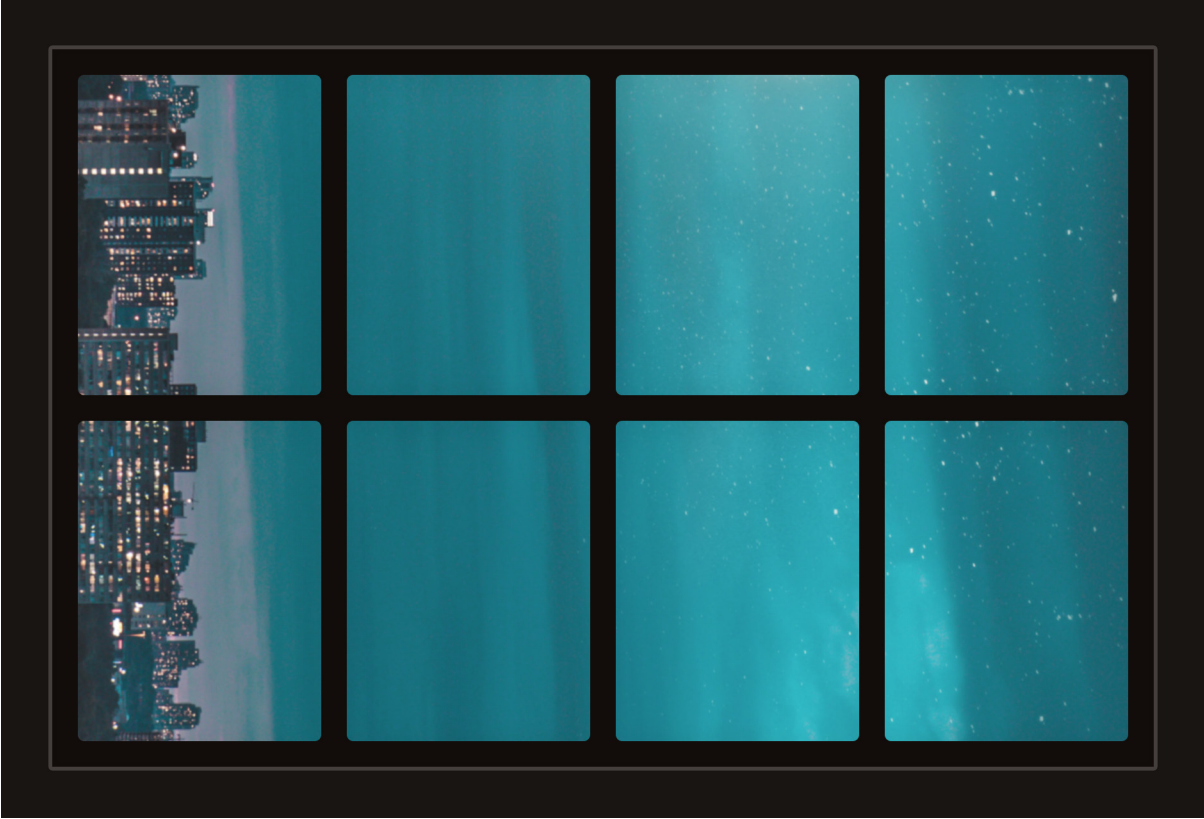

Dollhouse Windows - Set 5 (Spooky) - 1:6 Scale

16cm (6")

10cm (4")

Visit sunidoll.com for more patterns, printables and tutorials.

Dollhouse Windows - Set 5 (Spooky) - 1:12 Scale

8cm (3")

5cm (2")

Visit sunidoll.com for more patterns, printables and tutorials.