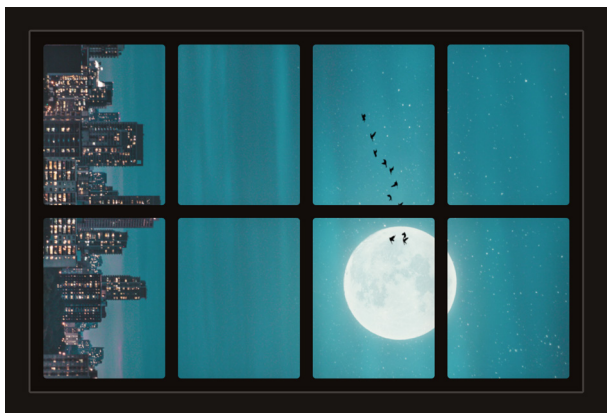

# Dollhouse Windows - Set 5 (Spooky) - 1:6 Scale

16cm (6")

Visit [sunidoll.com](http://sunidoll.com) for more patterns, printables and tutorials.

SUNI

# Dollhouse Windows - Set 5 (Spooky) - 1:12 Scale

8cm (3")

5cm (2")

Visit [sunidoll.com](http://sunidoll.com) for more patterns, printables and tutorials.

SUNI