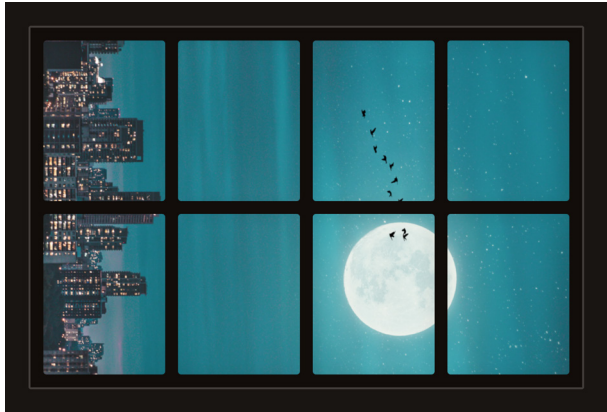

# Dollhouse Windows - Set 5 (Spooky) - 1:6 Scale

16cm (6")

Visit [sunidoll.com](http://sunidoll.com) for more patterns, printables and tutorials.

SUNI

# Dollhouse Windows - Set 5 (Spooky) - 1:12 Scale

8cm (3")

5cm (2")

Visit [sunidoll.com](http://sunidoll.com) for more patterns, printables and tutorials.

SUNI