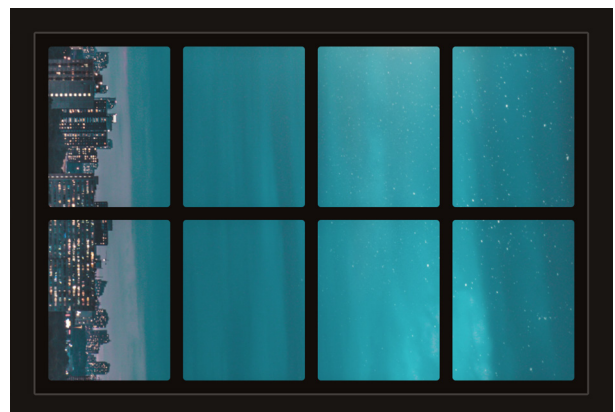

# Dollhouse Windows - Set 5 (Spooky) - 1:6 Scale

16cm (6")

Visit [sunidoll.com](http://sunidoll.com) for more patterns, printables and tutorials.

SUNI

# Dollhouse Windows - Set 5 (Spooky) - 1:12 Scale

8cm (3")

5cm (2")

Visit [sunidoll.com](http://sunidoll.com) for more patterns, printables and tutorials.

SUNI