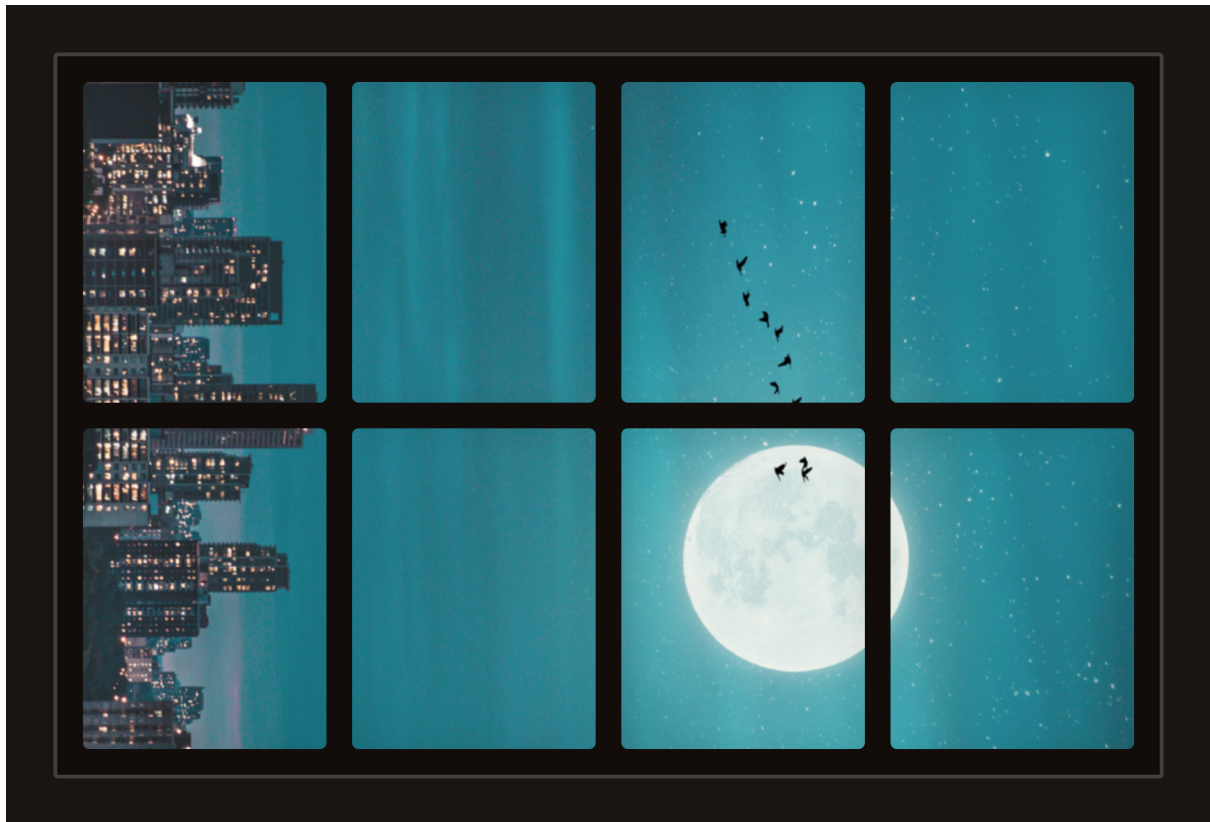

# Dollhouse Windows - Set 5 (Spooky) - 1:6 Scale

16cm (6")

Visit [sunidoll.com](http://sunidoll.com) for more patterns, printables and tutorials.

SUNI

# Dollhouse Windows - Set 5 (Spooky) - 1:12 Scale

8cm (3")

5cm (2")

Visit [sunidoll.com](http://sunidoll.com) for more patterns, printables and tutorials.

SUNI