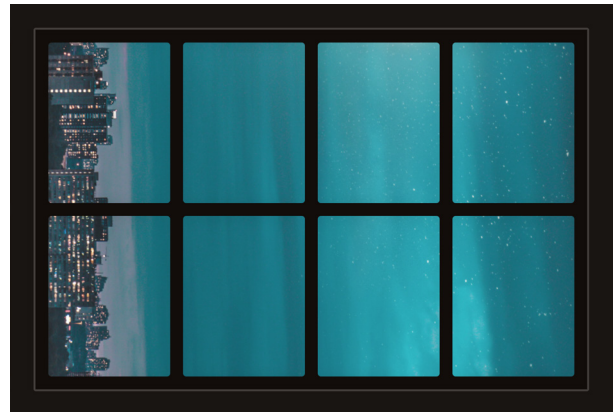

# Dollhouse Windows - Set 5 (Spooky) - 1:6 Scale

16cm (6")

Visit [sunidoll.com](http://sunidoll.com) for more patterns, printables and tutorials.

SUNI

# Dollhouse Windows - Set 5 (Spooky) - 1:12 Scale

8cm (3")

5cm (2")

Visit [sunidoll.com](http://sunidoll.com) for more patterns, printables and tutorials.

SUNI