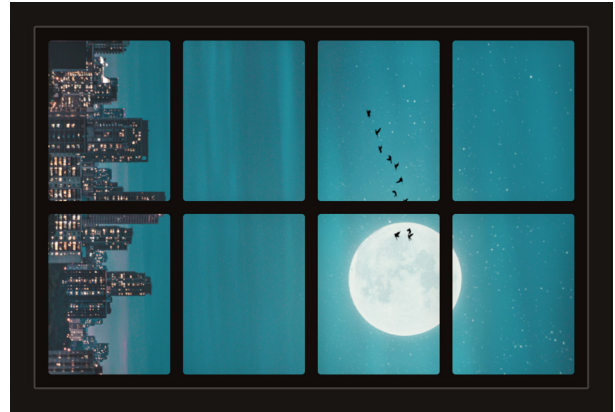

# Dollhouse Windows - Set 5 (Spooky) - 1:6 Scale

16cm (6")

Visit [sunidoll.com](http://sunidoll.com) for more patterns, printables and tutorials.

SUNI

# Dollhouse Windows - Set 5 (Spooky) - 1:12 Scale

8cm (3")

5cm (2")

Visit [sunidoll.com](http://sunidoll.com) for more patterns, printables and tutorials.

SUNI