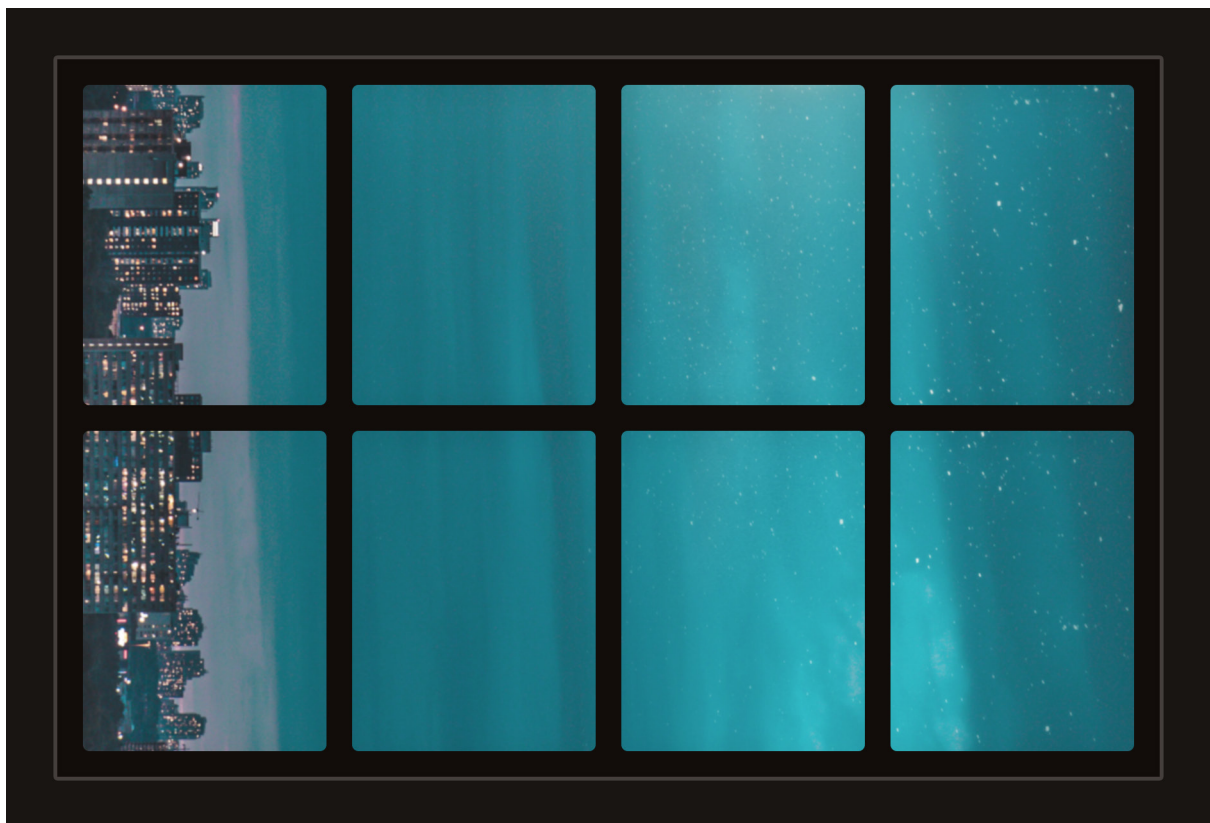

# Dollhouse Windows - Set 5 (Spooky) - 1:6 Scale

16cm (6")

Visit [sunidoll.com](http://sunidoll.com) for more patterns, printables and tutorials.

SUNI

# Dollhouse Windows - Set 5 (Spooky) - 1:12 Scale

8cm (3")

5cm (2")

Visit [sunidoll.com](http://sunidoll.com) for more patterns, printables and tutorials.

SUNI