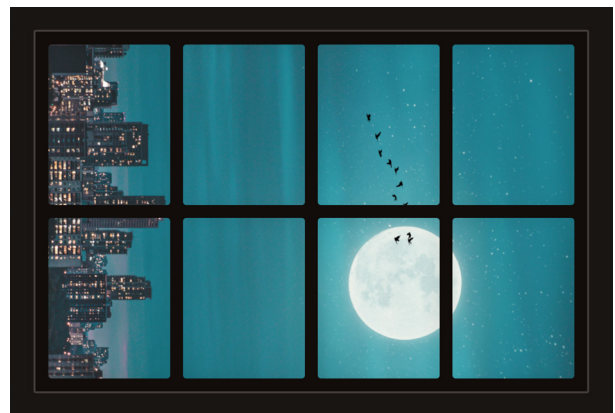

# Dollhouse Windows - Set 5 (Spooky) - 1:6 Scale

16cm (6")

Visit [sunidoll.com](http://sunidoll.com) for more patterns, printables and tutorials.

SUNI

# Dollhouse Windows - Set 5 (Spooky) - 1:12 Scale

8cm (3")

5cm (2")

Visit [sunidoll.com](http://sunidoll.com) for more patterns, printables and tutorials.

SUNI