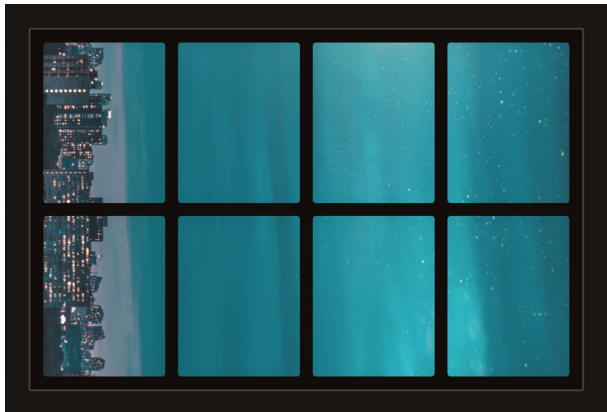

# Dollhouse Windows - Set 5 (Spooky) - 1:6 Scale

16cm (6")

Visit [sunidoll.com](http://sunidoll.com) for more patterns, printables and tutorials.

SUNI

# Dollhouse Windows - Set 5 (Spooky) - 1:12 Scale

8cm (3")

5cm (2")

Visit [sunidoll.com](http://sunidoll.com) for more patterns, printables and tutorials.

SUNI