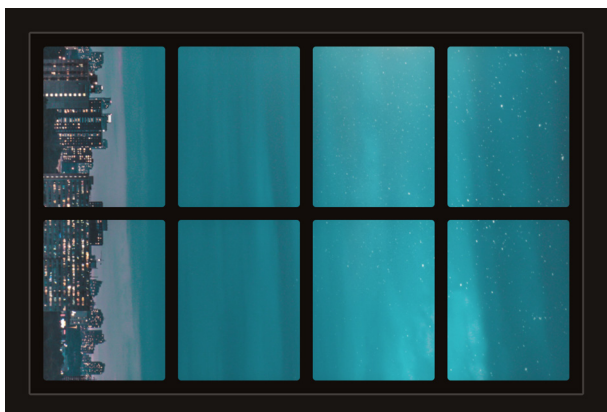

# Dollhouse Windows - Set 5 (Spooky) - 1:6 Scale

16cm (6")

Visit [sunidoll.com](http://sunidoll.com) for more patterns, printables and tutorials.

SUNI

# Dollhouse Windows - Set 5 (Spooky) - 1:12 Scale

8cm (3")

5cm (2")

Visit [sunidoll.com](http://sunidoll.com) for more patterns, printables and tutorials.

SUNI