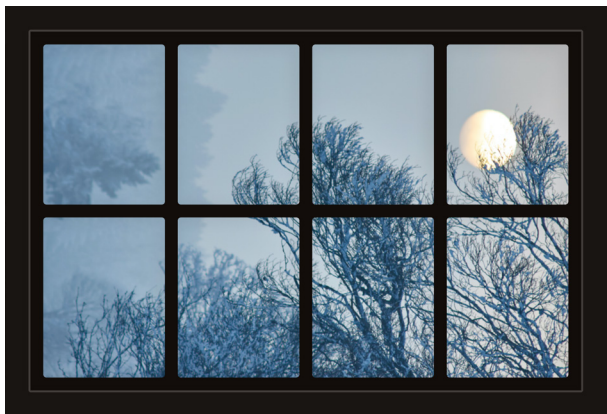

Dollhouse Windows - Set 4 (Spooky) - 1:6 Scale

16cm (6")

10cm (4")

Visit sunidoll.com for more patterns, printables and tutorials.

Dollhouse Windows - Set 4 (Spooky) - 1:12 Scale

8cm (3")

5cm (2")

Visit sunidoll.com for more patterns, printables and tutorials.