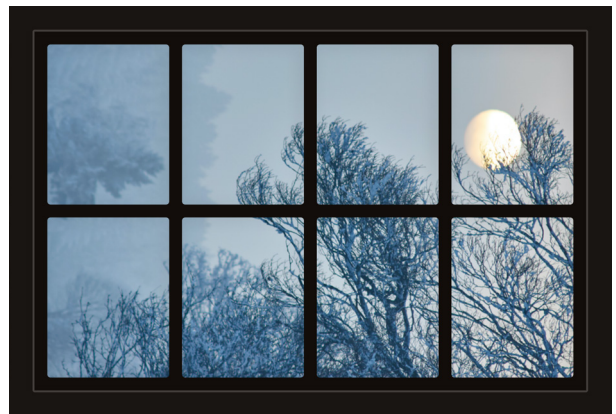

Dollhouse Windows - Set 4 (Spooky) - 1:6 Scale

16cm (6")

10cm (4")

Visit sunidoll.com for more patterns, printables and tutorials.

Dollhouse Windows - Set 4 (Spooky) - 1:12 Scale

8cm (3")

5cm (2")

Visit sunidoll.com for more patterns, printables and tutorials.