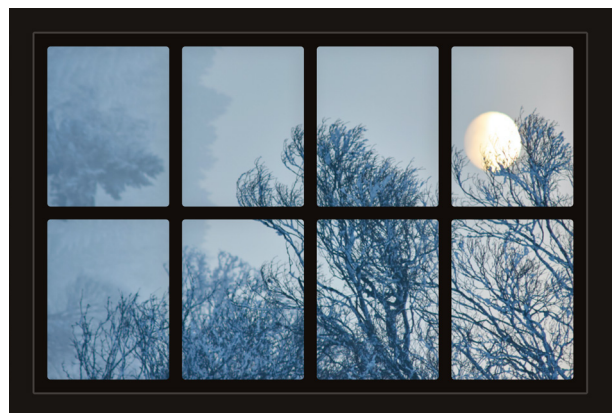

Dollhouse Windows - Set 4 (Spooky) - 1:6 Scale

16cm (6")

10cm (4")

Visit sunidoll.com for more patterns, printables and tutorials.

Dollhouse Windows - Set 4 (Spooky) - 1:12 Scale

8cm (3")

5cm (2")

Visit sunidoll.com for more patterns, printables and tutorials.