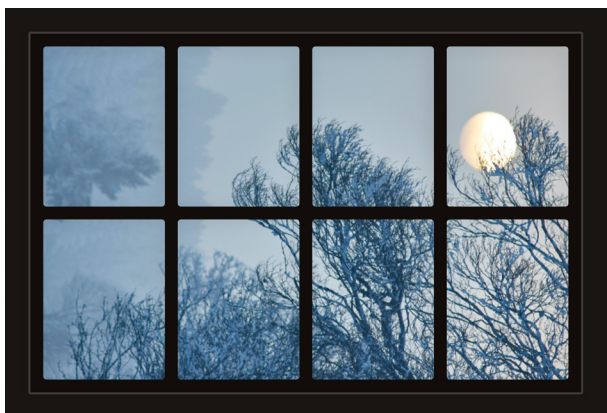

Dollhouse Windows - Set 4 (Spooky) - 1:6 Scale

16cm (6")

10cm (4")

Visit sunidoll.com for more patterns, printables and tutorials.

Dollhouse Windows - Set 4 (Spooky) - 1:12 Scale

8cm (3")

5cm (2")

Visit sunidoll.com for more patterns, printables and tutorials.