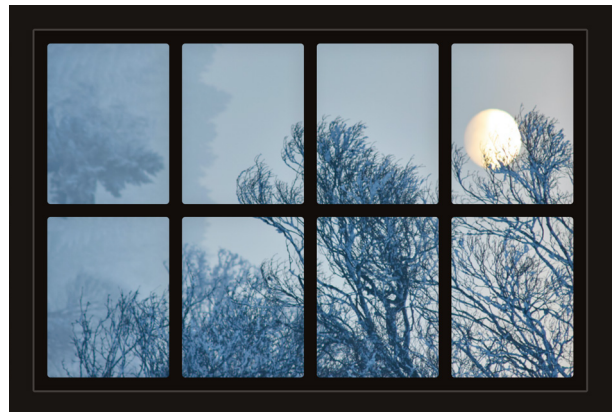

Dollhouse Windows - Set 4 (Spooky) - 1:6 Scale

16cm (6")

10cm (4")

Visit sunidoll.com for more patterns, printables and tutorials.

SUNI

Dollhouse Windows - Set 4 (Spooky) - 1:12 Scale

8cm (3")

5cm (2")