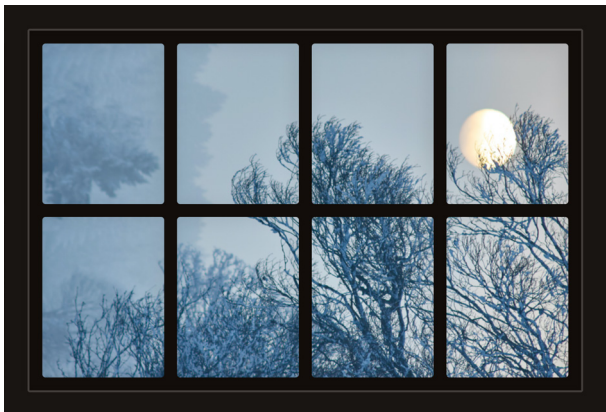

Dollhouse Windows - Set 4 (Spooky) - 1:6 Scale

16cm (6")

10cm (4")

Visit sunidoll.com for more patterns, printables and tutorials.

SUNI

Dollhouse Windows - Set 4 (Spooky) - 1:12 Scale

8cm (3")

5cm (2")