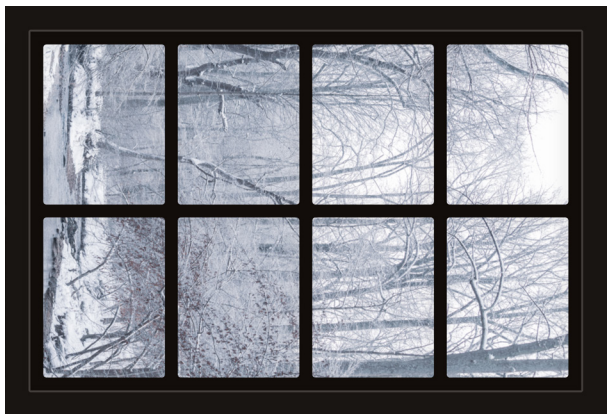

Dollhouse Windows - Set 3 (Spooky) - 1:6 Scale

16cm (6")

10cm (4")

Visit sunidoll.com for more patterns, printables and tutorials.

Dollhouse Windows - Set 3 (Spooky) - 1:6 Scale

16cm (6")

10cm (4")

Visit sunidoll.com for more patterns, printables and tutorials.

Dollhouse Windows - Set 3 (Spooky) - 1:12 Scale

8cm (3")

5cm (2")

Visit sunidoll.com for more patterns, printables and tutorials.