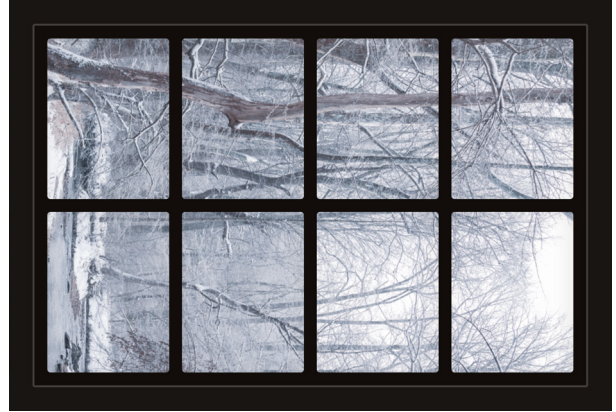

Dollhouse Windows - Set 3 (Spooky) - 1:6 Scale

16cm (6")

10cm (4")

Visit sunidoll.com for more patterns, printables and tutorials.

Dollhouse Windows - Set 3 (Spooky) - 1:6 Scale

16cm (6")

10cm (4")

Visit sunidoll.com for more patterns, printables and tutorials.

Dollhouse Windows - Set 3 (Spooky) - 1:12 Scale

8cm (3")

5cm (2")

Visit sunidoll.com for more patterns, printables and tutorials.