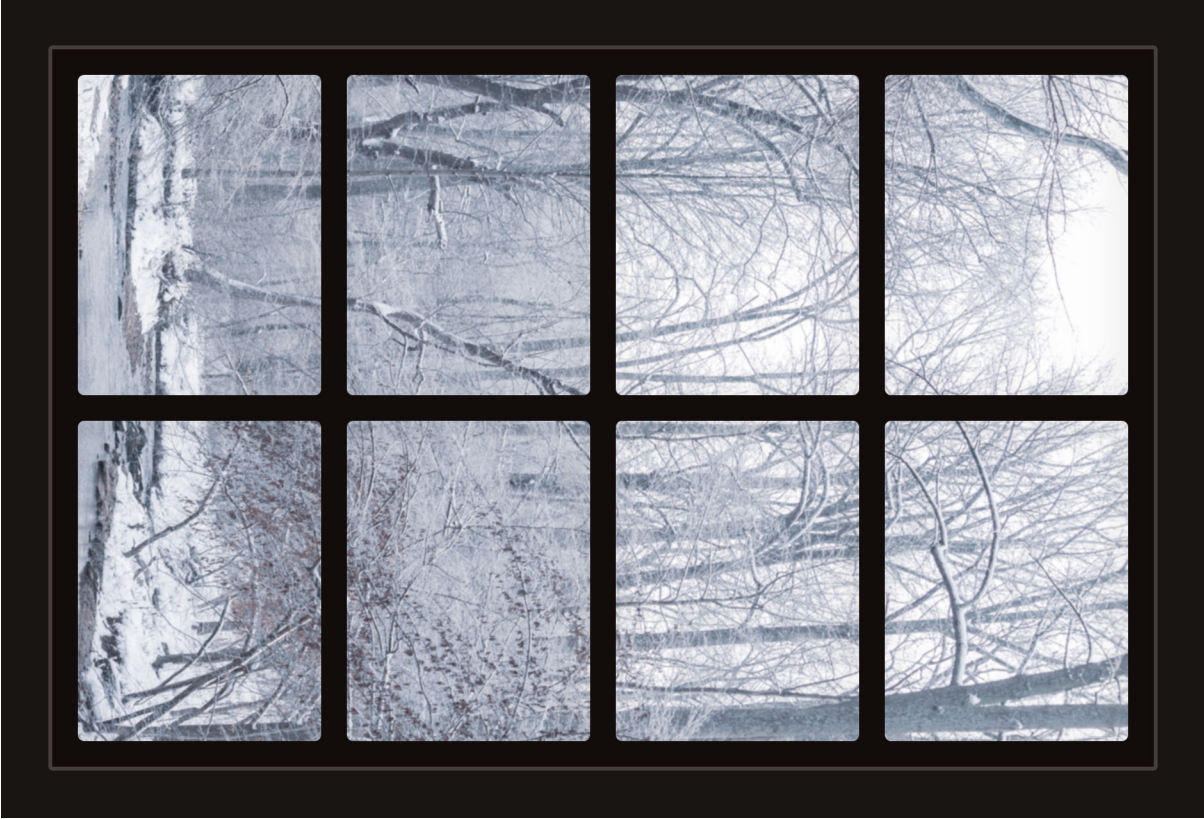

Dollhouse Windows - Set 3 (Spooky) - 1:6 Scale

16cm (6")

10cm (4")

Visit sunidoll.com for more patterns, printables and tutorials.

Dollhouse Windows - Set 3 (Spooky) - 1:6 Scale

16cm (6")

10cm (4")

Visit sunidoll.com for more patterns, printables and tutorials.

Dollhouse Windows - Set 3 (Spooky) - 1:12 Scale

8cm (3")

5cm (2")

Visit sunidoll.com for more patterns, printables and tutorials.