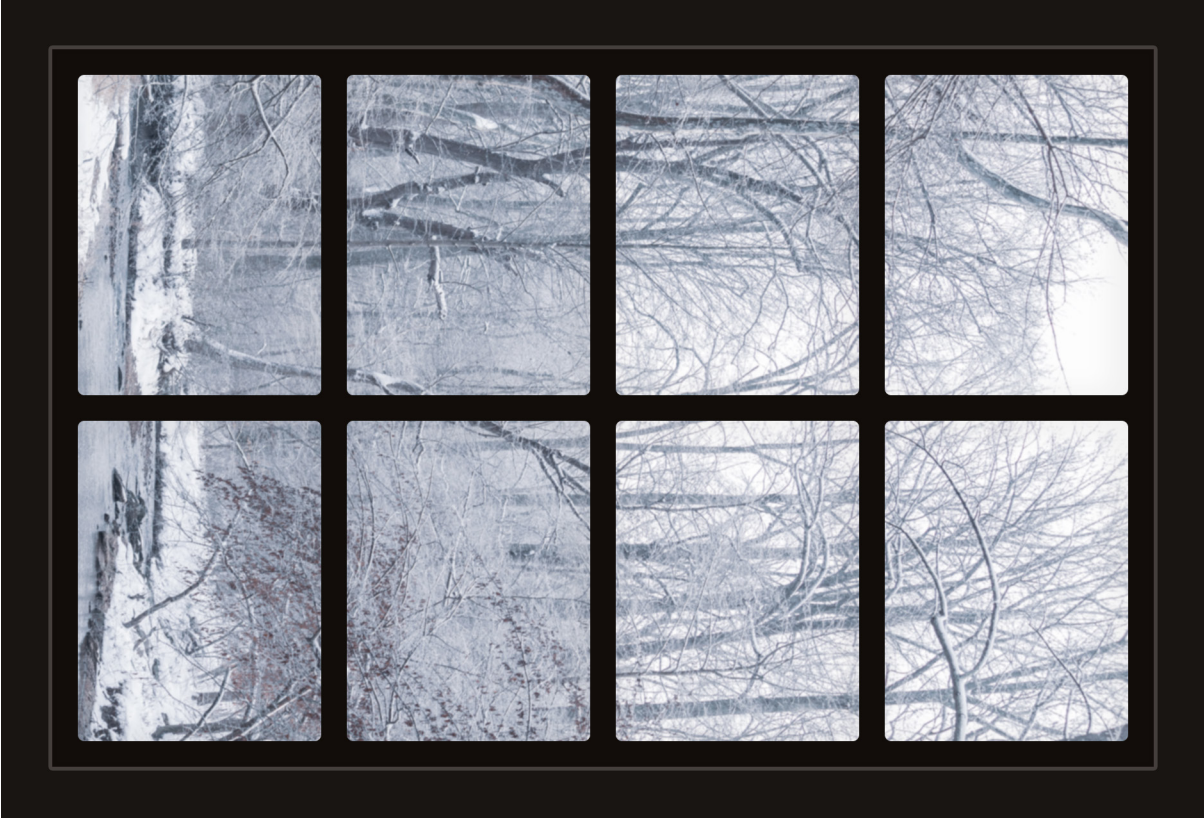

Dollhouse Windows - Set 3 (Spooky) - 1:6 Scale

16cm (6")

10cm (4")

Visit sunidoll.com for more patterns, printables and tutorials.

Dollhouse Windows - Set 3 (Spooky) - 1:6 Scale

16cm (6")

10cm (4")

Visit sunidoll.com for more patterns, printables and tutorials.

Dollhouse Windows - Set 3 (Spooky) - 1:12 Scale

8cm (3")

5cm (2")

Visit sunidoll.com for more patterns, printables and tutorials.