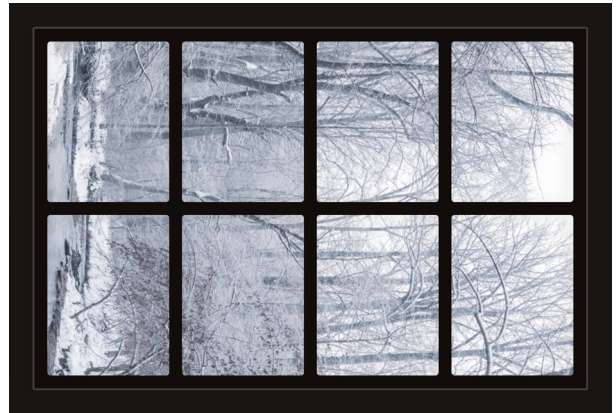

Dollhouse Windows - Set 3 (Spooky) - 1:6 Scale

16cm (6")

10cm (4")

Visit sunidoll.com for more patterns, printables and tutorials.

Dollhouse Windows - Set 3 (Spooky) - 1:6 Scale

16cm (6")

10cm (4")

Visit sunidoll.com for more patterns, printables and tutorials.

Dollhouse Windows - Set 3 (Spooky) - 1:12 Scale

8cm (3")

5cm (2")

Visit sunidoll.com for more patterns, printables and tutorials.