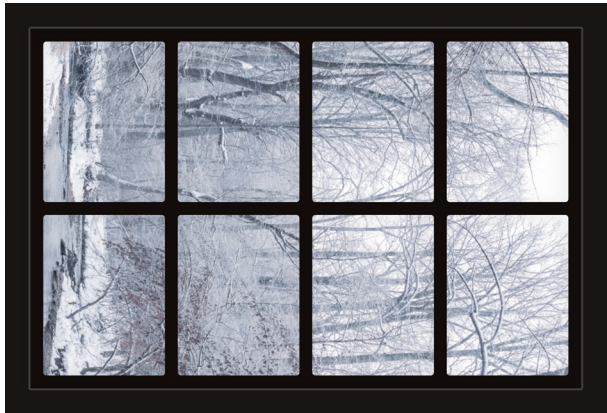

Dollhouse Windows - Set 3 (Spooky) - 1:6 Scale

16cm (6")

10cm (4")

Visit sunidoll.com for more patterns, printables and tutorials.

Dollhouse Windows - Set 3 (Spooky) - 1:6 Scale

16cm (6")

10cm (4")

Visit sunidoll.com for more patterns, printables and tutorials.

Dollhouse Windows - Set 3 (Spooky) - 1:12 Scale

8cm (3")

5cm (2")

Visit sunidoll.com for more patterns, printables and tutorials.