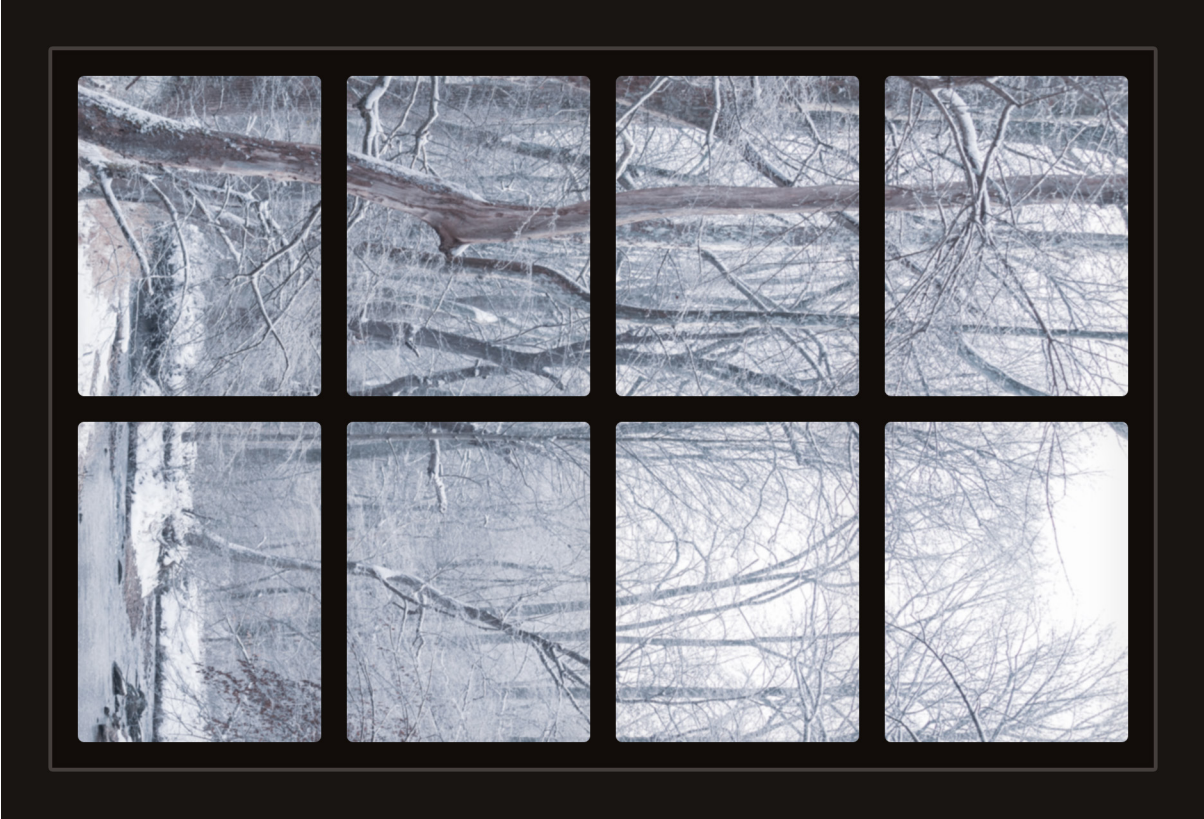

Dollhouse Windows - Set 3 (Spooky) - 1:6 Scale

16cm (6")

10cm (4")

Visit sunidoll.com for more patterns, printables and tutorials.

Dollhouse Windows - Set 3 (Spooky) - 1:6 Scale

16cm (6")

10cm (4")

Visit sunidoll.com for more patterns, printables and tutorials.

Dollhouse Windows - Set 3 (Spooky) - 1:12 Scale

8cm (3")

5cm (2")

Visit sunidoll.com for more patterns, printables and tutorials.