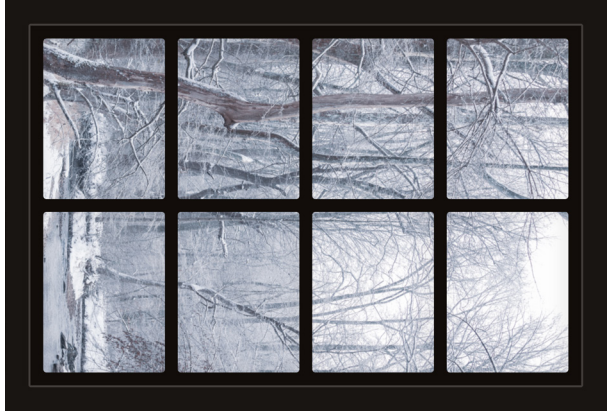

Dollhouse Windows - Set 3 (Spooky) - 1:6 Scale

16cm (6")

10cm (4")

Visit sunidoll.com for more patterns, printables and tutorials.

Dollhouse Windows - Set 3 (Spooky) - 1:6 Scale

16cm (6")

10cm (4")

Visit sunidoll.com for more patterns, printables and tutorials.

Dollhouse Windows - Set 3 (Spooky) - 1:12 Scale

8cm (3")

5cm (2")

Visit sunidoll.com for more patterns, printables and tutorials.