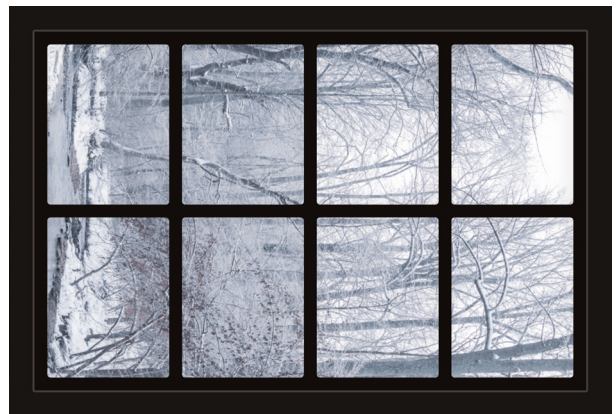

Dollhouse Windows - Set 3 (Spooky) - 1:6 Scale

16cm (6")

10cm (4")

Visit sunidoll.com for more patterns, printables and tutorials.

Dollhouse Windows - Set 3 (Spooky) - 1:6 Scale

16cm (6")

10cm (4")

Visit sunidoll.com for more patterns, printables and tutorials.

Dollhouse Windows - Set 3 (Spooky) - 1:12 Scale

8cm (3")

5cm (2")

Visit sunidoll.com for more patterns, printables and tutorials.