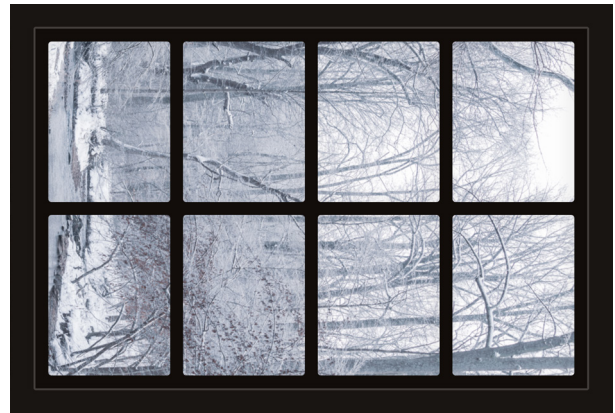

Dollhouse Windows - Set 3 (Spooky) - 1:6 Scale

16cm (6")

10cm (4")

Visit sunidoll.com for more patterns, printables and tutorials.

SUNI

Dollhouse Windows - Set 3 (Spooky) - 1:6 Scale

16cm (6")

10cm (4")

Visit sunidoll.com for more patterns, printables and tutorials.

SUNI

Dollhouse Windows - Set 3 (Spooky) - 1:12 Scale

8cm (3")

5cm (2")

Visit sunidoll.com for more patterns, printables and tutorials.

SUNI