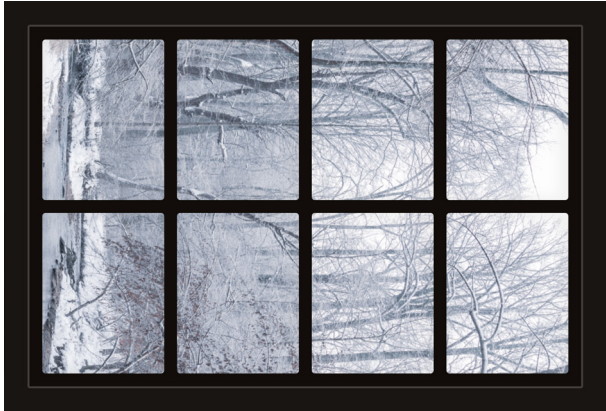

Dollhouse Windows - Set 3 (Spooky) - 1:6 Scale

16cm (6")

10cm (4")

Visit sunidoll.com for more patterns, printables and tutorials.

SUNI

Dollhouse Windows - Set 3 (Spooky) - 1:6 Scale

16cm (6")

10cm (4")

Visit sunidoll.com for more patterns, printables and tutorials.

SUNI

Dollhouse Windows - Set 3 (Spooky) - 1:12 Scale

8cm (3")

5cm (2")

Visit sunidoll.com for more patterns, printables and tutorials.

SUNI