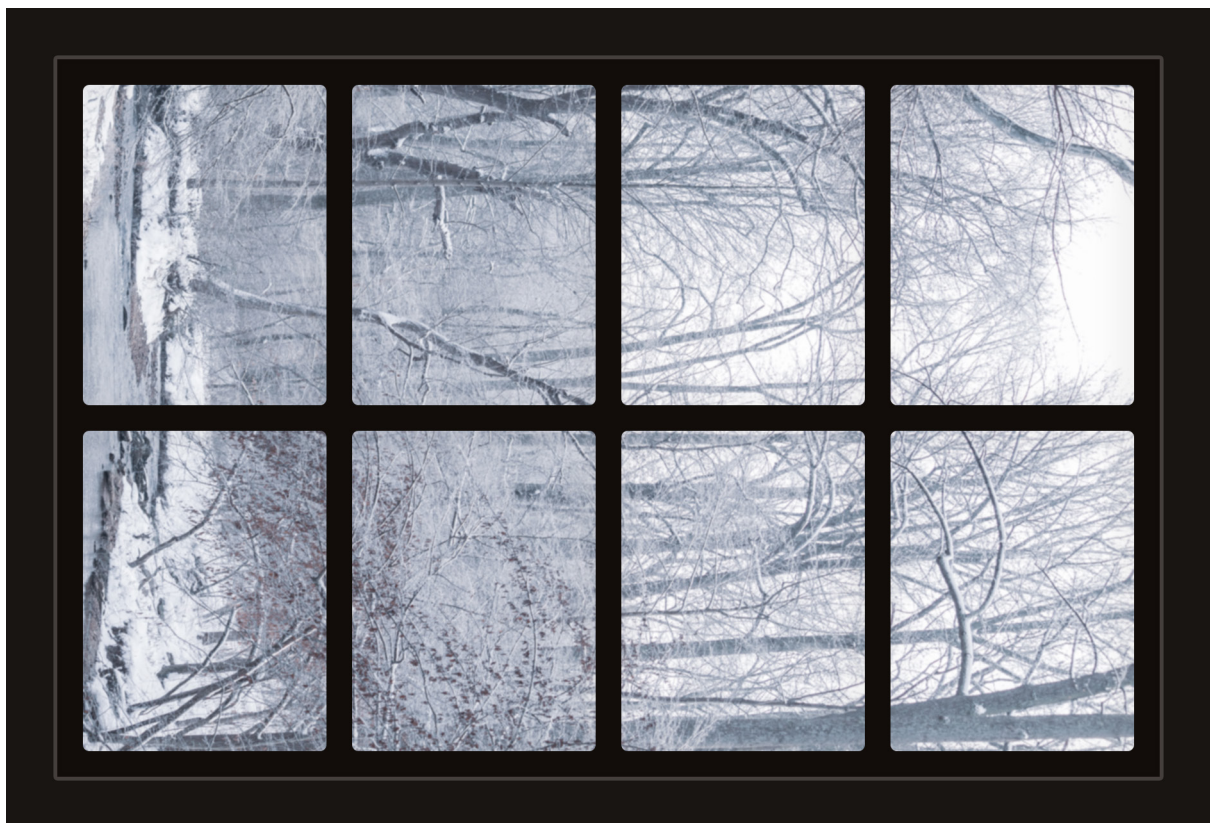

Dollhouse Windows - Set 3 (Spooky) - 1:6 Scale

16cm (6")

10cm (4")

Visit sunidoll.com for more patterns, printables and tutorials.

SUNI

Dollhouse Windows - Set 3 (Spooky) - 1:6 Scale

16cm (6")

10cm (4")

Visit sunidoll.com for more patterns, printables and tutorials.

SUNI

Dollhouse Windows - Set 3 (Spooky) - 1:12 Scale

8cm (3")

5cm (2")

Visit sunidoll.com for more patterns, printables and tutorials.

SUNI