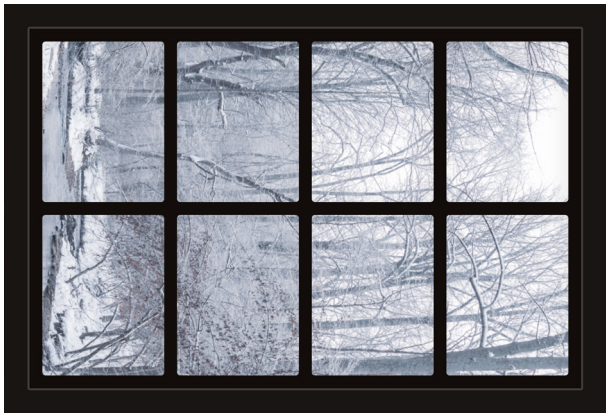

Dollhouse Windows - Set 3 (Spooky) - 1:6 Scale

16cm (6")

10cm (4")

Visit sunidoll.com for more patterns, printables and tutorials.

SUNI

Dollhouse Windows - Set 3 (Spooky) - 1:6 Scale

16cm (6")

10cm (4")

Visit sunidoll.com for more patterns, printables and tutorials.

SUNI

Dollhouse Windows - Set 3 (Spooky) - 1:12 Scale

8cm (3")

5cm (2")

Visit sunidoll.com for more patterns, printables and tutorials.

SUNI