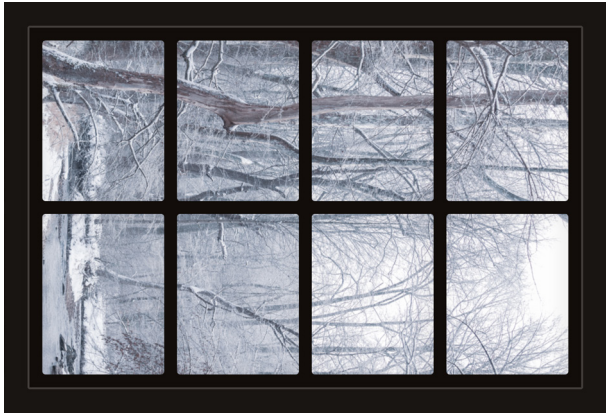

Dollhouse Windows - Set 3 (Spooky) - 1:6 Scale

16cm (6")

10cm (4")

Visit sunidoll.com for more patterns, printables and tutorials.

SUNI

Dollhouse Windows - Set 3 (Spooky) - 1:6 Scale

16cm (6")

10cm (4")

Visit sunidoll.com for more patterns, printables and tutorials.

SUNI

Dollhouse Windows - Set 3 (Spooky) - 1:12 Scale

8cm (3")

5cm (2")

Visit sunidoll.com for more patterns, printables and tutorials.

SUNI