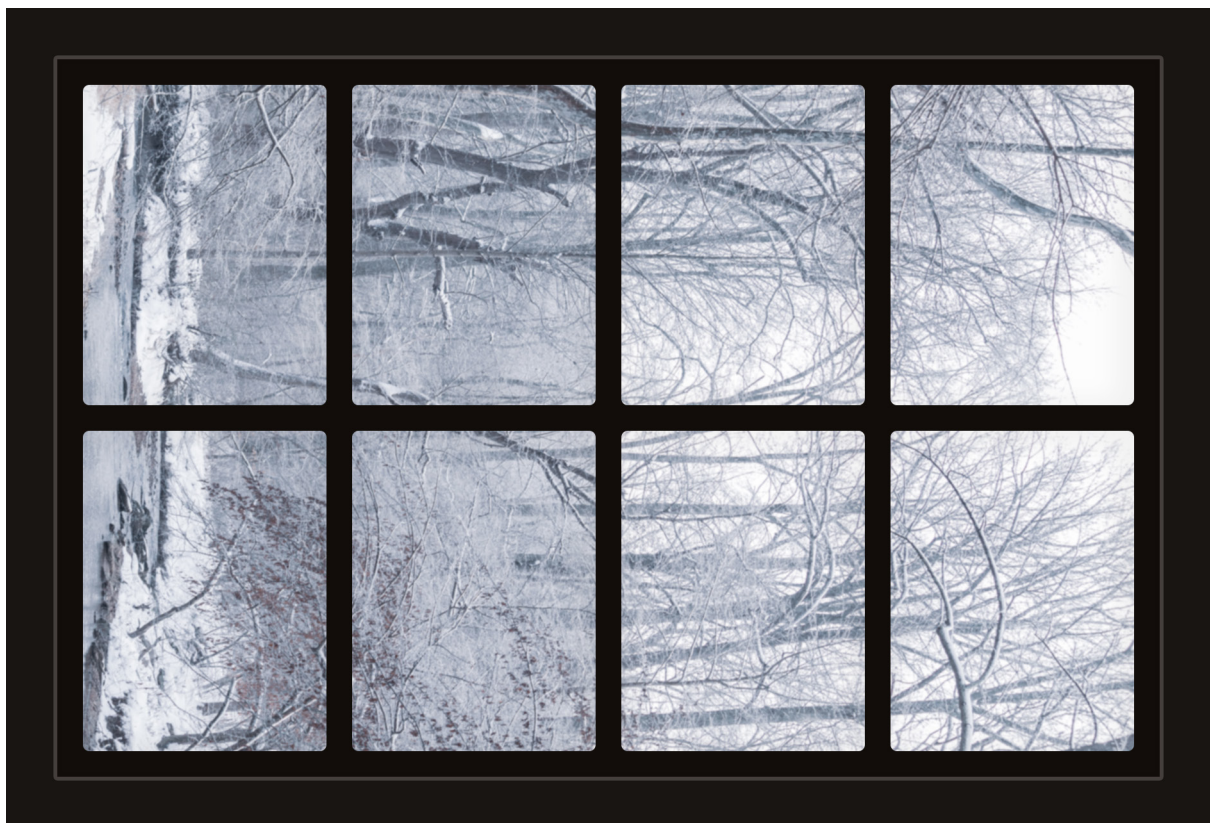

Dollhouse Windows - Set 3 (Spooky) - 1:6 Scale

16cm (6")

10cm (4")

Visit sunidoll.com for more patterns, printables and tutorials.

SUNI

Dollhouse Windows - Set 3 (Spooky) - 1:6 Scale

16cm (6")

10cm (4")

Visit sunidoll.com for more patterns, printables and tutorials.

SUNI

Dollhouse Windows - Set 3 (Spooky) - 1:12 Scale

8cm (3")

5cm (2")

Visit sunidoll.com for more patterns, printables and tutorials.

SUNI