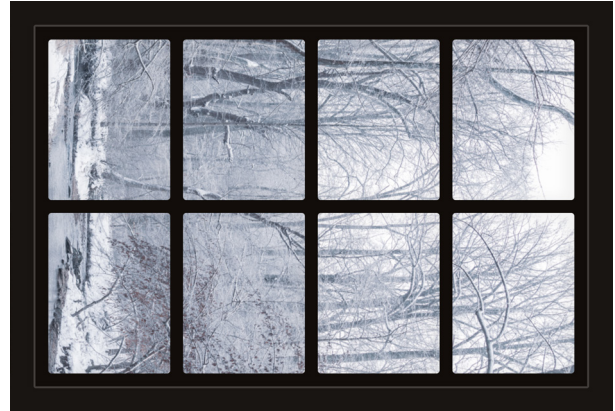

Dollhouse Windows - Set 3 (Spooky) - 1:6 Scale

16cm (6")

10cm (4")

Visit sunidoll.com for more patterns, printables and tutorials.

SUNI

Dollhouse Windows - Set 3 (Spooky) - 1:6 Scale

16cm (6")

10cm (4")

Visit sunidoll.com for more patterns, printables and tutorials.

SUNI

Dollhouse Windows - Set 3 (Spooky) - 1:12 Scale

8cm (3")

5cm (2")

Visit sunidoll.com for more patterns, printables and tutorials.

SUNI