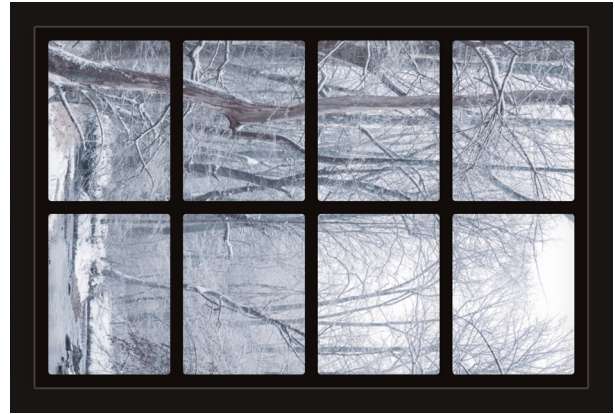

Dollhouse Windows - Set 3 (Spooky) - 1:6 Scale

16cm (6")

10cm (4")

Visit sunidoll.com for more patterns, printables and tutorials.

SUNI

Dollhouse Windows - Set 3 (Spooky) - 1:6 Scale

16cm (6")

10cm (4")

Visit sunidoll.com for more patterns, printables and tutorials.

SUNI

Dollhouse Windows - Set 3 (Spooky) - 1:12 Scale

8cm (3")

5cm (2")

Visit sunidoll.com for more patterns, printables and tutorials.

SUNI