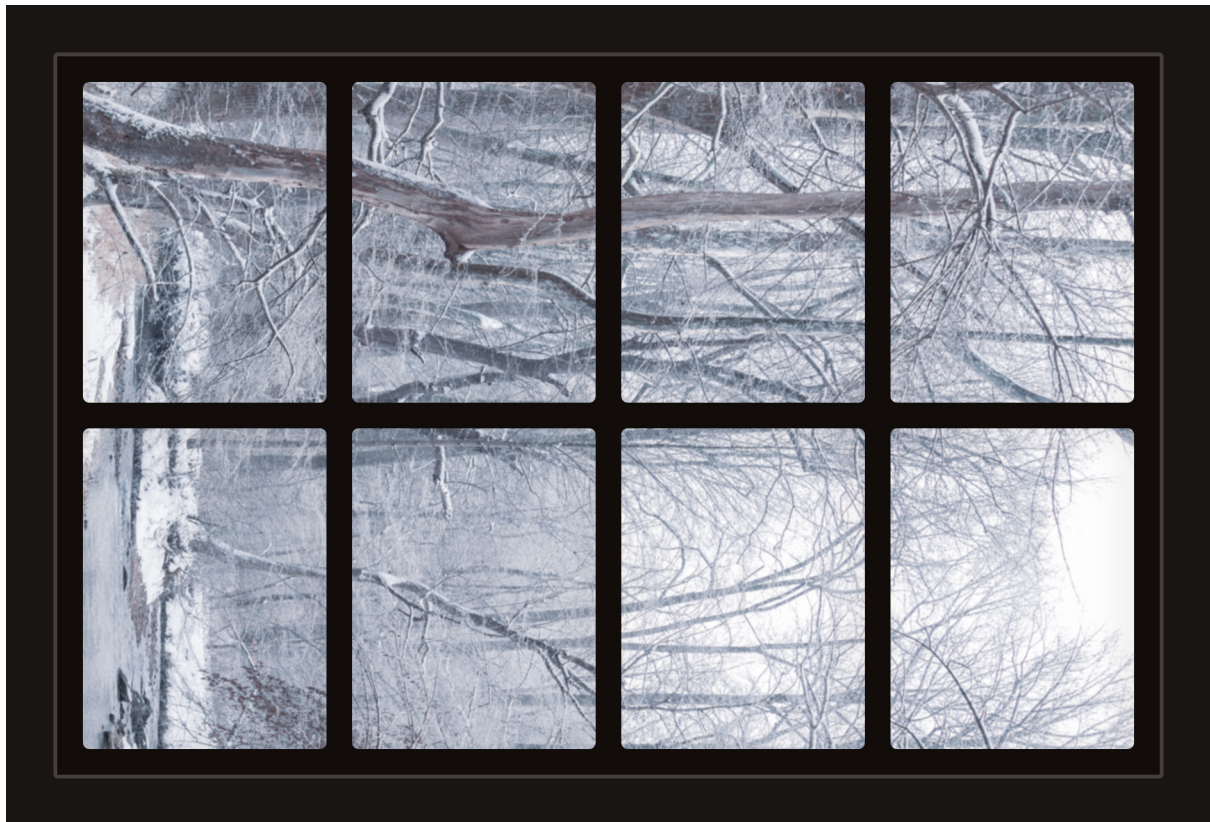

Dollhouse Windows - Set 3 (Spooky) - 1:6 Scale

16cm (6")

10cm (4")

Visit sunidoll.com for more patterns, printables and tutorials.

SUNI

Dollhouse Windows - Set 3 (Spooky) - 1:6 Scale

16cm (6")

10cm (4")

Visit sunidoll.com for more patterns, printables and tutorials.

SUNI

Dollhouse Windows - Set 3 (Spooky) - 1:12 Scale

8cm (3")

5cm (2")

Visit sunidoll.com for more patterns, printables and tutorials.

SUNI