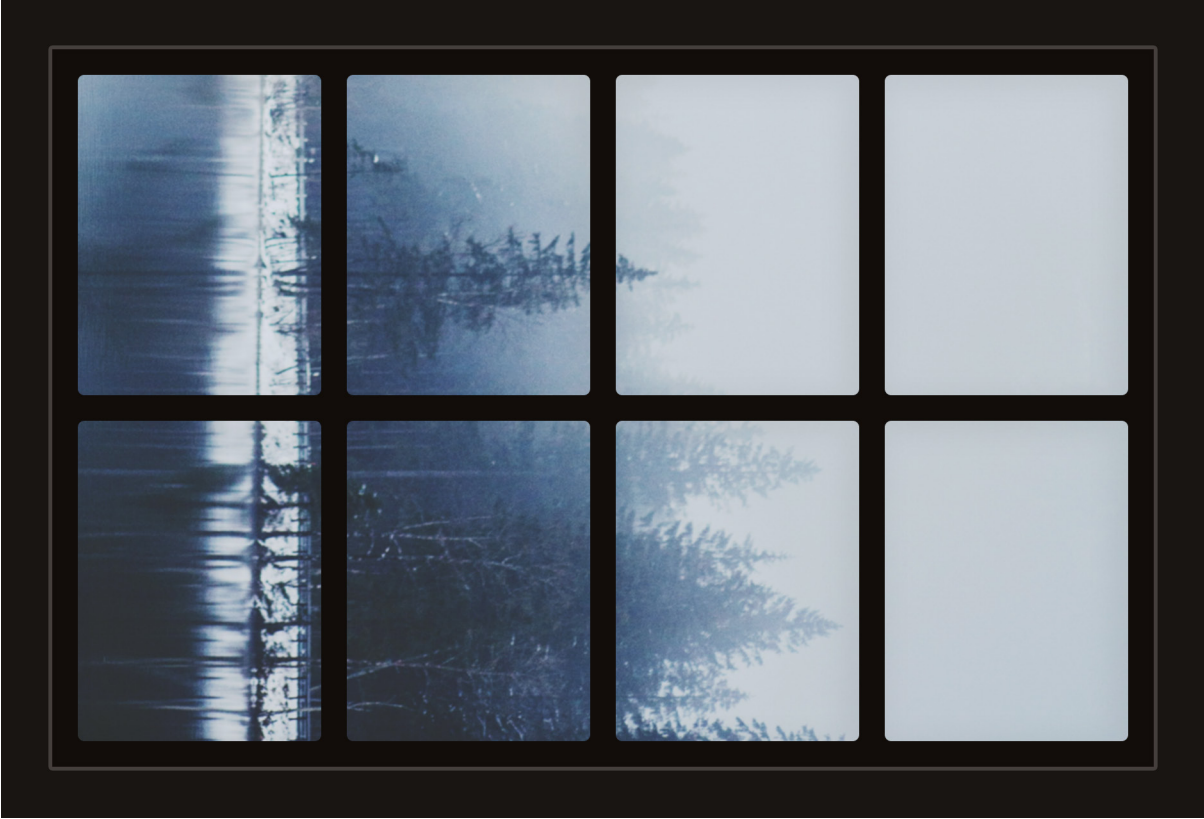

Dollhouse Windows - Set 2 (Spooky) - 1:6 Scale

16cm (6")

10cm (4")

Visit sunidoll.com for more patterns, printables and tutorials.

Dollhouse Windows - Set 2 (Spooky) - 1:6 Scale

16cm (6")

Visit sunidoll.com for more patterns, printables and tutorials.

Dollhouse Windows - Set 2 (Spooky) - 1:12 Scale

8cm (3")

5cm (2")

Visit sunidoll.com for more patterns, printables and tutorials.

SUNI