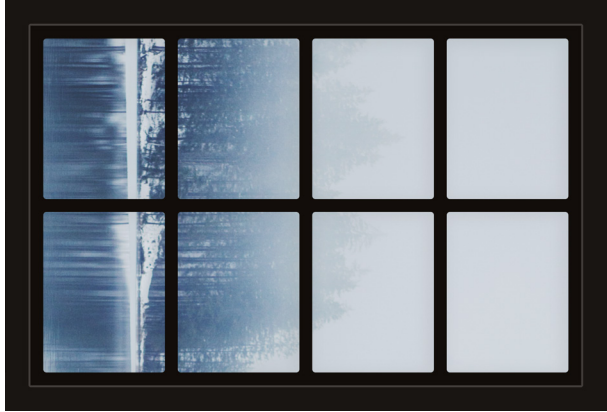

Dollhouse Windows - Set 2 (Spooky) - 1:6 Scale

16cm (6")

10cm (4")

Visit sunidoll.com for more patterns, printables and tutorials.

Dollhouse Windows - Set 2 (Spooky) - 1:6 Scale

16cm (6")

Visit sunidoll.com for more patterns, printables and tutorials.

Dollhouse Windows - Set 2 (Spooky) - 1:12 Scale

8cm (3")

5cm (2")

Visit sunidoll.com for more patterns, printables and tutorials.

SUNI