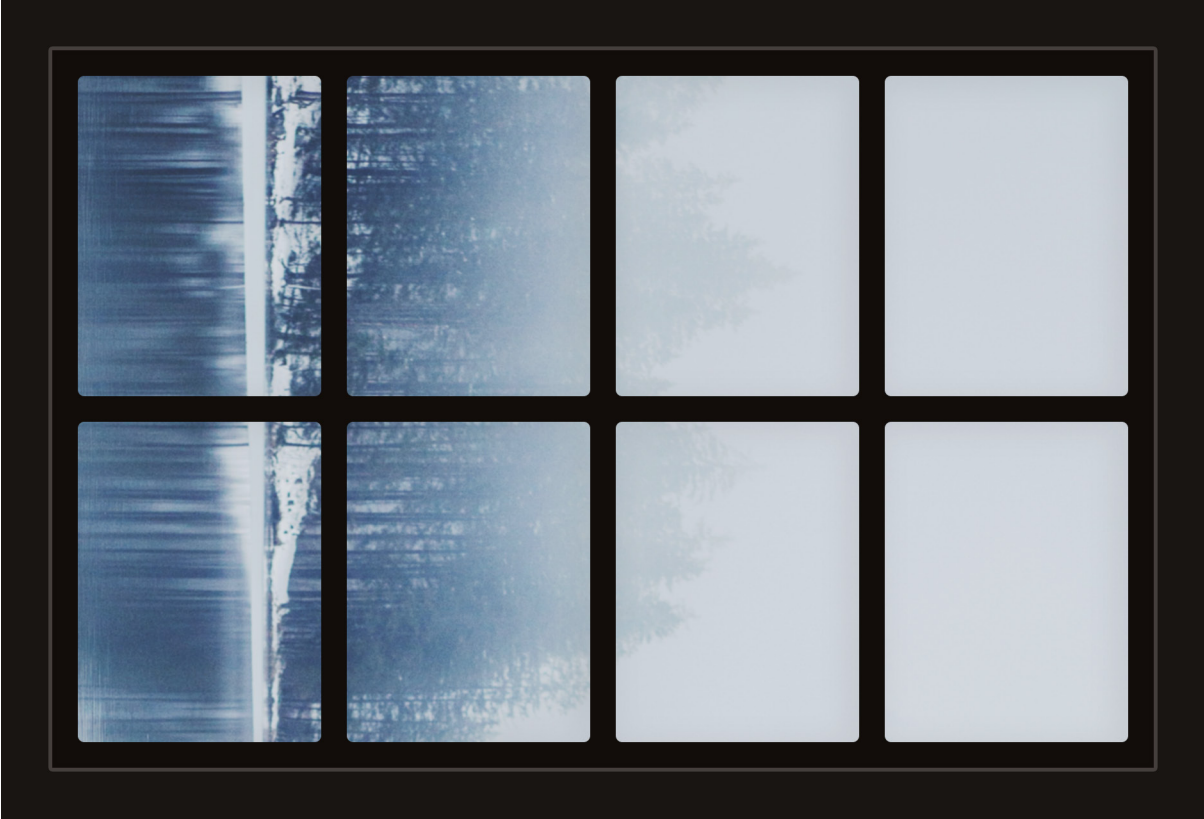

Dollhouse Windows - Set 2 (Spooky) - 1:6 Scale

16cm (6")

10cm (4")

Visit sunidoll.com for more patterns, printables and tutorials.

Dollhouse Windows - Set 2 (Spooky) - 1:6 Scale

16cm (6")

Visit sunidoll.com for more patterns, printables and tutorials.

Dollhouse Windows - Set 2 (Spooky) - 1:12 Scale

8cm (3")

5cm (2")

Visit sunidoll.com for more patterns, printables and tutorials.

SUNI