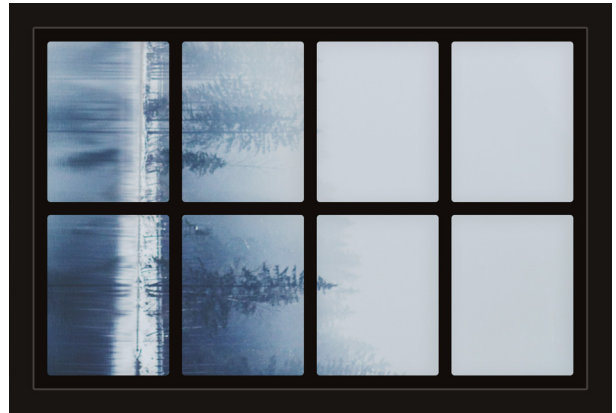

Dollhouse Windows - Set 2 (Spooky) - 1:6 Scale

16cm (6")

10cm (4")

Visit sunidoll.com for more patterns, printables and tutorials.

Dollhouse Windows - Set 2 (Spooky) - 1:6 Scale

16cm (6")

Visit sunidoll.com for more patterns, printables and tutorials.

Dollhouse Windows - Set 2 (Spooky) - 1:12 Scale

8cm (3")

5cm (2")

Visit sunidoll.com for more patterns, printables and tutorials.

SUNI