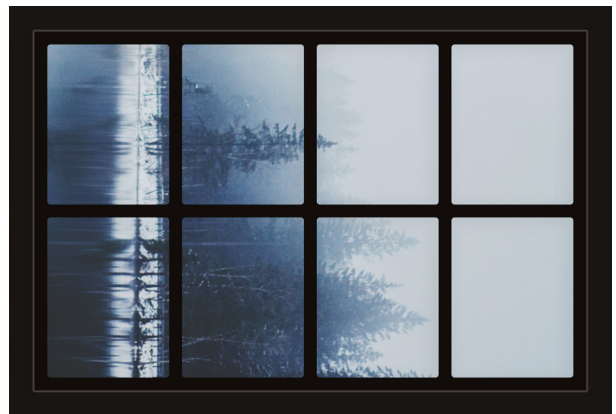

Dollhouse Windows - Set 2 (Spooky) - 1:6 Scale

16cm (6")

10cm (4")

Visit sunidoll.com for more patterns, printables and tutorials.

Dollhouse Windows - Set 2 (Spooky) - 1:6 Scale

16cm (6")

Visit sunidoll.com for more patterns, printables and tutorials.

Dollhouse Windows - Set 2 (Spooky) - 1:12 Scale

8cm (3")

5cm (2")

Visit sunidoll.com for more patterns, printables and tutorials.

SUNI