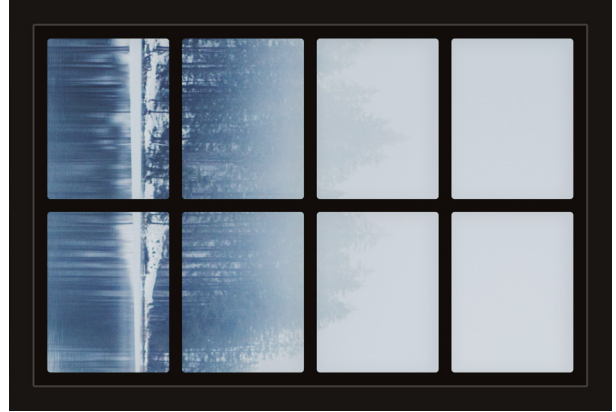

Dollhouse Windows - Set 2 (Spooky) - 1:6 Scale

16cm (6")

10cm (4")

Visit sunidoll.com for more patterns, printables and tutorials.

Dollhouse Windows - Set 2 (Spooky) - 1:6 Scale

16cm (6")

Visit sunidoll.com for more patterns, printables and tutorials.

Dollhouse Windows - Set 2 (Spooky) - 1:12 Scale

8cm (3")

5cm (2")

Visit sunidoll.com for more patterns, printables and tutorials.

SUNI