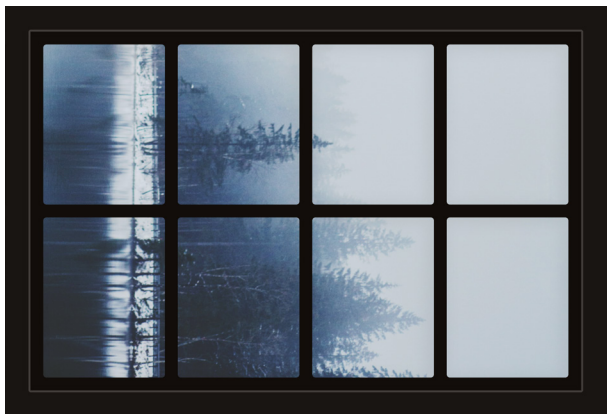

Dollhouse Windows - Set 2 (Spooky) - 1:6 Scale

16cm (6")

10cm (4")

Visit sunidoll.com for more patterns, printables and tutorials.

Dollhouse Windows - Set 2 (Spooky) - 1:6 Scale

16cm (6")

Visit sunidoll.com for more patterns, printables and tutorials.

Dollhouse Windows - Set 2 (Spooky) - 1:12 Scale

8cm (3")

5cm (2")

Visit sunidoll.com for more patterns, printables and tutorials.

SUNI