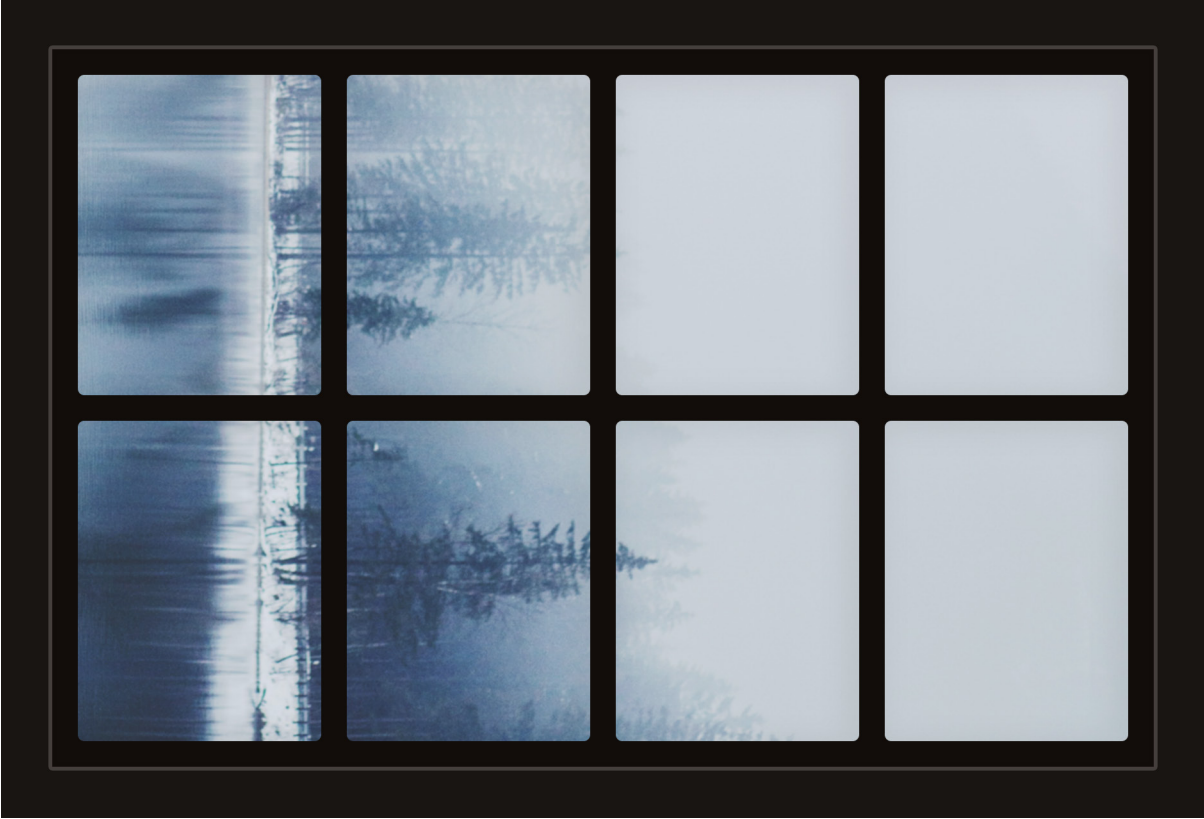

Dollhouse Windows - Set 2 (Spooky) - 1:6 Scale

16cm (6")

10cm (4")

Visit sunidoll.com for more patterns, printables and tutorials.

Dollhouse Windows - Set 2 (Spooky) - 1:6 Scale

16cm (6")

Visit sunidoll.com for more patterns, printables and tutorials.

Dollhouse Windows - Set 2 (Spooky) - 1:12 Scale

8cm (3")

5cm (2")

Visit sunidoll.com for more patterns, printables and tutorials.

SUNI