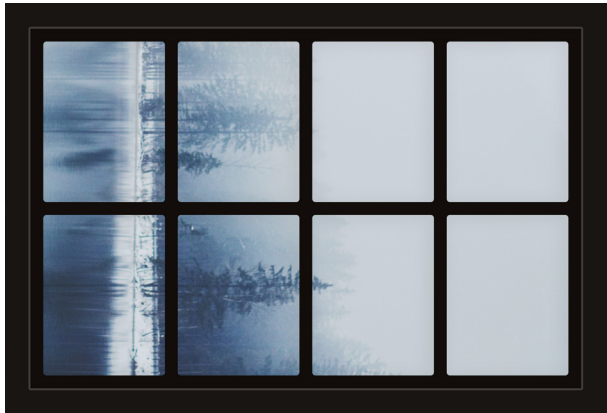

Dollhouse Windows - Set 2 (Spooky) - 1:6 Scale

16cm (6")

10cm (4")

Visit sunidoll.com for more patterns, printables and tutorials.

Dollhouse Windows - Set 2 (Spooky) - 1:6 Scale

16cm (6")

Visit sunidoll.com for more patterns, printables and tutorials.

Dollhouse Windows - Set 2 (Spooky) - 1:12 Scale

8cm (3")

5cm (2")

Visit sunidoll.com for more patterns, printables and tutorials.

SUNI