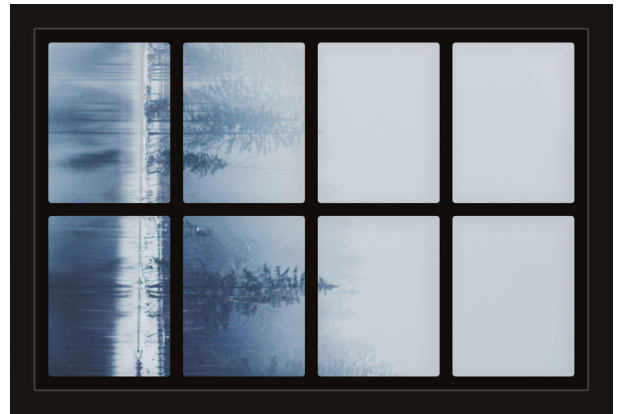

Dollhouse Windows - Set 2 (Spooky) - 1:6 Scale

16cm (6")

Visit sunidoll.com for more patterns, printables and tutorials.

SUNI

Dollhouse Windows - Set 2 (Spooky) - 1:6 Scale

16cm (6")

Visit sunidoll.com for more patterns, printables and tutorials.

SUNI

Dollhouse Windows - Set 2 (Spooky) - 1:12 Scale

8cm (3")

5cm (2")

Visit sunidoll.com for more patterns, printables and tutorials.

SUNI