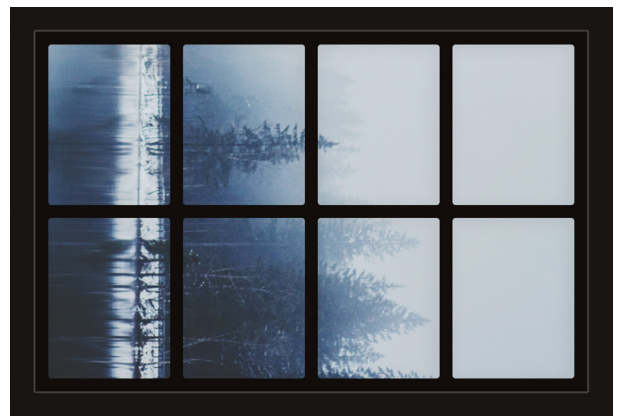

Dollhouse Windows - Set 2 (Spooky) - 1:6 Scale

16cm (6")

Visit sunidoll.com for more patterns, printables and tutorials.

SUNI

Dollhouse Windows - Set 2 (Spooky) - 1:6 Scale

16cm (6")

Visit sunidoll.com for more patterns, printables and tutorials.

SUNI

Dollhouse Windows - Set 2 (Spooky) - 1:12 Scale

8cm (3")

5cm (2")

Visit sunidoll.com for more patterns, printables and tutorials.

SUNI