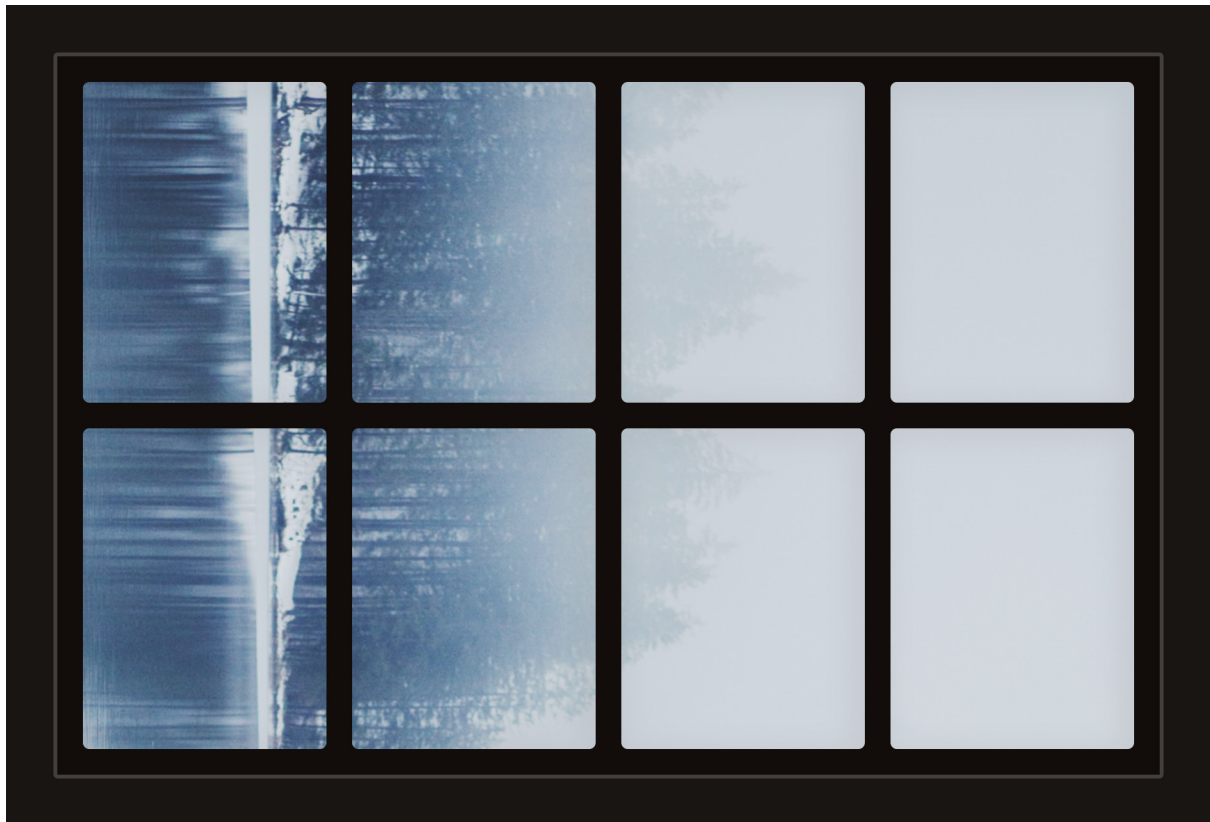

Dollhouse Windows - Set 2 (Spooky) - 1:6 Scale

16cm (6")

Visit sunidoll.com for more patterns, printables and tutorials.

SUNI

Dollhouse Windows - Set 2 (Spooky) - 1:6 Scale

16cm (6")

Visit sunidoll.com for more patterns, printables and tutorials.

SUNI

Dollhouse Windows - Set 2 (Spooky) - 1:12 Scale

8cm (3")

5cm (2")

Visit sunidoll.com for more patterns, printables and tutorials.

SUNI