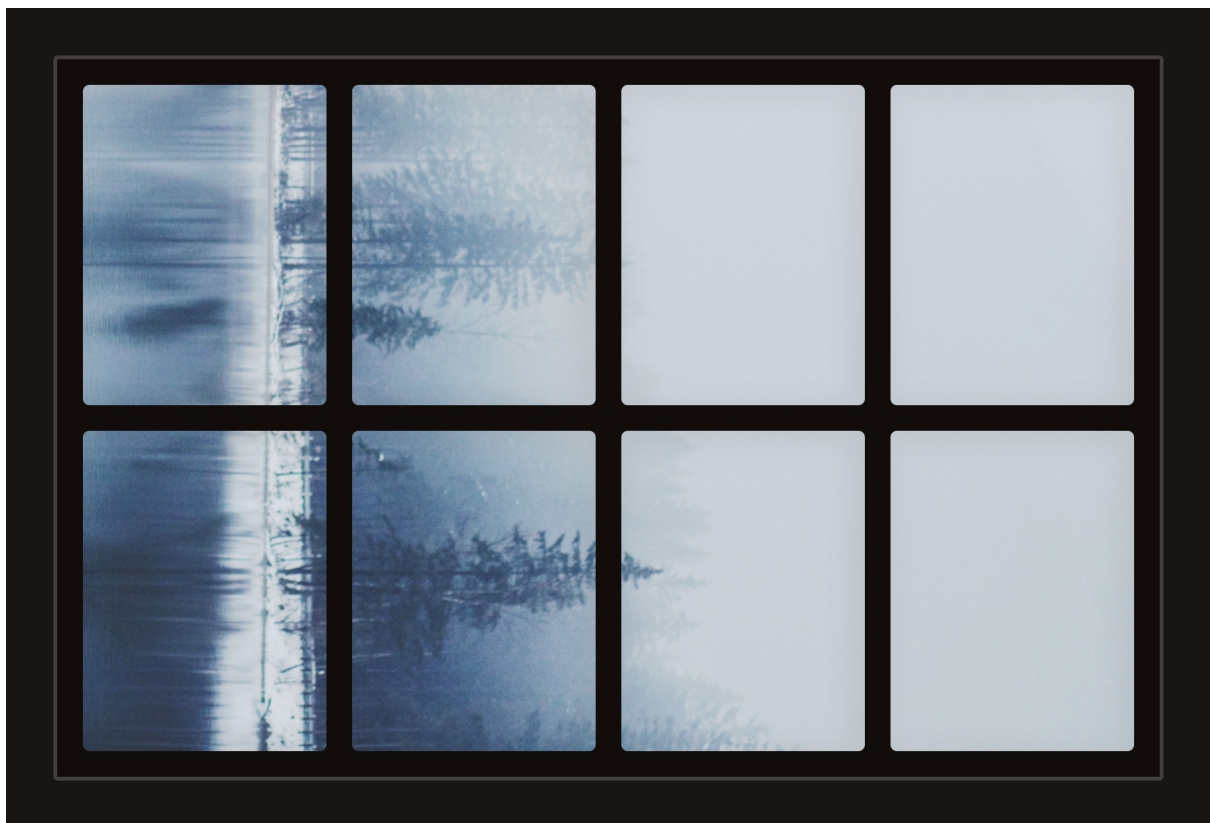

Dollhouse Windows - Set 2 (Spooky) - 1:6 Scale

16cm (6")

Visit sunidoll.com for more patterns, printables and tutorials.

SUNI

Dollhouse Windows - Set 2 (Spooky) - 1:6 Scale

16cm (6")

Visit sunidoll.com for more patterns, printables and tutorials.

SUNI

Dollhouse Windows - Set 2 (Spooky) - 1:12 Scale

8cm (3")

5cm (2")

Visit sunidoll.com for more patterns, printables and tutorials.

SUNI