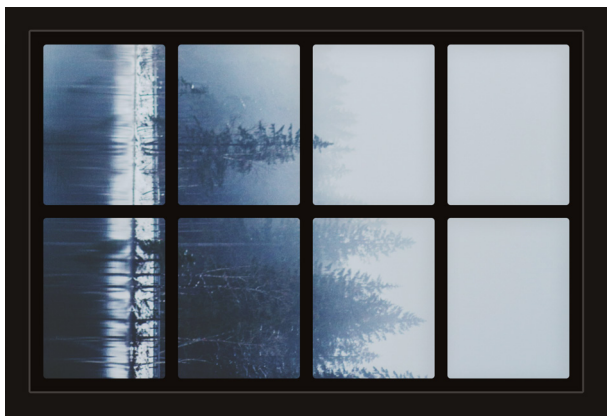

Dollhouse Windows - Set 2 (Spooky) - 1:6 Scale

16cm (6")

Visit sunidoll.com for more patterns, printables and tutorials.

SUNI

Dollhouse Windows - Set 2 (Spooky) - 1:6 Scale

16cm (6")

Visit sunidoll.com for more patterns, printables and tutorials.

SUNI

Dollhouse Windows - Set 2 (Spooky) - 1:12 Scale

8cm (3")

5cm (2")

Visit sunidoll.com for more patterns, printables and tutorials.

SUNI