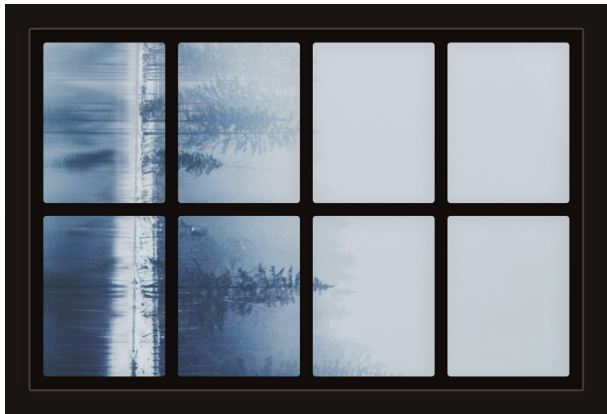

Dollhouse Windows - Set 2 (Spooky) - 1:6 Scale

16cm (6")

Visit sunidoll.com for more patterns, printables and tutorials.

SUNI

Dollhouse Windows - Set 2 (Spooky) - 1:6 Scale

16cm (6")

Visit sunidoll.com for more patterns, printables and tutorials.

SUNI

Dollhouse Windows - Set 2 (Spooky) - 1:12 Scale

8cm (3")

5cm (2")

Visit sunidoll.com for more patterns, printables and tutorials.

SUNI