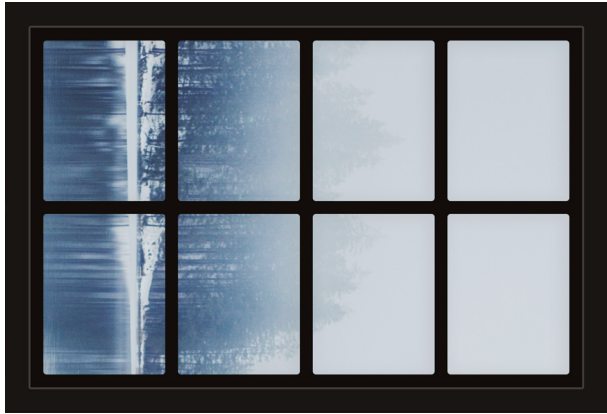

Dollhouse Windows - Set 2 (Spooky) - 1:6 Scale

16cm (6")

Visit sunidoll.com for more patterns, printables and tutorials.

SUNI

Dollhouse Windows - Set 2 (Spooky) - 1:6 Scale

16cm (6")

Visit sunidoll.com for more patterns, printables and tutorials.

SUNI

Dollhouse Windows - Set 2 (Spooky) - 1:12 Scale

8cm (3")

5cm (2")

Visit sunidoll.com for more patterns, printables and tutorials.

SUNI