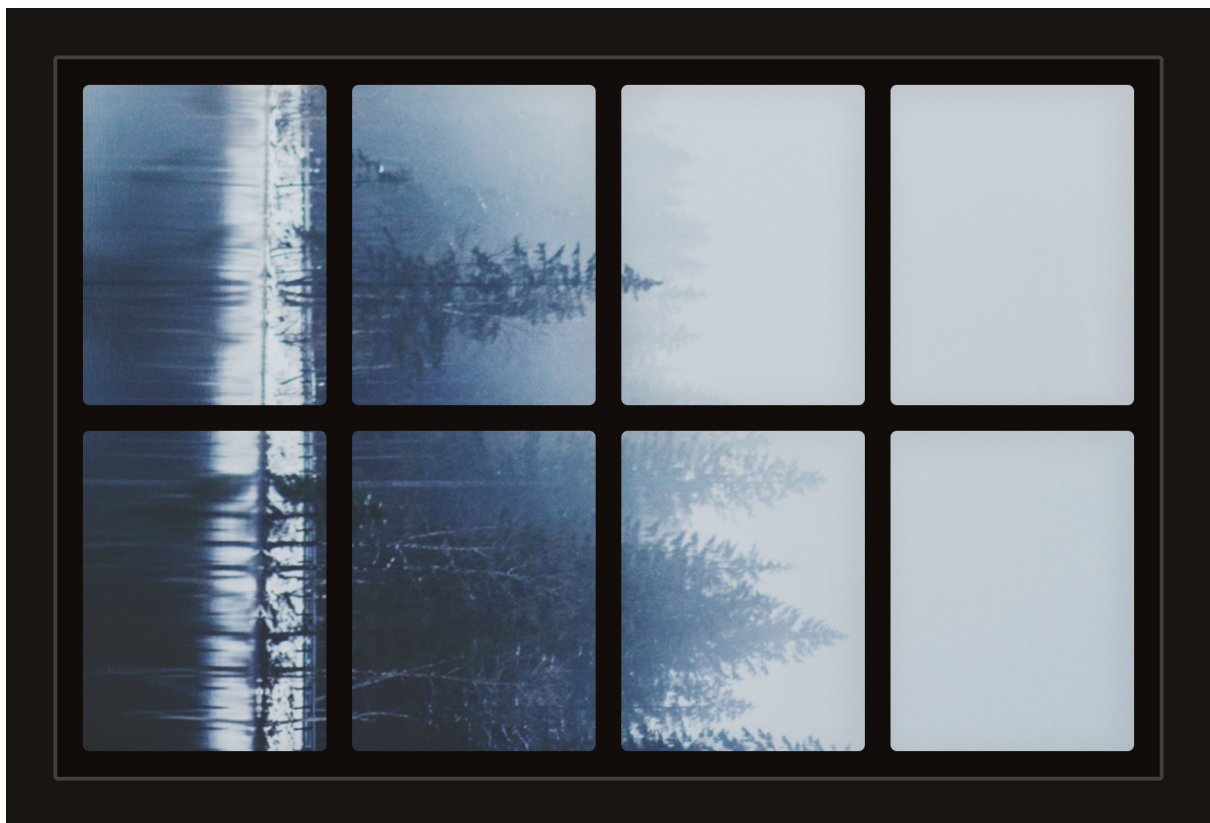

Dollhouse Windows - Set 2 (Spooky) - 1:6 Scale

16cm (6")

Visit sunidoll.com for more patterns, printables and tutorials.

SUNI

Dollhouse Windows - Set 2 (Spooky) - 1:6 Scale

16cm (6")

Visit sunidoll.com for more patterns, printables and tutorials.

SUNI

Dollhouse Windows - Set 2 (Spooky) - 1:12 Scale

8cm (3")

5cm (2")

Visit sunidoll.com for more patterns, printables and tutorials.

SUNI