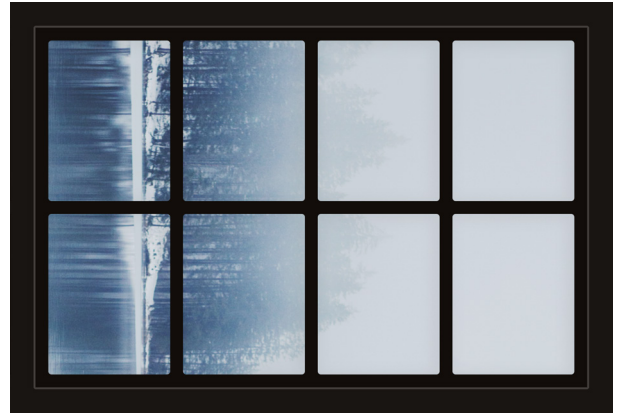

Dollhouse Windows - Set 2 (Spooky) - 1:6 Scale

16cm (6")

Visit sunidoll.com for more patterns, printables and tutorials.

SUNI

Dollhouse Windows - Set 2 (Spooky) - 1:6 Scale

16cm (6")

Visit sunidoll.com for more patterns, printables and tutorials.

SUNI

Dollhouse Windows - Set 2 (Spooky) - 1:12 Scale

8cm (3")

5cm (2")

Visit sunidoll.com for more patterns, printables and tutorials.

SUNI