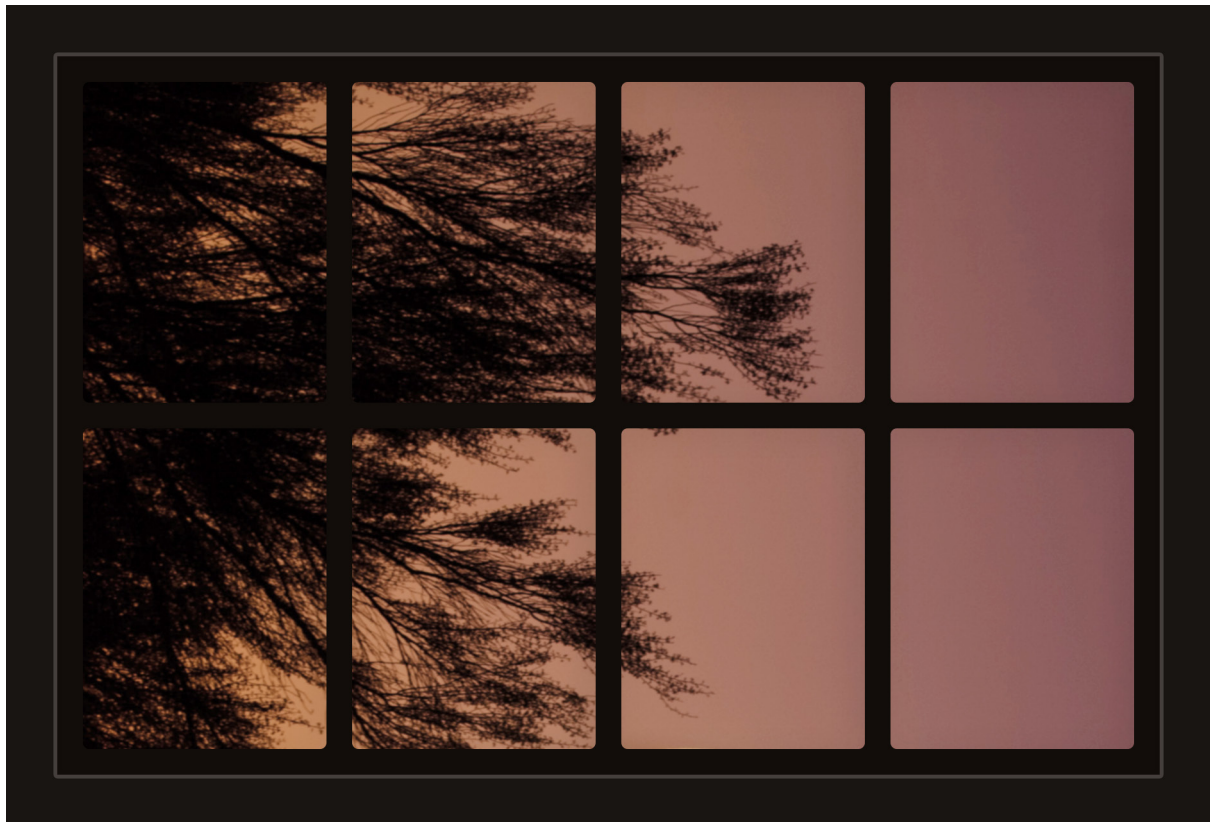

# Dollhouse Windows - Set 15 (Spooky) - 1:6 Scale

16cm (6")

10cm (4")

Visit [sunidoll.com](http://sunidoll.com) for more patterns, printables and tutorials.

SUNI

# Dollhouse Windows - Set 15 (Spooky) - 1:6 Scale

16cm (6")

Visit [sunidoll.com](http://sunidoll.com) for more patterns, printables and tutorials.

SUNI