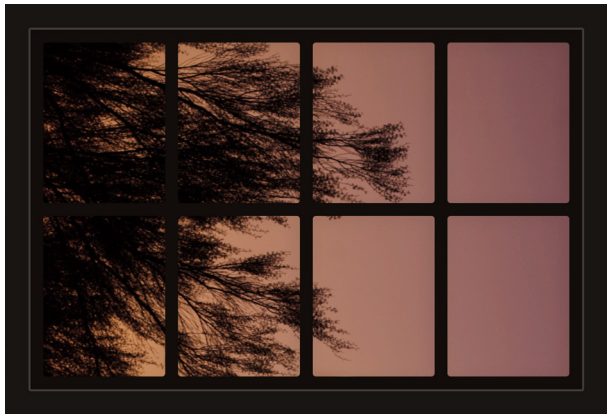

Dollhouse Windows - Set 15 (Spooky) - 1:12 Scale

8cm (3")

5cm (2")