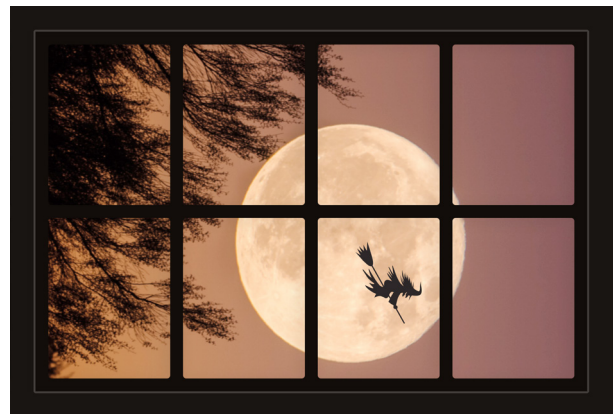

Visit sunidoll.com for more patterns, printables and tutorials.

SUNI