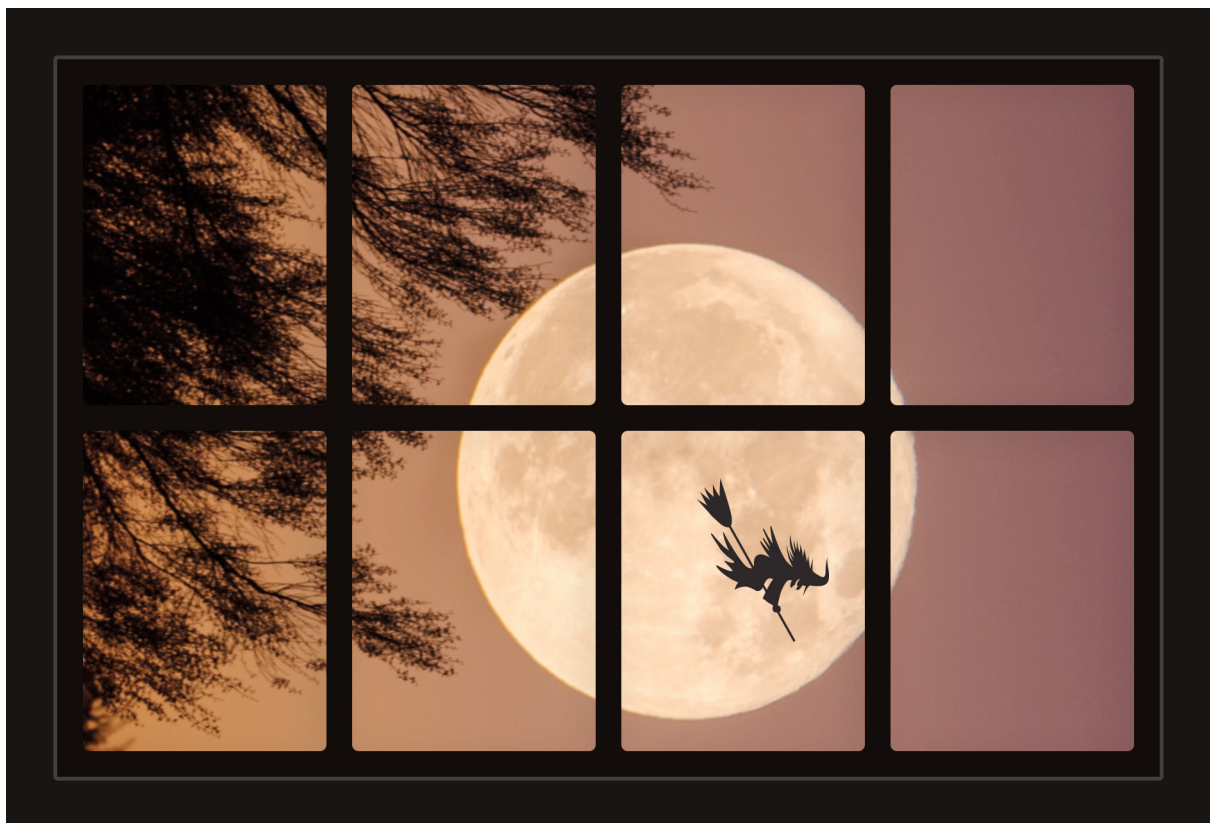

# Dollhouse Windows - Set 15 (Spooky) - 1:6 Scale

16cm (6")

10cm (4")

Visit [sunidoll.com](http://sunidoll.com) for more patterns, printables and tutorials.

SUNI

# Dollhouse Windows - Set 15 (Spooky) - 1:6 Scale

16cm (6")

Visit [sunidoll.com](http://sunidoll.com) for more patterns, printables and tutorials.

SUNI