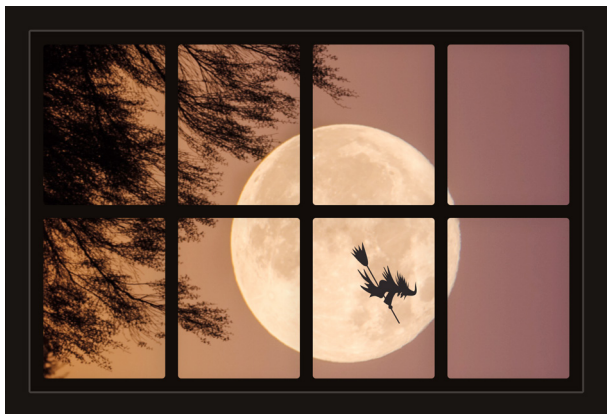

Visit sunidoll.com for more patterns, printables and tutorials.

SUNI