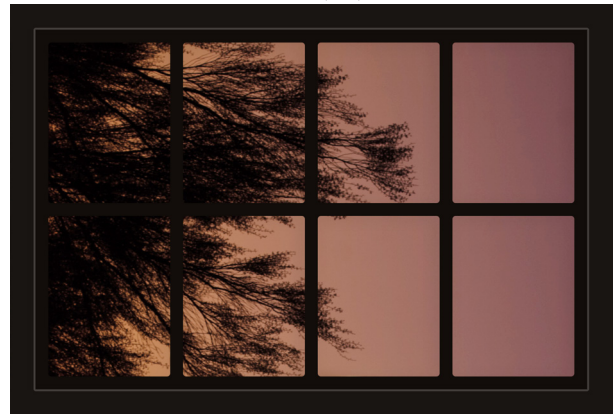

Dollhouse Windows - Set 15 (Spooky) - 1:12 Scale

8cm (3")

5cm (2")