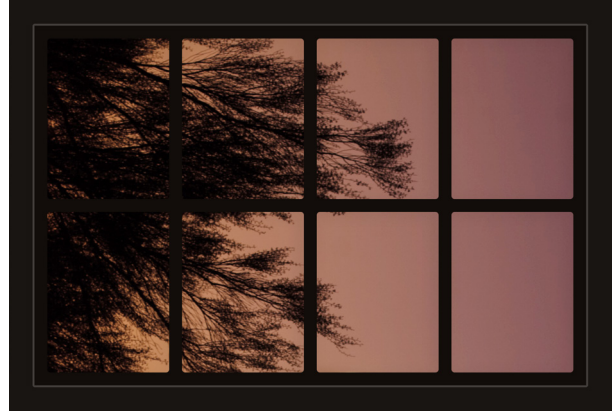

Dollhouse Windows - Set 13 (Spooky) - 1:6 Scale

16cm (6")

10cm (4")

Visit sunidoll.com for more patterns, printables and tutorials.

SUNI

Dollhouse Windows - Set 13 (Spooky) - 1:6 Scale

16cm (6")

Visit sunidoll.com for more patterns, printables and tutorials.

SUNI

Dollhouse Windows - Set 13 (Spooky) - 1:12 Scale

8cm (3")

5cm (2")

Visit sunidoll.com for more patterns, printables and tutorials.

SUNI