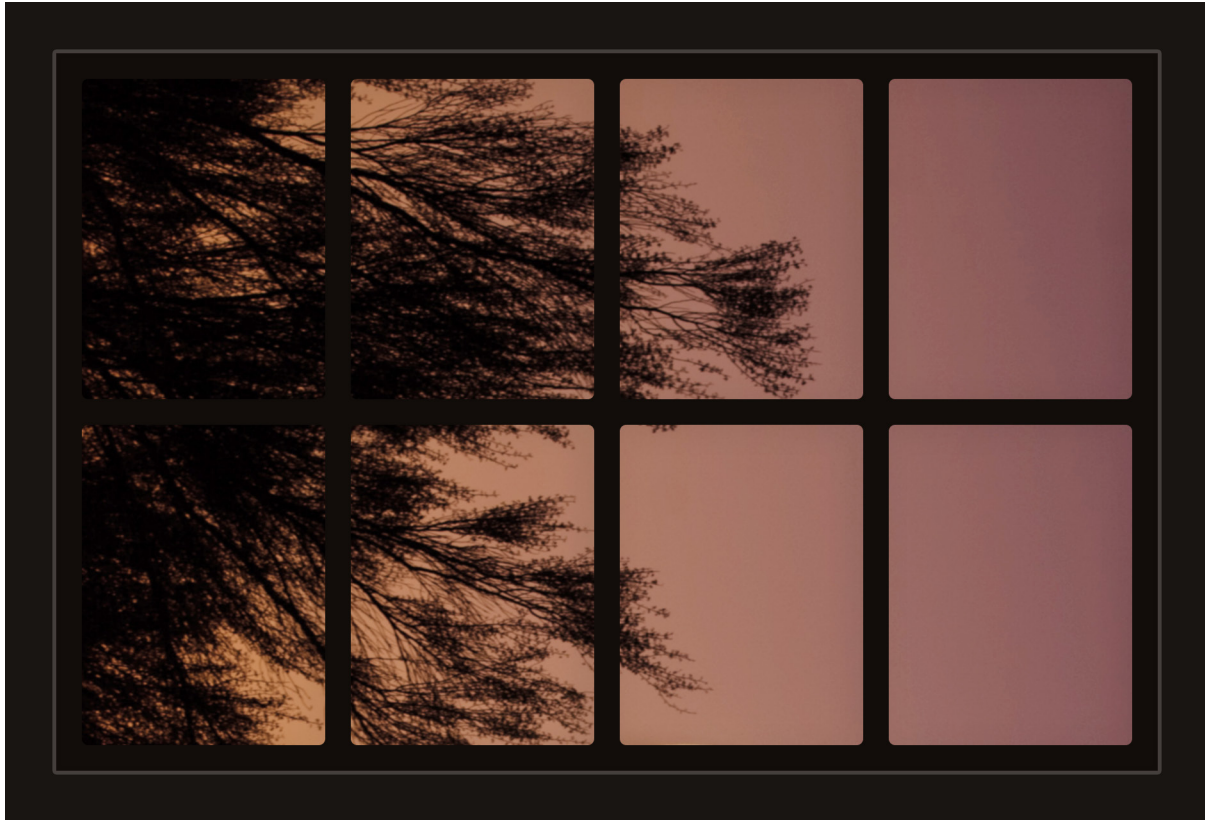

Dollhouse Windows - Set 13 (Spooky) - 1:6 Scale

16cm (6")

10cm (4")

Visit sunidoll.com for more patterns, printables and tutorials.

SUNI

Dollhouse Windows - Set 13 (Spooky) - 1:6 Scale

16cm (6")

Visit sunidoll.com for more patterns, printables and tutorials.

SUNI

Dollhouse Windows - Set 13 (Spooky) - 1:12 Scale

8cm (3")

5cm (2")

Visit sunidoll.com for more patterns, printables and tutorials.

SUNI