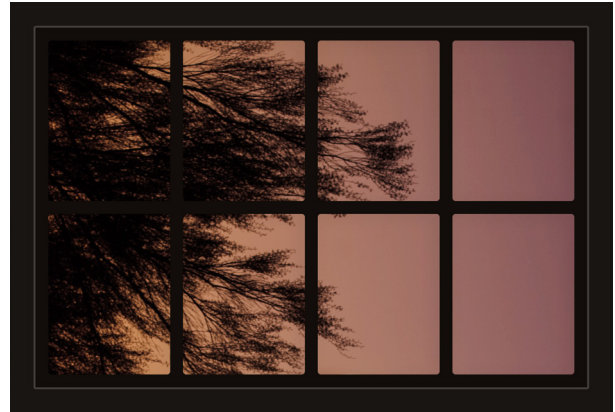

Dollhouse Windows - Set 13 (Spooky) - 1:12 Scale

8cm (3")

5cm (2")