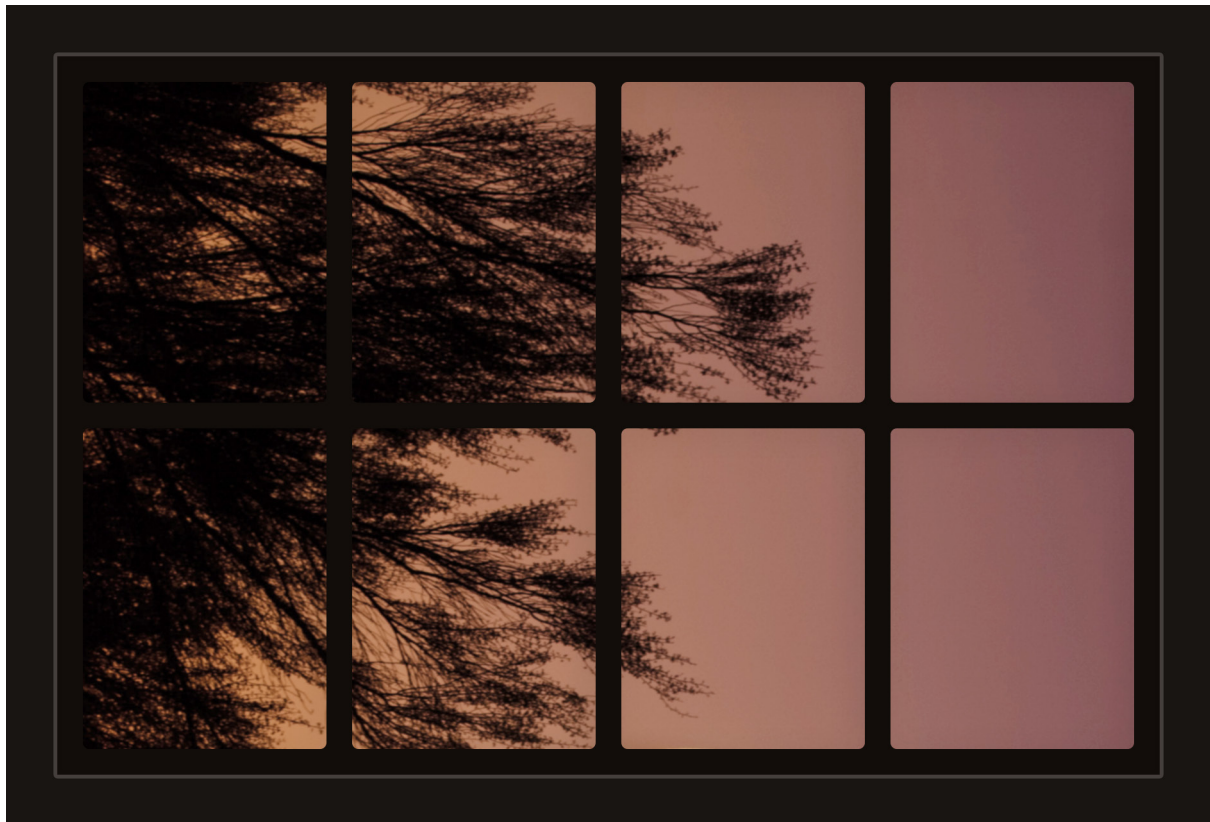

# Dollhouse Windows - Set 13 (Spooky) - 1:6 Scale

16cm (6")

10cm (4")

Visit [sunidoll.com](http://sunidoll.com) for more patterns, printables and tutorials.

SUNI