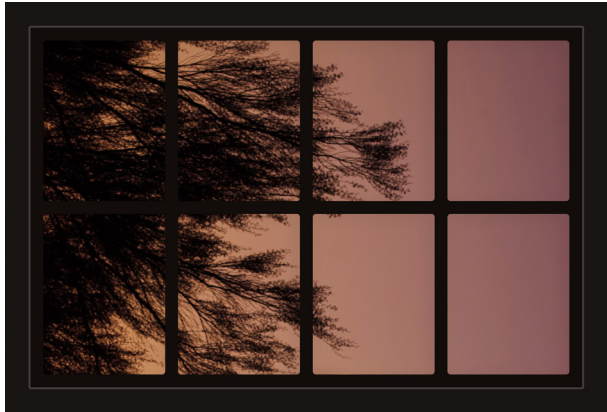

Dollhouse Windows - Set 13 (Spooky) - 1:12 Scale

8cm (3")

5cm (2")