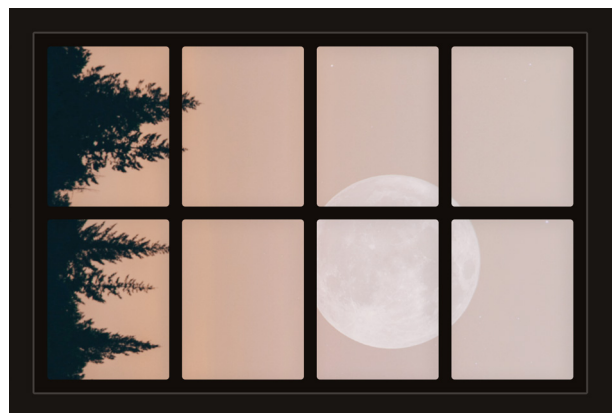

Dollhouse Windows - Set 12 (Spooky) - 1:6 Scale

16cm (6")

Visit sunidoll.com for more patterns, printables and tutorials.

SUNI

Dollhouse Windows - Set 12 (Spooky) - 1:12 Scale

8cm (3")

5cm (2")

Visit sunidoll.com for more patterns, printables and tutorials.