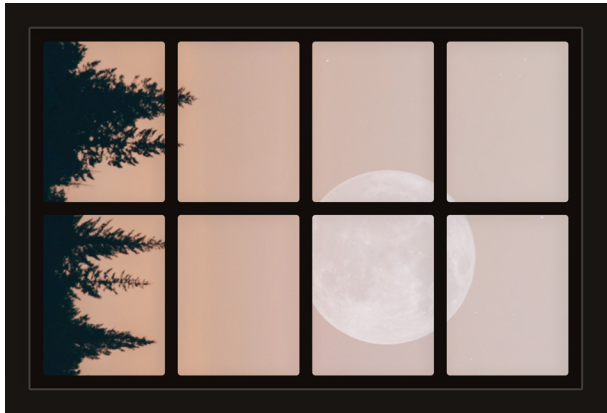

Dollhouse Windows - Set 12 (Spooky) - 1:6 Scale

16cm (6")

Visit sunidoll.com for more patterns, printables and tutorials.

SUNI

Dollhouse Windows - Set 12 (Spooky) - 1:12 Scale

8cm (3")

5cm (2")

Visit sunidoll.com for more patterns, printables and tutorials.