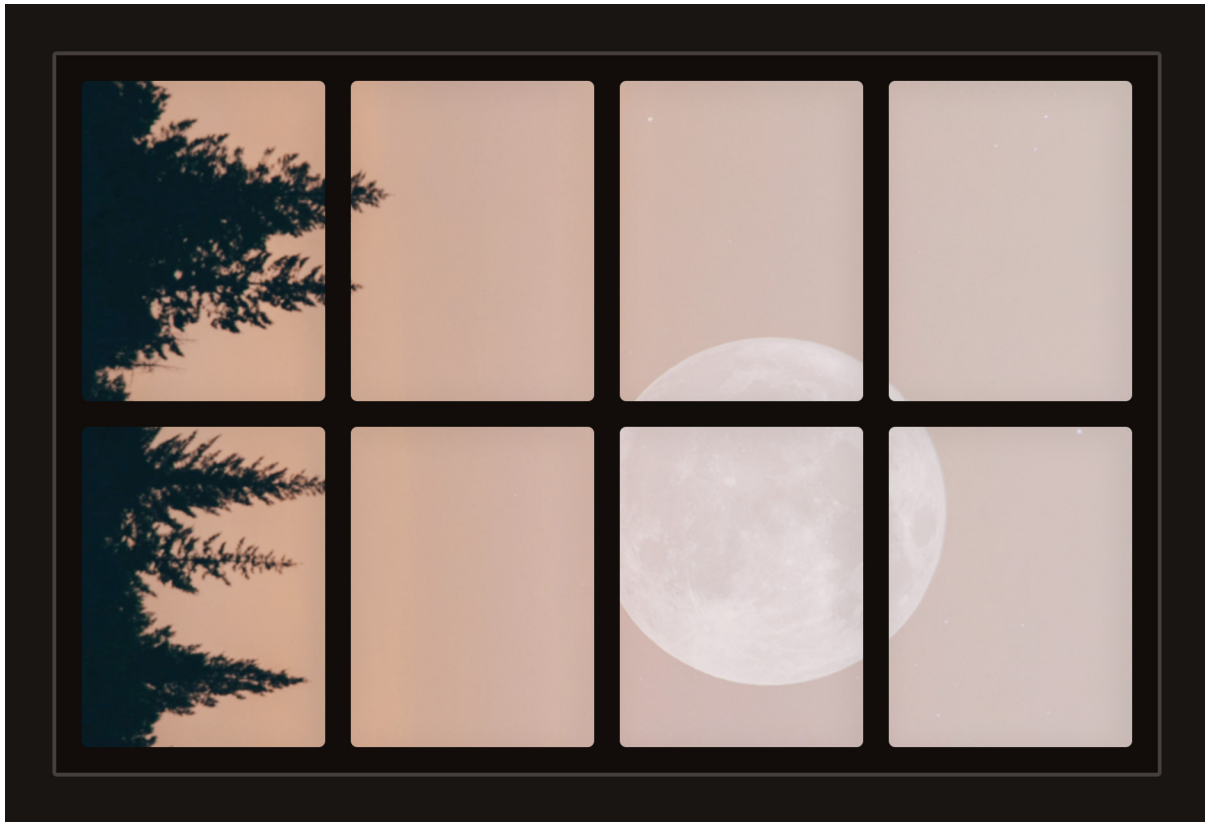

Dollhouse Windows - Set 12 (Spooky) - 1:6 Scale

16cm (6")

Visit sunidoll.com for more patterns, printables and tutorials.

SUNI

Dollhouse Windows - Set 12 (Spooky) - 1:12 Scale

8cm (3")

5cm (2")

Visit sunidoll.com for more patterns, printables and tutorials.