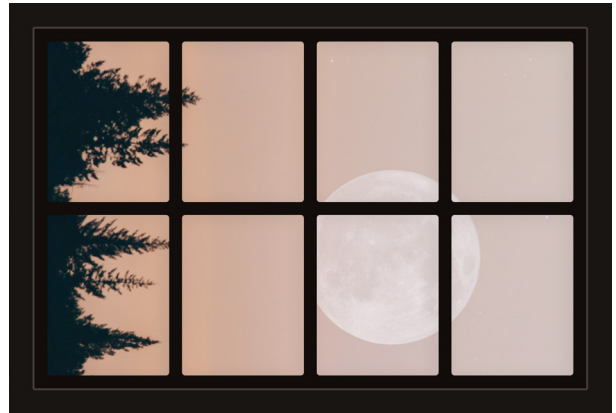

Dollhouse Windows - Set 12 (Spooky) - 1:6 Scale

16cm (6")

Visit sunidoll.com for more patterns, printables and tutorials.

SUNI

Dollhouse Windows - Set 12 (Spooky) - 1:12 Scale

8cm (3")

5cm (2")

Visit sunidoll.com for more patterns, printables and tutorials.