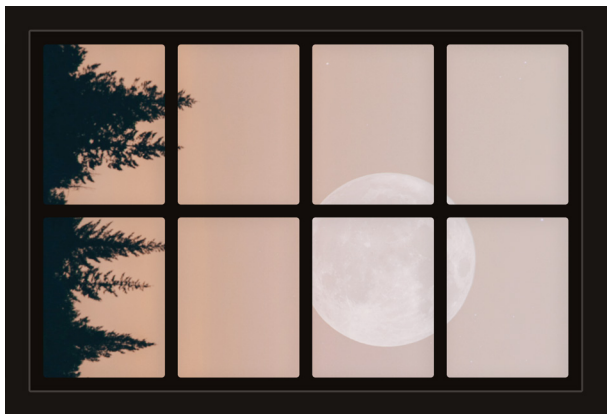

Dollhouse Windows - Set 12 (Spooky) - 1:6 Scale

16cm (6")

Visit sunidoll.com for more patterns, printables and tutorials.

SUNI

Dollhouse Windows - Set 12 (Spooky) - 1:12 Scale

8cm (3")

5cm (2")

Visit sunidoll.com for more patterns, printables and tutorials.