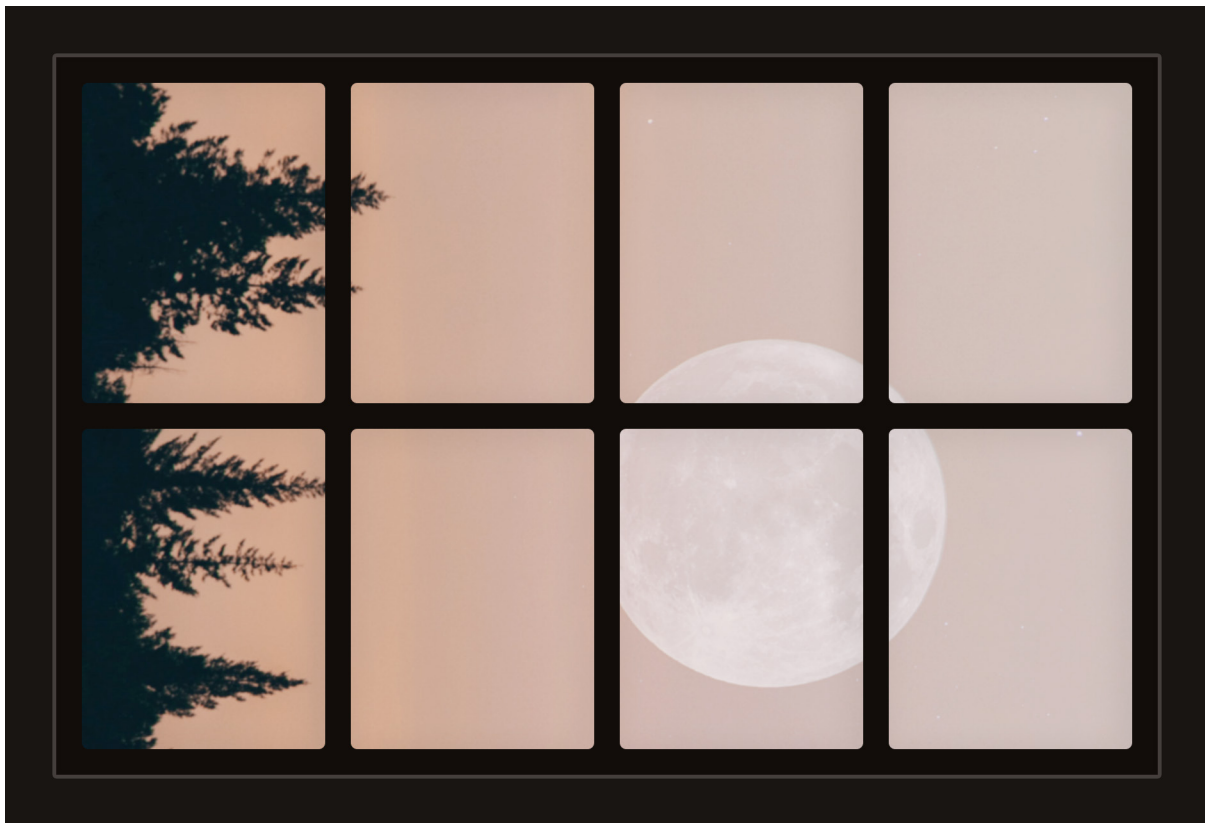

Dollhouse Windows - Set 12 (Spooky) - 1:6 Scale

16cm (6")

Visit sunidoll.com for more patterns, printables and tutorials.

SUNI

Dollhouse Windows - Set 12 (Spooky) - 1:12 Scale

8cm (3")

5cm (2")

Visit sunidoll.com for more patterns, printables and tutorials.