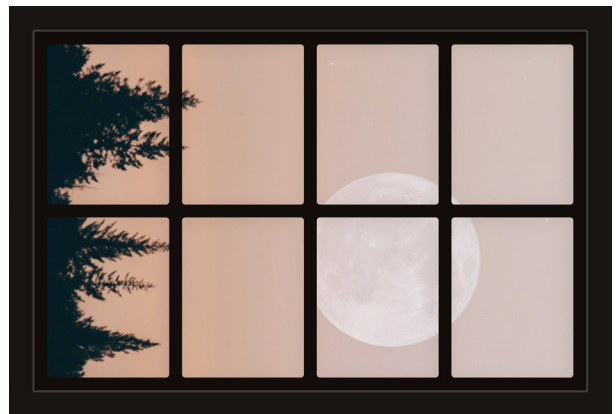

Dollhouse Windows - Set 12 (Spooky) - 1:6 Scale

16cm (6")

Visit sunidoll.com for more patterns, printables and tutorials.

SUNI

Dollhouse Windows - Set 12 (Spooky) - 1:12 Scale

8cm (3")

5cm (2")

Visit sunidoll.com for more patterns, printables and tutorials.