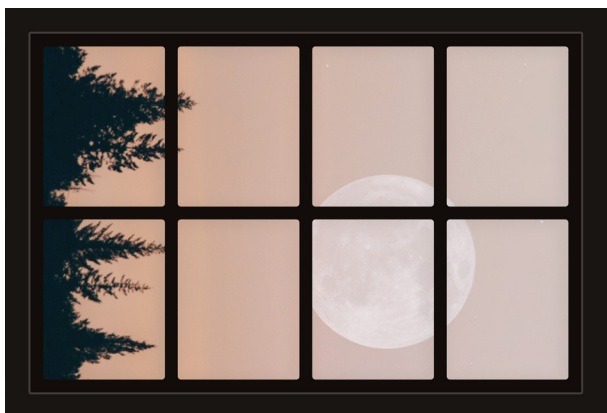

Dollhouse Windows - Set 12 (Spooky) - 1:6 Scale

16cm (6")

Visit sunidoll.com for more patterns, printables and tutorials.

SUNI

Dollhouse Windows - Set 12 (Spooky) - 1:12 Scale

8cm (3")

5cm (2")

Visit sunidoll.com for more patterns, printables and tutorials.