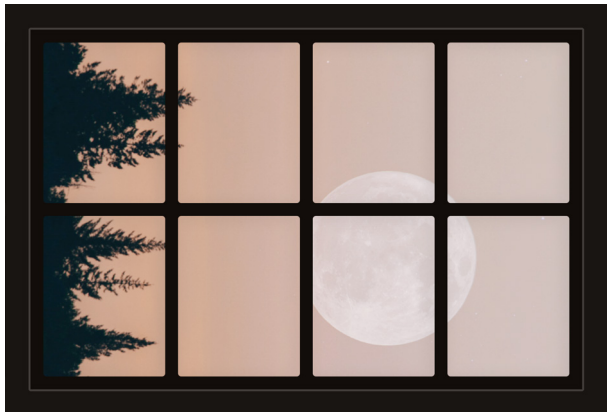

Dollhouse Windows - Set 12 (Spooky) - 1:6 Scale

16cm (6")

Visit sunidoll.com for more patterns, printables and tutorials.

SUNI

Dollhouse Windows - Set 12 (Spooky) - 1:12 Scale

8cm (3")

5cm (2")

Visit sunidoll.com for more patterns, printables and tutorials.