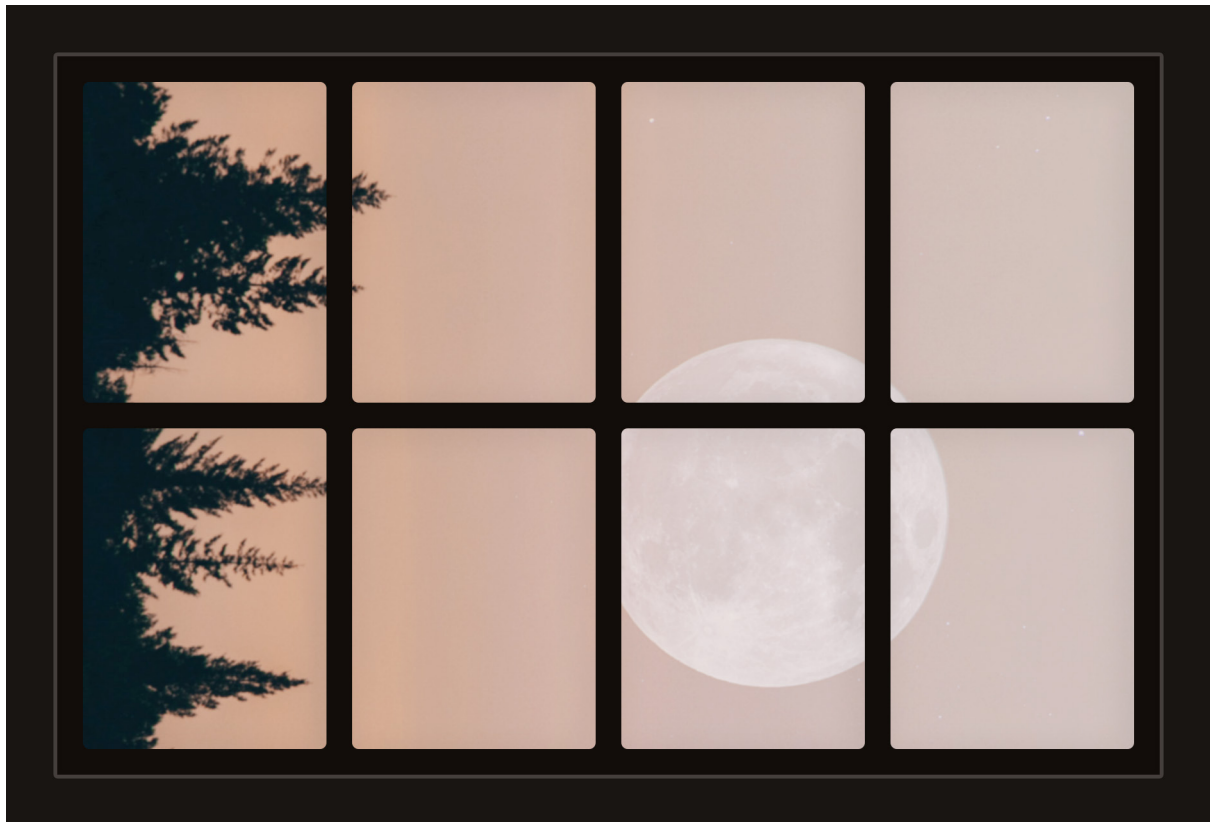

Dollhouse Windows - Set 12 (Spooky) - 1:6 Scale

16cm (6")

Visit sunidoll.com for more patterns, printables and tutorials.

SUNI

Dollhouse Windows - Set 12 (Spooky) - 1:12 Scale

8cm (3")

5cm (2")

Visit sunidoll.com for more patterns, printables and tutorials.