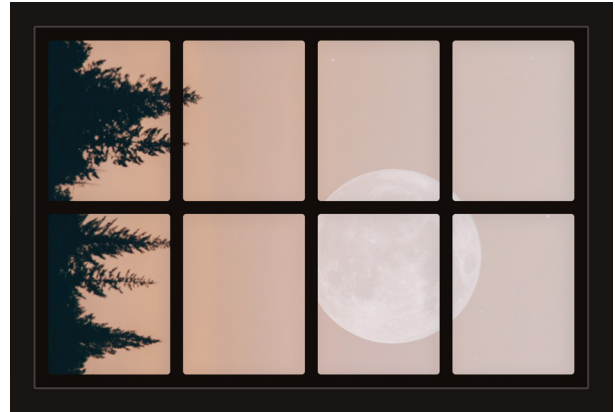

Dollhouse Windows - Set 12 (Spooky) - 1:6 Scale

16cm (6")

Visit sunidoll.com for more patterns, printables and tutorials.

SUNI

Dollhouse Windows - Set 12 (Spooky) - 1:12 Scale

8cm (3")

5cm (2")

Visit sunidoll.com for more patterns, printables and tutorials.