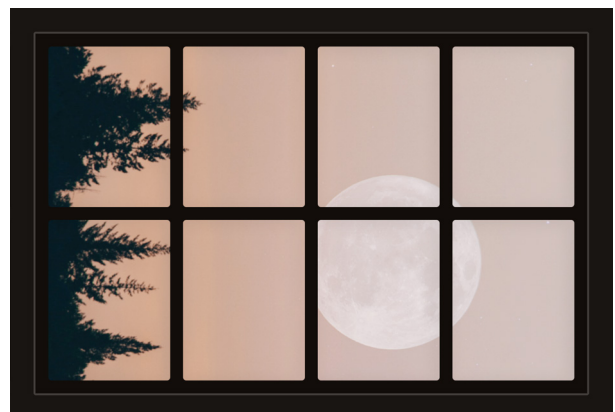

Dollhouse Windows - Set 12 (Spooky) - 1:6 Scale

16cm (6")

Visit sunidoll.com for more patterns, printables and tutorials.

SUNI

Dollhouse Windows - Set 12 (Spooky) - 1:12 Scale

8cm (3")

5cm (2")

Visit sunidoll.com for more patterns, printables and tutorials.