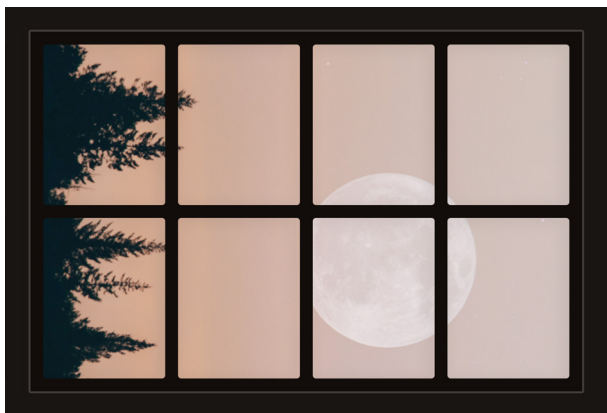

Dollhouse Windows - Set 12 (Spooky) - 1:6 Scale

16cm (6")

Visit sunidoll.com for more patterns, printables and tutorials.

SUNI

Dollhouse Windows - Set 12 (Spooky) - 1:12 Scale

8cm (3")

5cm (2")

Visit sunidoll.com for more patterns, printables and tutorials.