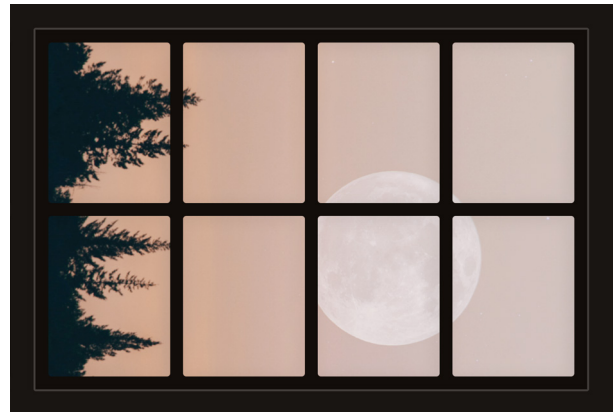

Dollhouse Windows - Set 12 (Spooky) - 1:6 Scale

16cm (6")

Visit sunidoll.com for more patterns, printables and tutorials.

SUNI

Dollhouse Windows - Set 12 (Spooky) - 1:12 Scale

8cm (3")

5cm (2")

Visit sunidoll.com for more patterns, printables and tutorials.