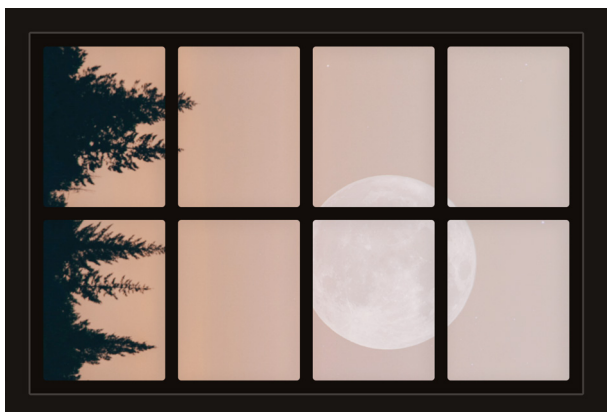

Dollhouse Windows - Set 12 (Spooky) - 1:6 Scale

16cm (6")

Visit sunidoll.com for more patterns, printables and tutorials.

SUNI

Dollhouse Windows - Set 12 (Spooky) - 1:12 Scale

8cm (3")

5cm (2")

Visit sunidoll.com for more patterns, printables and tutorials.