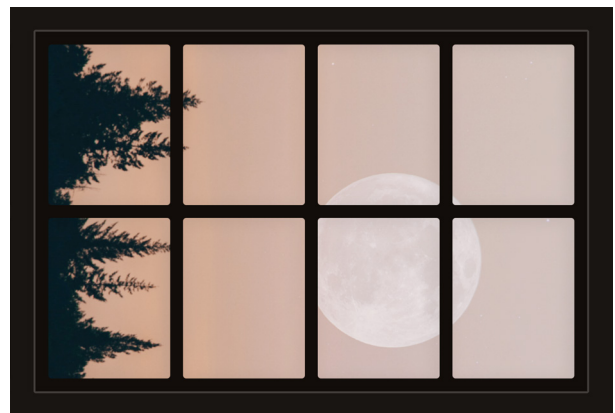

Dollhouse Windows - Set 12 (Spooky) - 1:6 Scale

16cm (6")

Visit sunidoll.com for more patterns, printables and tutorials.

SUNI

Dollhouse Windows - Set 12 (Spooky) - 1:12 Scale

8cm (3")

5cm (2")

Visit sunidoll.com for more patterns, printables and tutorials.