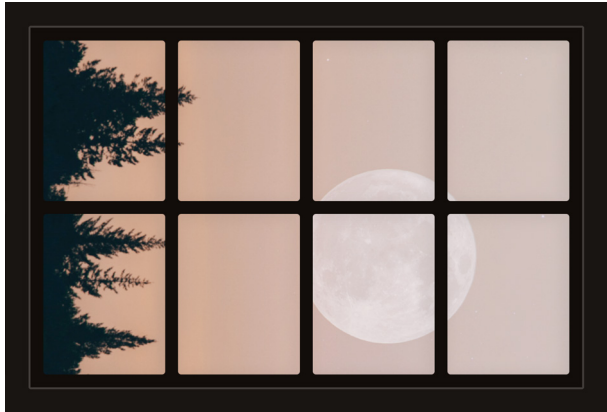

Dollhouse Windows - Set 12 (Spooky) - 1:6 Scale

16cm (6")

Visit sunidoll.com for more patterns, printables and tutorials.

SUNI

Dollhouse Windows - Set 12 (Spooky) - 1:12 Scale

8cm (3")

5cm (2")

Visit sunidoll.com for more patterns, printables and tutorials.