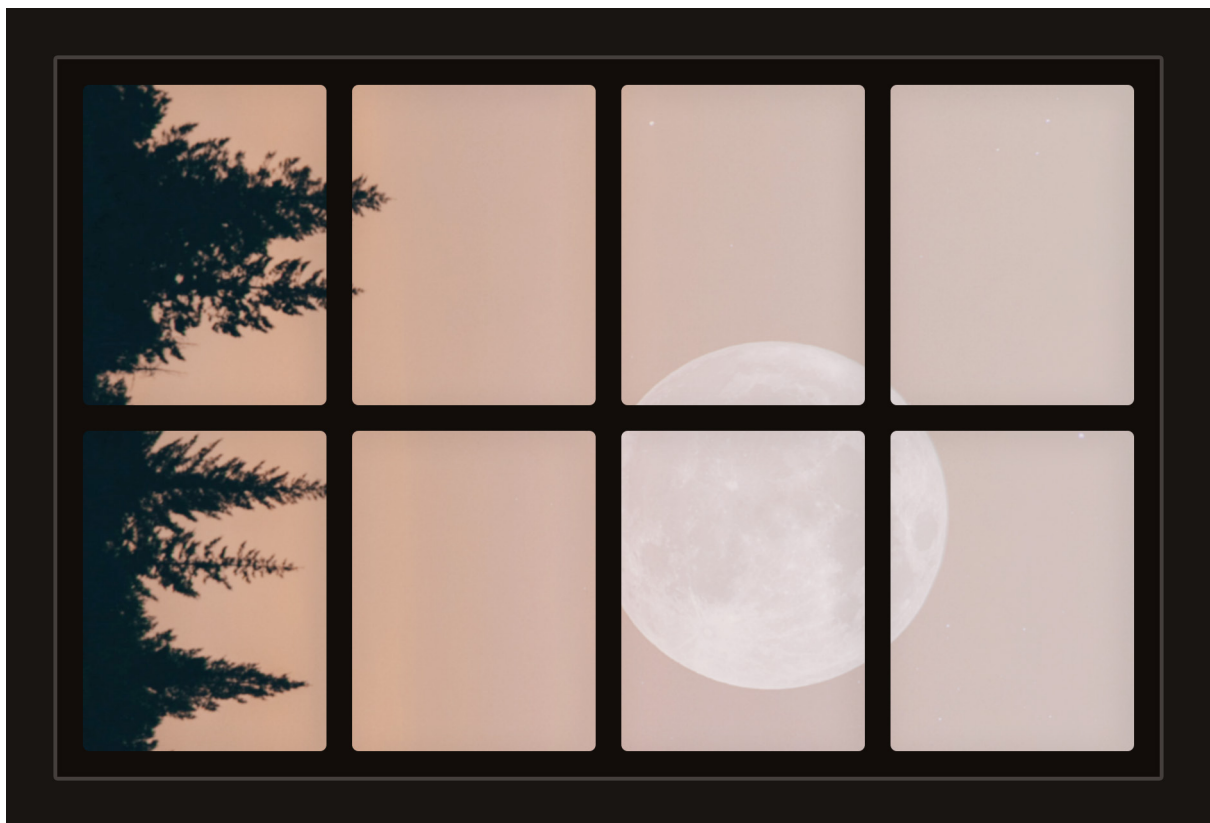

Dollhouse Windows - Set 12 (Spooky) - 1:6 Scale

16cm (6")

Visit sunidoll.com for more patterns, printables and tutorials.

SUNI

Dollhouse Windows - Set 12 (Spooky) - 1:12 Scale

8cm (3")

5cm (2")

Visit sunidoll.com for more patterns, printables and tutorials.