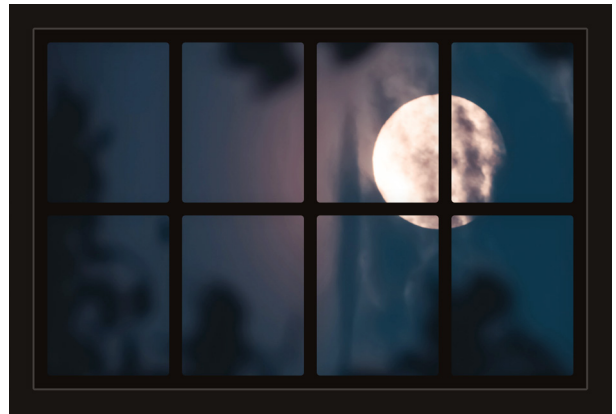

Dollhouse Windows - Set 11 (Spooky) - 1:6 Scale

16cm (6")

10cm (4")

Visit sunidoll.com for more patterns, printables and tutorials.

SUNI

Dollhouse Windows - Set 11 (Spooky) - 1:12 Scale

8cm (3")

5cm (2")