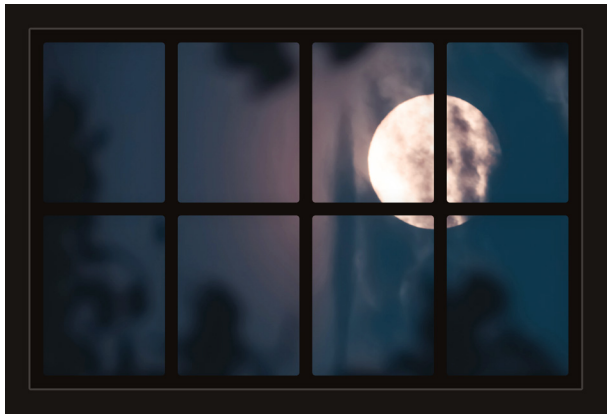

Dollhouse Windows - Set 11 (Spooky) - 1:6 Scale

16cm (6")

10cm (4")

Visit sunidoll.com for more patterns, printables and tutorials.

SUNI

Dollhouse Windows - Set 11 (Spooky) - 1:12 Scale

8cm (3")

5cm (2")