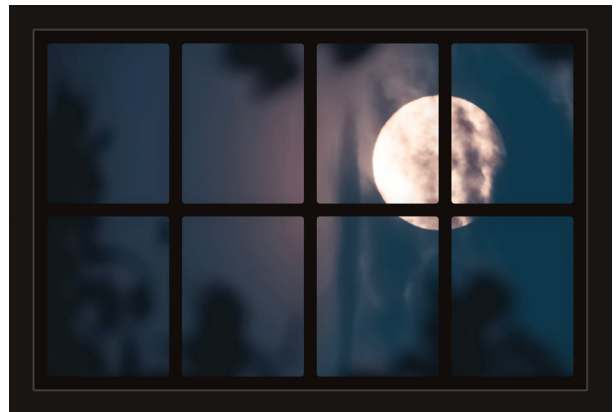

Dollhouse Windows - Set 11 (Spooky) - 1:6 Scale

16cm (6")

10cm (4")

Visit sunidoll.com for more patterns, printables and tutorials.

SUNI

Dollhouse Windows - Set 11 (Spooky) - 1:12 Scale

8cm (3")

5cm (2")