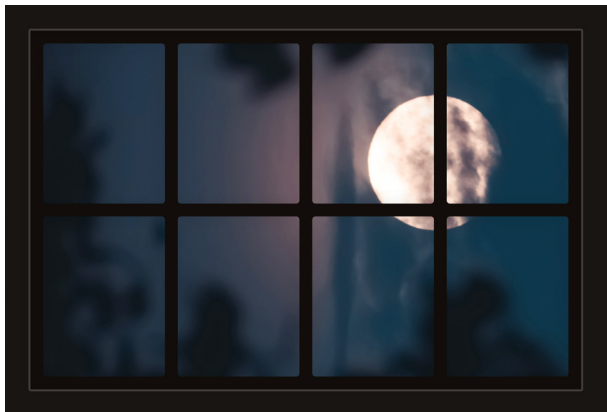

Dollhouse Windows - Set 11 (Spooky) - 1:6 Scale

16cm (6")

10cm (4")

Visit sunidoll.com for more patterns, printables and tutorials.

SUNI

Dollhouse Windows - Set 11 (Spooky) - 1:12 Scale

8cm (3")

5cm (2")