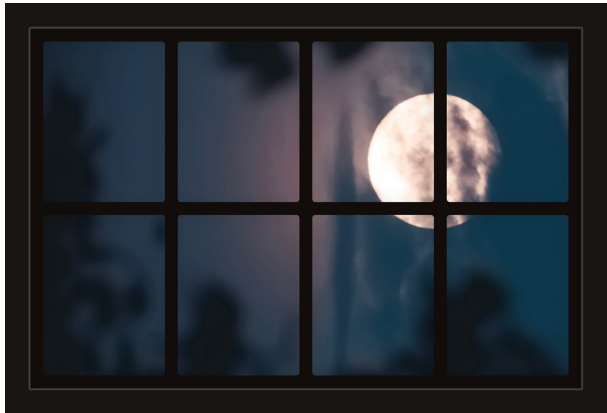

Dollhouse Windows - Set 11 (Spooky) - 1:6 Scale

16cm (6")

10cm (4")

Visit sunidoll.com for more patterns, printables and tutorials.

SUNI

Dollhouse Windows - Set 11 (Spooky) - 1:12 Scale

8cm (3")

5cm (2")