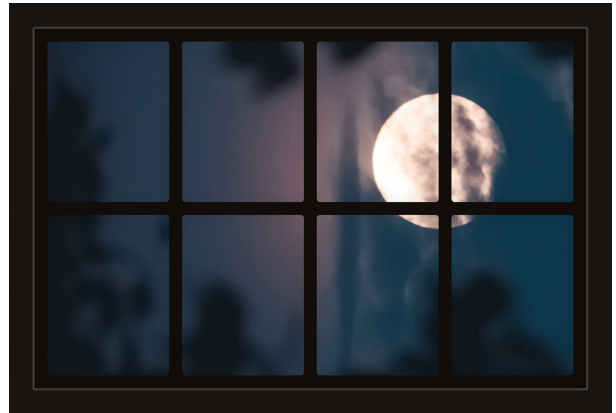

Dollhouse Windows - Set 11 (Spooky) - 1:6 Scale

16cm (6")

10cm (4")

Visit sunidoll.com for more patterns, printables and tutorials.

SUNI

Dollhouse Windows - Set 11 (Spooky) - 1:12 Scale

8cm (3")

5cm (2")