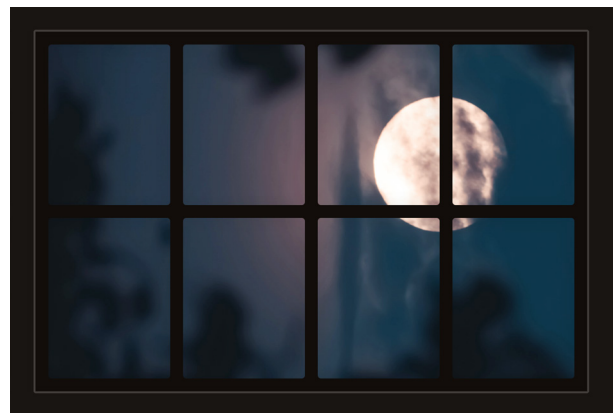

Dollhouse Windows - Set 11 (Spooky) - 1:6 Scale

16cm (6")

10cm (4")

Visit sunidoll.com for more patterns, printables and tutorials.

SUNI

Dollhouse Windows - Set 11 (Spooky) - 1:12 Scale

8cm (3")

5cm (2")