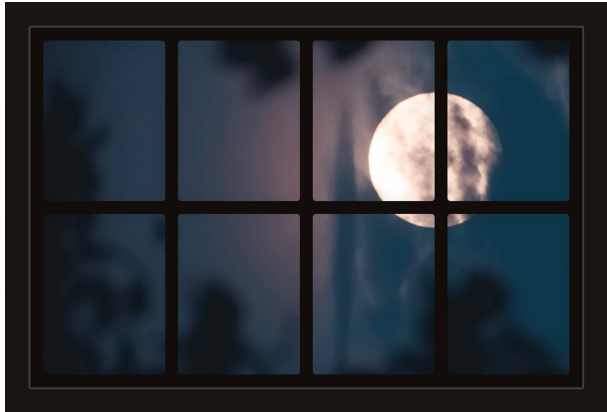

Dollhouse Windows - Set 11 (Spooky) - 1:6 Scale

16cm (6")

10cm (4")

Visit sunidoll.com for more patterns, printables and tutorials.

SUNI

Dollhouse Windows - Set 11 (Spooky) - 1:12 Scale

8cm (3")

5cm (2")