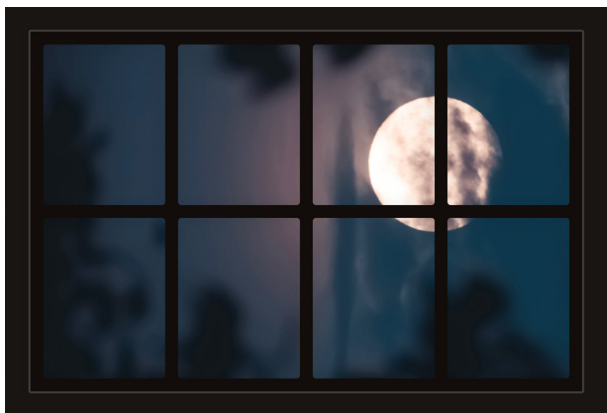

Dollhouse Windows - Set 11 (Spooky) - 1:6 Scale

16cm (6")

10cm (4")

Visit sunidoll.com for more patterns, printables and tutorials.

SUNI

Dollhouse Windows - Set 11 (Spooky) - 1:12 Scale

8cm (3")

5cm (2")