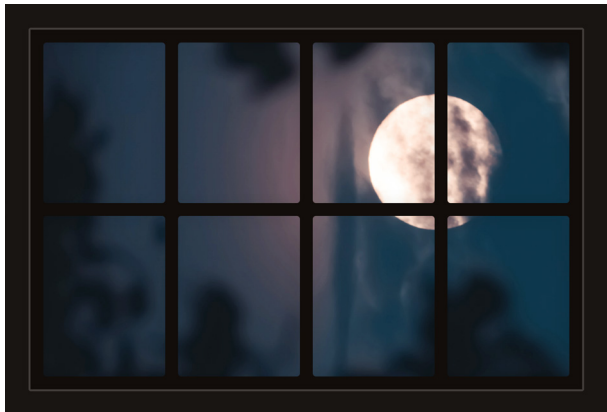

Dollhouse Windows - Set 11 (Spooky) - 1:6 Scale

16cm (6")

10cm (4")

Visit sunidoll.com for more patterns, printables and tutorials.

SUNI

Dollhouse Windows - Set 11 (Spooky) - 1:12 Scale

8cm (3")

5cm (2")