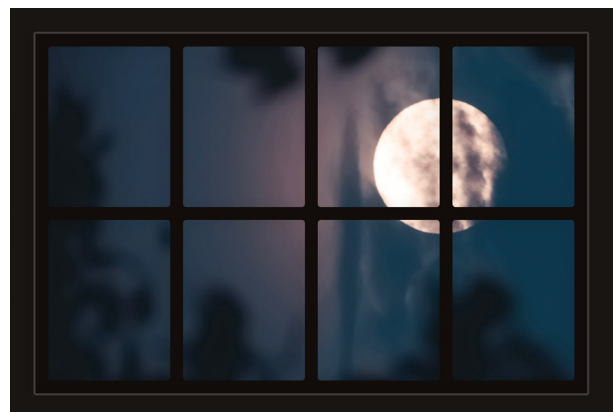

Dollhouse Windows - Set 11 (Spooky) - 1:6 Scale

16cm (6")

10cm (4")

Visit sunidoll.com for more patterns, printables and tutorials.

SUNI

Dollhouse Windows - Set 11 (Spooky) - 1:12 Scale

8cm (3")

5cm (2")