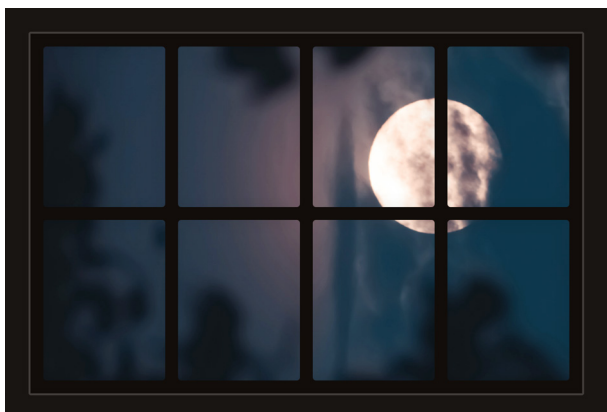

Dollhouse Windows - Set 11 (Spooky) - 1:6 Scale

16cm (6")

10cm (4")

Visit sunidoll.com for more patterns, printables and tutorials.

SUNI

Dollhouse Windows - Set 11 (Spooky) - 1:12 Scale

8cm (3")

5cm (2")