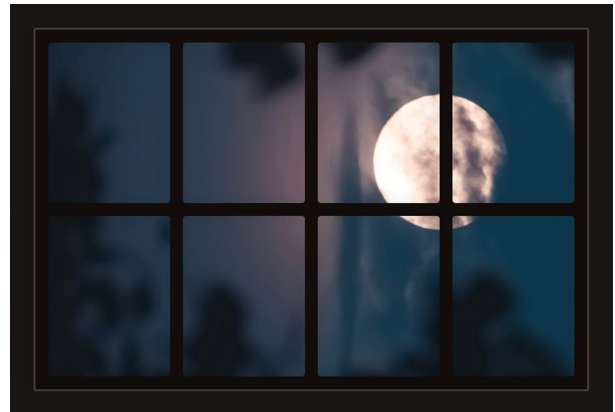

Dollhouse Windows - Set 11 (Spooky) - 1:6 Scale

16cm (6")

10cm (4")

Visit sunidoll.com for more patterns, printables and tutorials.

SUNI

Dollhouse Windows - Set 11 (Spooky) - 1:12 Scale

8cm (3")

5cm (2")