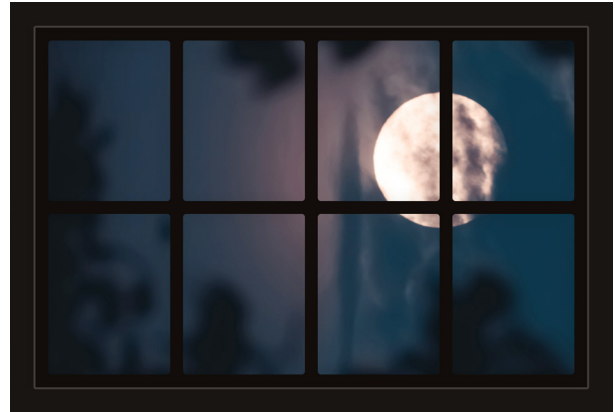

Dollhouse Windows - Set 11 (Spooky) - 1:6 Scale

16cm (6")

10cm (4")

Visit sunidoll.com for more patterns, printables and tutorials.

SUNI

Dollhouse Windows - Set 11 (Spooky) - 1:12 Scale

8cm (3")

5cm (2")