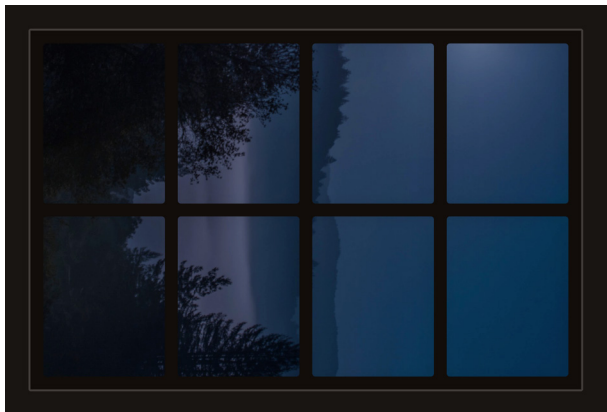

# Dollhouse Windows - Set 10 (Spooky) - 1:6 Scale

16cm (6")

10cm (4")

Visit [sunidoll.com](http://sunidoll.com) for more patterns, printables and tutorials.

SUNI

# Dollhouse Windows - Set 10 (Spooky) - 1:12 Scale

8cm (3")

5cm (2")

Visit [sunidoll.com](http://sunidoll.com) for more patterns, printables and tutorials.

SUNI