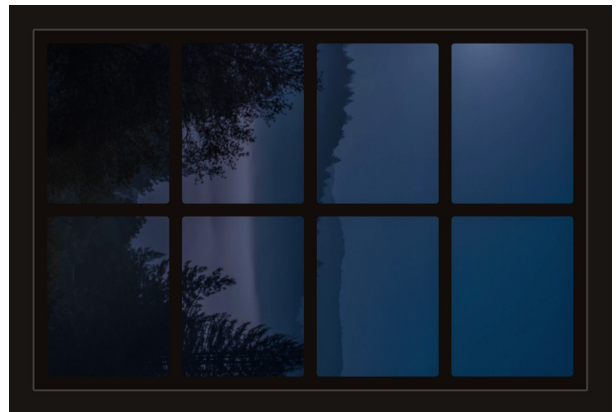

# Dollhouse Windows - Set 10 (Spooky) - 1:6 Scale

16cm (6")

10cm (4")

Visit [sunidoll.com](http://sunidoll.com) for more patterns, printables and tutorials.

SUNI

# Dollhouse Windows - Set 10 (Spooky) - 1:12 Scale

8cm (3")

5cm (2")

Visit [sunidoll.com](http://sunidoll.com) for more patterns, printables and tutorials.

SUNI