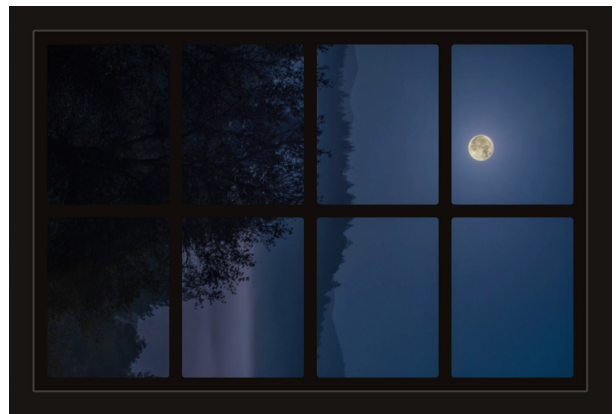

# Dollhouse Windows - Set 10 (Spooky) - 1:6 Scale

16cm (6")

10cm (4")

Visit [sunidoll.com](http://sunidoll.com) for more patterns, printables and tutorials.

SUNI

# Dollhouse Windows - Set 10 (Spooky) - 1:12 Scale

8cm (3")

5cm (2")

Visit [sunidoll.com](http://sunidoll.com) for more patterns, printables and tutorials.

SUNI