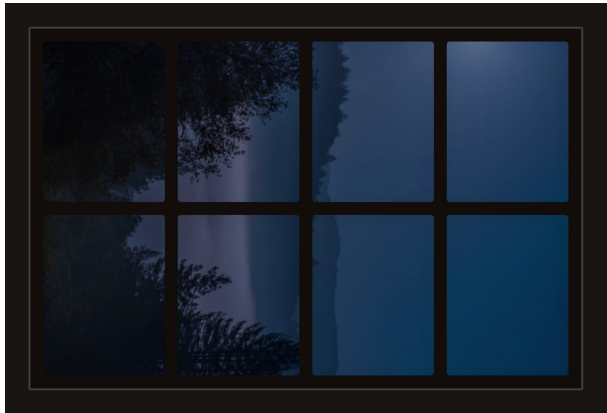

# Dollhouse Windows - Set 10 (Spooky) - 1:6 Scale

16cm (6")

10cm (4")

Visit [sunidoll.com](http://sunidoll.com) for more patterns, printables and tutorials.

SUNI

# Dollhouse Windows - Set 10 (Spooky) - 1:12 Scale

8cm (3")

5cm (2")

Visit [sunidoll.com](http://sunidoll.com) for more patterns, printables and tutorials.

SUNI