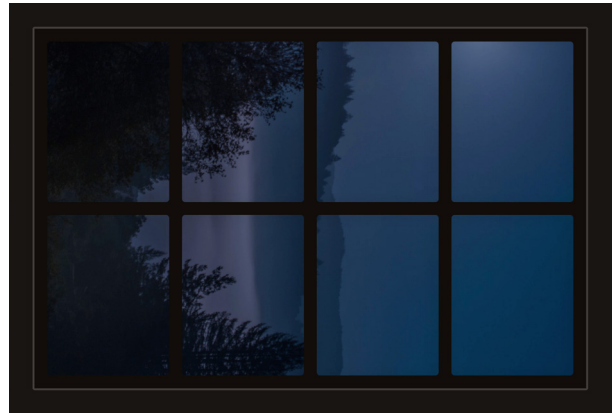

# Dollhouse Windows - Set 10 (Spooky) - 1:6 Scale

16cm (6")

10cm (4")

Visit [sunidoll.com](http://sunidoll.com) for more patterns, printables and tutorials.

SUNI

# Dollhouse Windows - Set 10 (Spooky) - 1:12 Scale

8cm (3")

5cm (2")

Visit [sunidoll.com](http://sunidoll.com) for more patterns, printables and tutorials.

SUNI