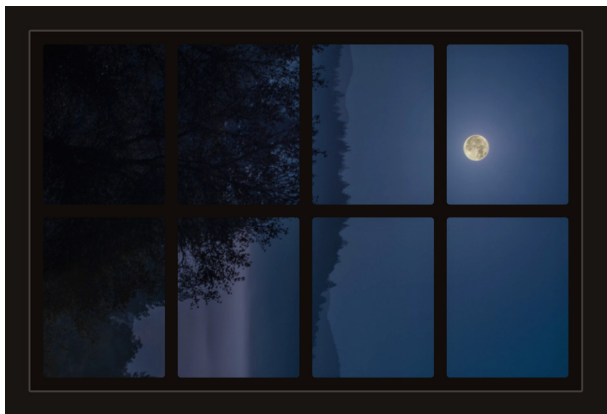

# Dollhouse Windows - Set 10 (Spooky) - 1:6 Scale

16cm (6")

10cm (4")

Visit [sunidoll.com](http://sunidoll.com) for more patterns, printables and tutorials.

SUNI

# Dollhouse Windows - Set 10 (Spooky) - 1:12 Scale

8cm (3")

5cm (2")

Visit [sunidoll.com](http://sunidoll.com) for more patterns, printables and tutorials.

SUNI