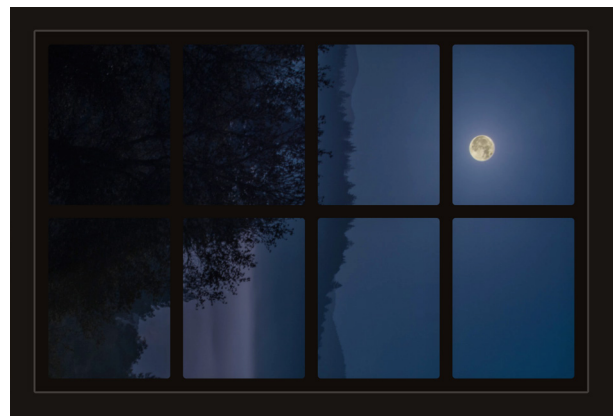

# Dollhouse Windows - Set 10 (Spooky) - 1:6 Scale

16cm (6")

Visit [sunidoll.com](http://sunidoll.com) for more patterns, printables and tutorials.

SUNI

# Dollhouse Windows - Set 10 (Spooky) - 1:12 Scale

8cm (3")

5cm (2")

Visit [sunidoll.com](http://sunidoll.com) for more patterns, printables and tutorials.

SUNI