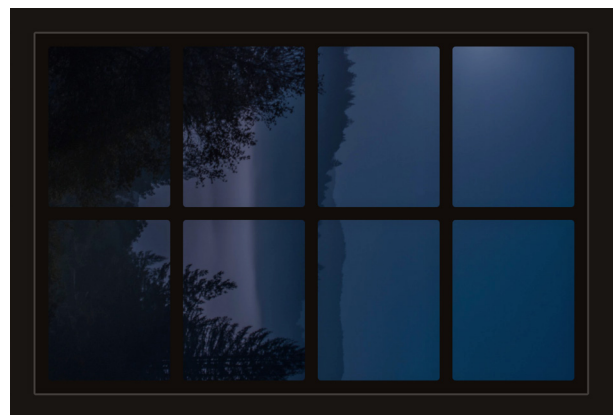

# Dollhouse Windows - Set 10 (Spooky) - 1:6 Scale

16cm (6")

Visit [sunidoll.com](http://sunidoll.com) for more patterns, printables and tutorials.

SUNI

# Dollhouse Windows - Set 10 (Spooky) - 1:12 Scale

8cm (3")

5cm (2")

Visit [sunidoll.com](http://sunidoll.com) for more patterns, printables and tutorials.

SUNI