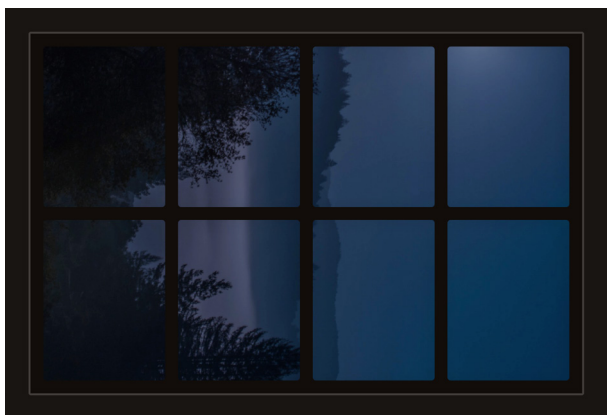

# Dollhouse Windows - Set 10 (Spooky) - 1:6 Scale

16cm (6")

Visit [sunidoll.com](http://sunidoll.com) for more patterns, printables and tutorials.

SUNI

# Dollhouse Windows - Set 10 (Spooky) - 1:12 Scale

8cm (3")

5cm (2")

Visit [sunidoll.com](http://sunidoll.com) for more patterns, printables and tutorials.

SUNI