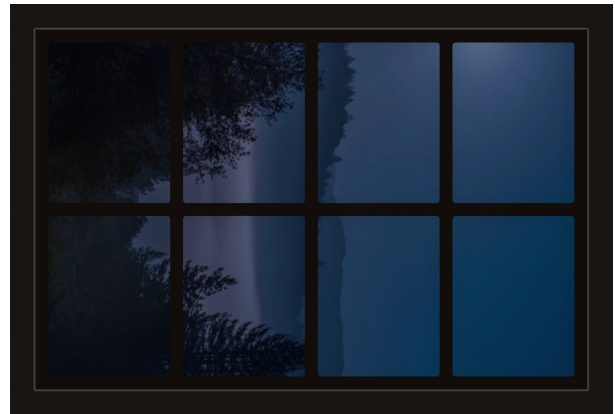

# Dollhouse Windows - Set 10 (Spooky) - 1:6 Scale

16cm (6")

Visit [sunidoll.com](http://sunidoll.com) for more patterns, printables and tutorials.

SUNI

# Dollhouse Windows - Set 10 (Spooky) - 1:12 Scale

8cm (3")

5cm (2")

Visit [sunidoll.com](http://sunidoll.com) for more patterns, printables and tutorials.

SUNI