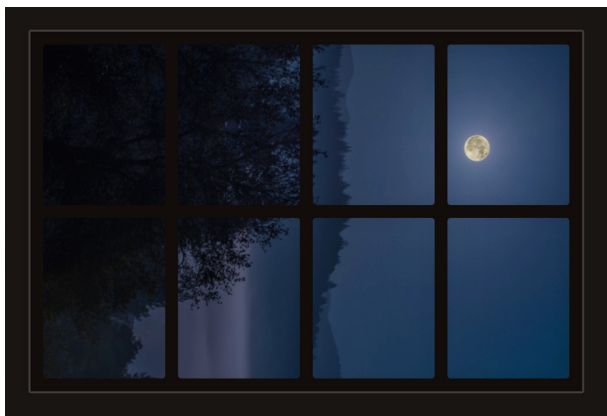

# Dollhouse Windows - Set 10 (Spooky) - 1:6 Scale

16cm (6")

Visit [sunidoll.com](http://sunidoll.com) for more patterns, printables and tutorials.

SUNI

# Dollhouse Windows - Set 10 (Spooky) - 1:12 Scale

8cm (3")

5cm (2")

Visit [sunidoll.com](http://sunidoll.com) for more patterns, printables and tutorials.

SUNI