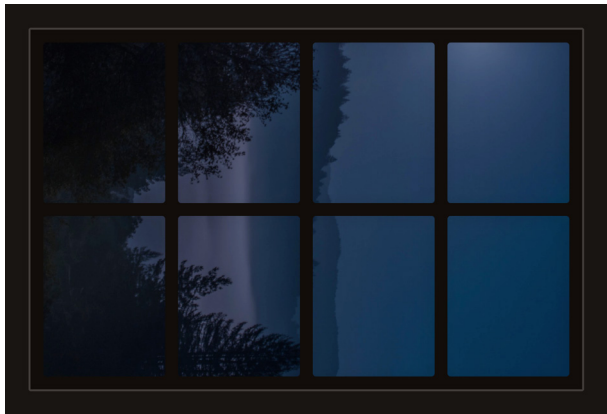

# Dollhouse Windows - Set 10 (Spooky) - 1:6 Scale

16cm (6")

Visit [sunidoll.com](http://sunidoll.com) for more patterns, printables and tutorials.

SUNI

# Dollhouse Windows - Set 10 (Spooky) - 1:12 Scale

8cm (3")

5cm (2")

Visit [sunidoll.com](http://sunidoll.com) for more patterns, printables and tutorials.

SUNI