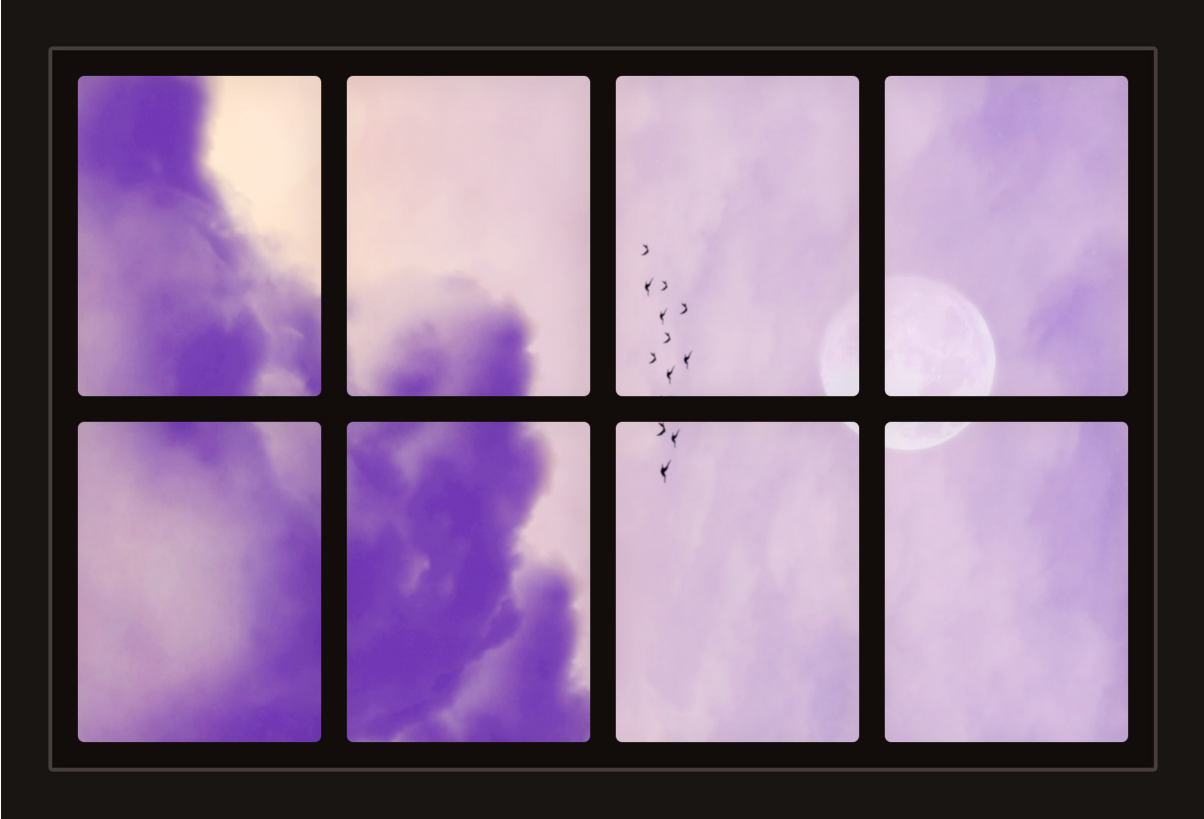

# Dollhouse Windows - Set 1 (Spooky) - 1:6 Scale

16cm (6")

10cm (4")

Visit [sunidoll.com](http://sunidoll.com) for more patterns, printables and tutorials.

# Dollhouse Windows - Set 1 (Spooky) - 1:12 Scale

8cm (3")

5cm (2")

Visit [sunidoll.com](http://sunidoll.com) for more patterns, printables and tutorials.

SUNI