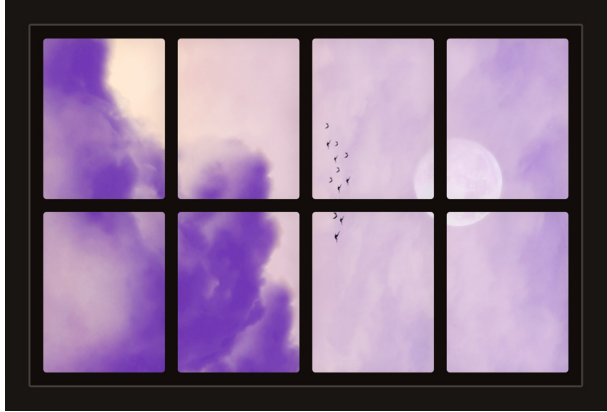

# Dollhouse Windows - Set 1 (Spooky) - 1:6 Scale

16cm (6")

10cm (4")

Visit [sunidoll.com](http://sunidoll.com) for more patterns, printables and tutorials.

# Dollhouse Windows - Set 1 (Spooky) - 1:12 Scale

8cm (3")

5cm (2")

Visit [sunidoll.com](http://sunidoll.com) for more patterns, printables and tutorials.

SUNI