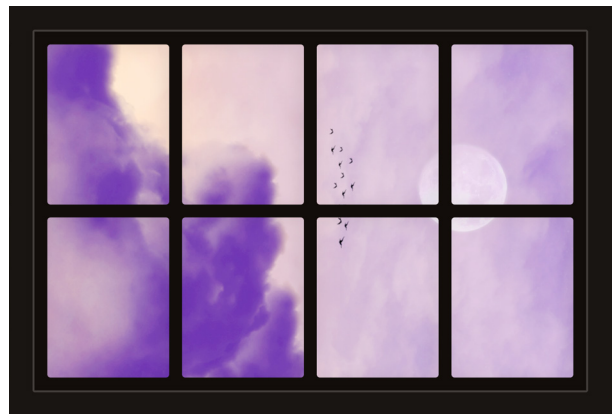

# Dollhouse Windows - Set 1 (Spooky) - 1:6 Scale

16cm (6")

10cm (4")

Visit [sunidoll.com](http://sunidoll.com) for more patterns, printables and tutorials.

# Dollhouse Windows - Set 1 (Spooky) - 1:12 Scale

8cm (3")

5cm (2")

Visit [sunidoll.com](http://sunidoll.com) for more patterns, printables and tutorials.

SUNI