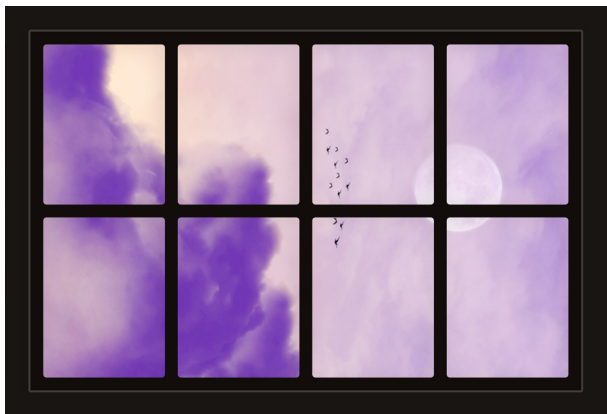

# Dollhouse Windows - Set 1 (Spooky) - 1:6 Scale

16cm (6")

10cm (4")

Visit [sunidoll.com](http://sunidoll.com) for more patterns, printables and tutorials.

# Dollhouse Windows - Set 1 (Spooky) - 1:12 Scale

8cm (3")

5cm (2")

Visit [sunidoll.com](http://sunidoll.com) for more patterns, printables and tutorials.

SUNI