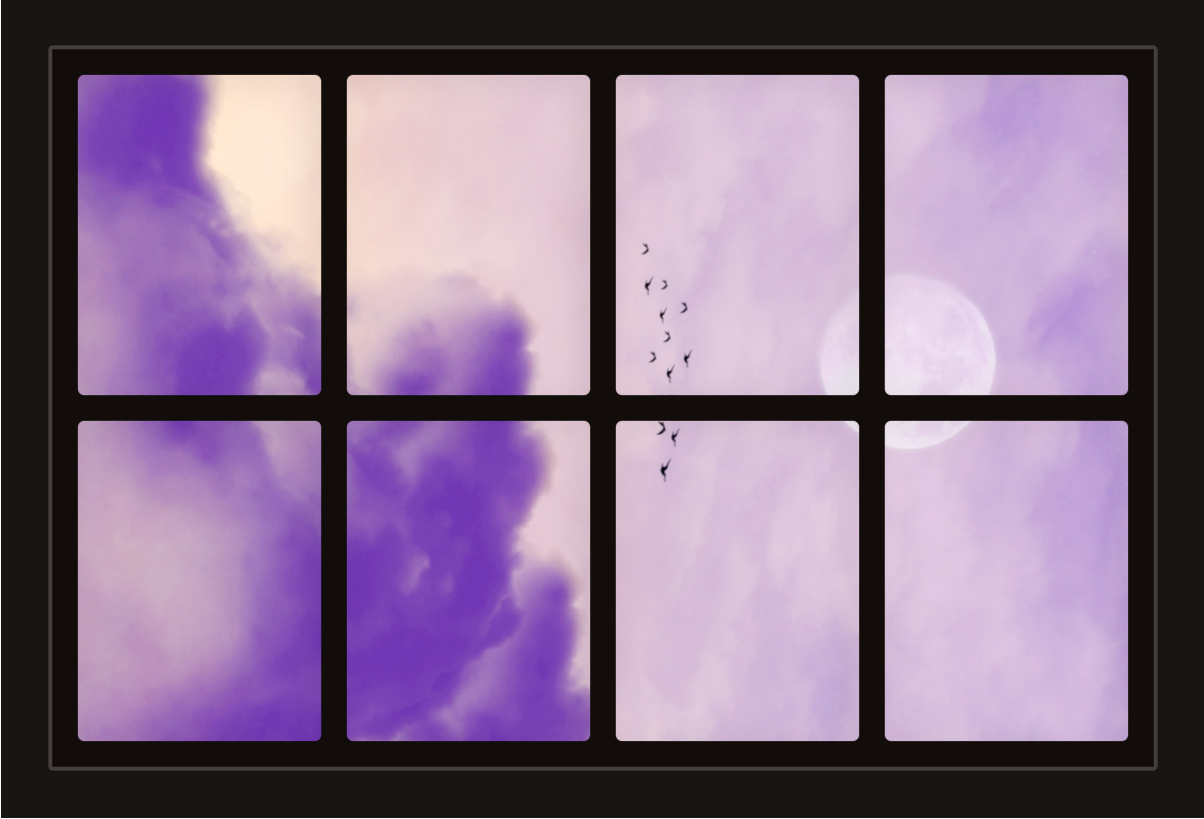

# Dollhouse Windows - Set 1 (Spooky) - 1:6 Scale

16cm (6")

10cm (4")

Visit [sunidoll.com](http://sunidoll.com) for more patterns, printables and tutorials.

# Dollhouse Windows - Set 1 (Spooky) - 1:12 Scale

8cm (3")

5cm (2")

Visit [sunidoll.com](http://sunidoll.com) for more patterns, printables and tutorials.

SUNI