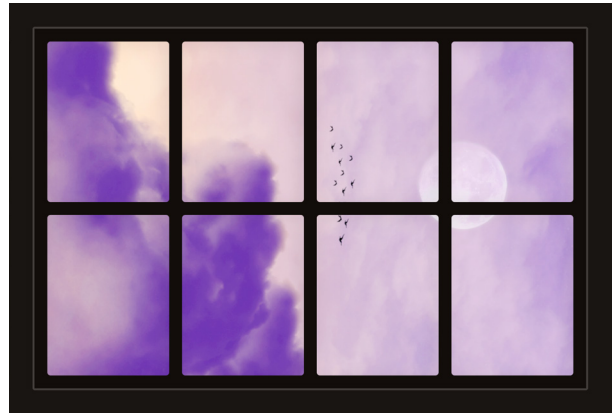

# Dollhouse Windows - Set 1 (Spooky) - 1:6 Scale

16cm (6")

10cm (4")

Visit [sunidoll.com](http://sunidoll.com) for more patterns, printables and tutorials.

# Dollhouse Windows - Set 1 (Spooky) - 1:12 Scale

8cm (3")

5cm (2")

Visit [sunidoll.com](http://sunidoll.com) for more patterns, printables and tutorials.

SUNI