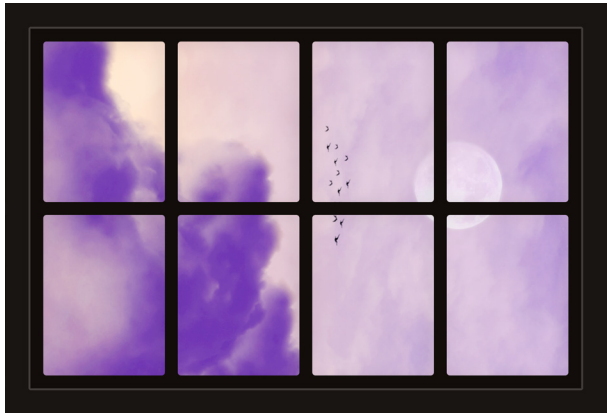

# Dollhouse Windows - Set 1 (Spooky) - 1:6 Scale

16cm (6")

10cm (4")

Visit [sunidoll.com](http://sunidoll.com) for more patterns, printables and tutorials.

# Dollhouse Windows - Set 1 (Spooky) - 1:12 Scale

8cm (3")

5cm (2")

Visit [sunidoll.com](http://sunidoll.com) for more patterns, printables and tutorials.

SUNI