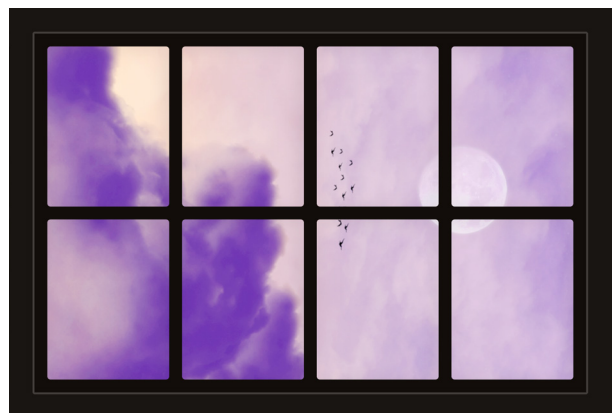

# Dollhouse Windows - Set 1 (Spooky) - 1:6 Scale

16cm (6")

10cm (4")

Visit [sunidoll.com](http://sunidoll.com) for more patterns, printables and tutorials.

# Dollhouse Windows - Set 1 (Spooky) - 1:12 Scale

8cm (3")

5cm (2")

Visit [sunidoll.com](http://sunidoll.com) for more patterns, printables and tutorials.

SUNI