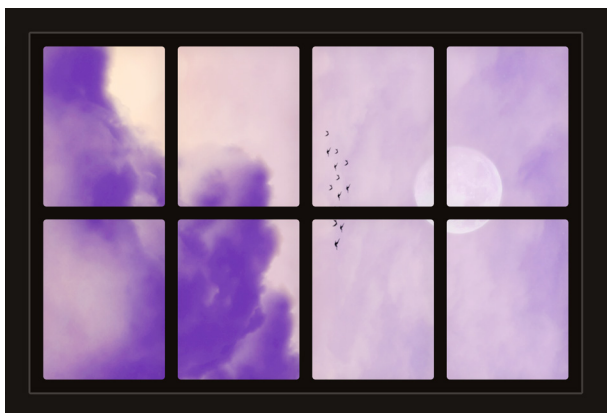

# Dollhouse Windows - Set 1 (Spooky) - 1:6 Scale

16cm (6")

10cm (4")

Visit [sunidoll.com](http://sunidoll.com) for more patterns, printables and tutorials.

# Dollhouse Windows - Set 1 (Spooky) - 1:12 Scale

8cm (3")

5cm (2")

Visit [sunidoll.com](http://sunidoll.com) for more patterns, printables and tutorials.

SUNI