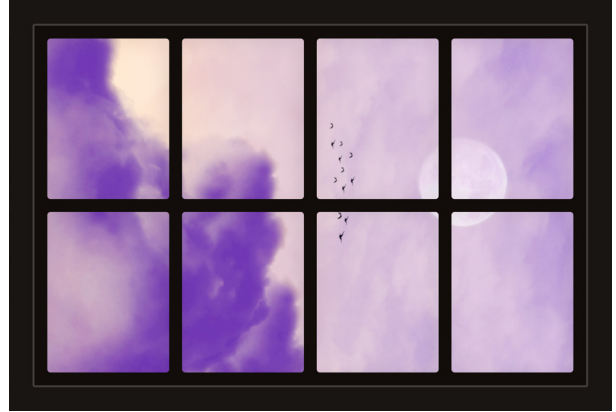

# Dollhouse Windows - Set 1 (Spooky) - 1:6 Scale

16cm (6")

10cm (4")

Visit [sunidoll.com](http://sunidoll.com) for more patterns, printables and tutorials.

# Dollhouse Windows - Set 1 (Spooky) - 1:12 Scale

8cm (3")

5cm (2")

Visit [sunidoll.com](http://sunidoll.com) for more patterns, printables and tutorials.

SUNI