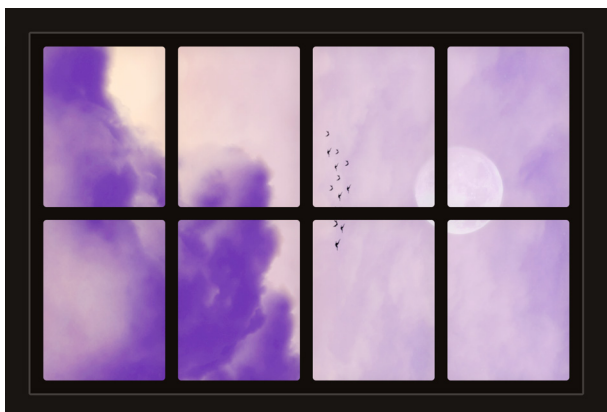

Dollhouse Windows - Set 1 (Spooky) - 1:6 Scale

16cm (6")

Visit sunidoll.com for more patterns, printables and tutorials.

SUNI

Dollhouse Windows - Set 1 (Spooky) - 1:12 Scale

8cm (3")

5cm (2")

Visit sunidoll.com for more patterns, printables and tutorials.