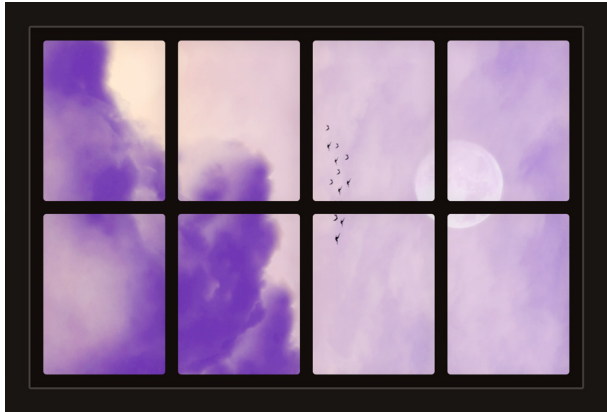

Dollhouse Windows - Set 1 (Spooky) - 1:6 Scale

16cm (6")

Visit sunidoll.com for more patterns, printables and tutorials.

SUNI

Dollhouse Windows - Set 1 (Spooky) - 1:12 Scale

8cm (3")

5cm (2")

Visit sunidoll.com for more patterns, printables and tutorials.