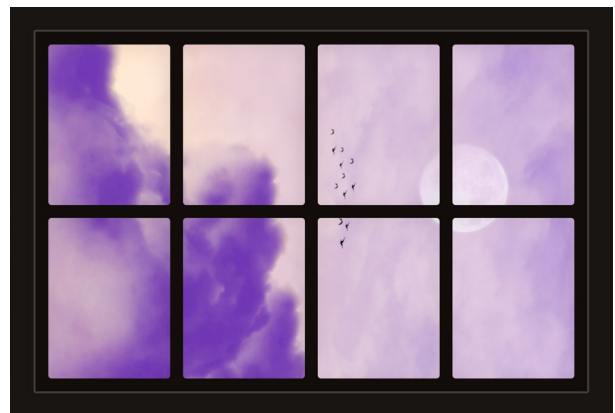

Dollhouse Windows - Set 1 (Spooky) - 1:6 Scale

16cm (6")

Visit sunidoll.com for more patterns, printables and tutorials.

SUNI

Dollhouse Windows - Set 1 (Spooky) - 1:12 Scale

8cm (3")

5cm (2")

Visit sunidoll.com for more patterns, printables and tutorials.