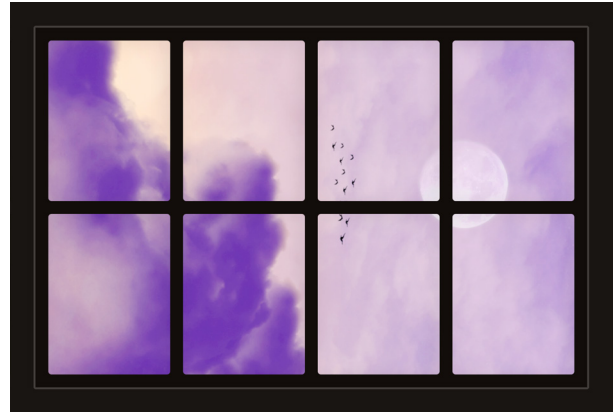

Dollhouse Windows - Set 1 (Spooky) - 1:6 Scale

16cm (6")

Visit sunidoll.com for more patterns, printables and tutorials.

SUNI

Dollhouse Windows - Set 1 (Spooky) - 1:12 Scale

8cm (3")

5cm (2")

Visit sunidoll.com for more patterns, printables and tutorials.