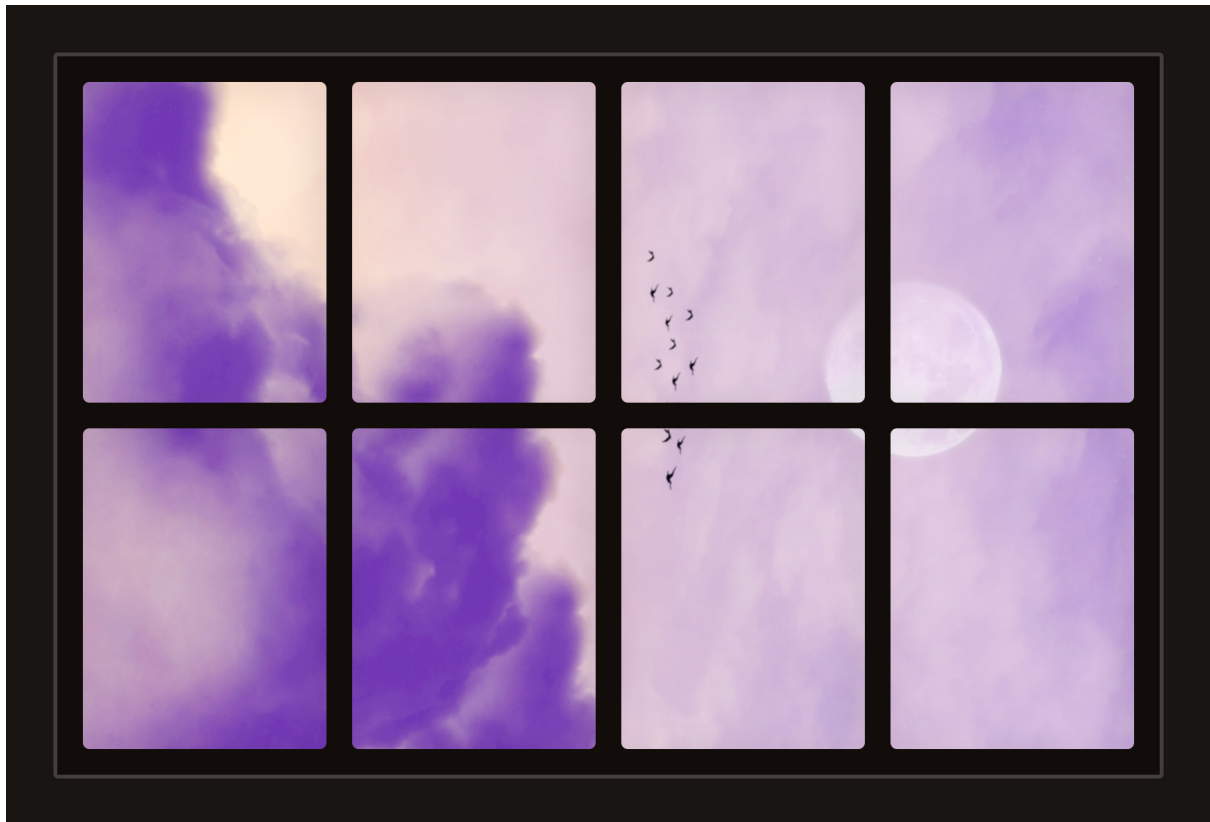

Dollhouse Windows - Set 1 (Spooky) - 1:6 Scale

16cm (6")

Visit sunidoll.com for more patterns, printables and tutorials.

SUNI

Dollhouse Windows - Set 1 (Spooky) - 1:12 Scale

8cm (3")

5cm (2")

Visit sunidoll.com for more patterns, printables and tutorials.