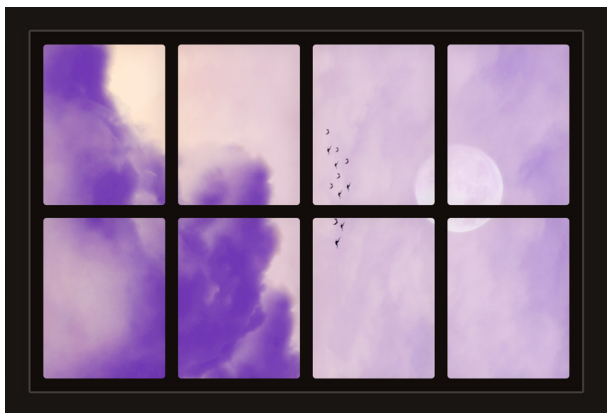

Dollhouse Windows - Set 1 (Spooky) - 1:6 Scale

16cm (6")

Visit sunidoll.com for more patterns, printables and tutorials.

SUNI

Dollhouse Windows - Set 1 (Spooky) - 1:12 Scale

8cm (3")

5cm (2")

Visit sunidoll.com for more patterns, printables and tutorials.