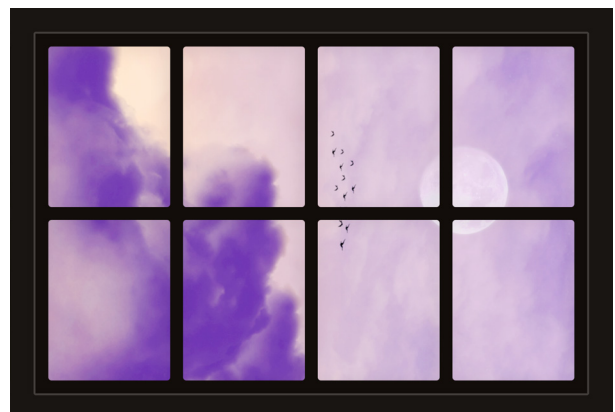

Dollhouse Windows - Set 1 (Spooky) - 1:6 Scale

16cm (6")

Visit sunidoll.com for more patterns, printables and tutorials.

SUNI

Dollhouse Windows - Set 1 (Spooky) - 1:12 Scale

8cm (3")

5cm (2")

Visit sunidoll.com for more patterns, printables and tutorials.