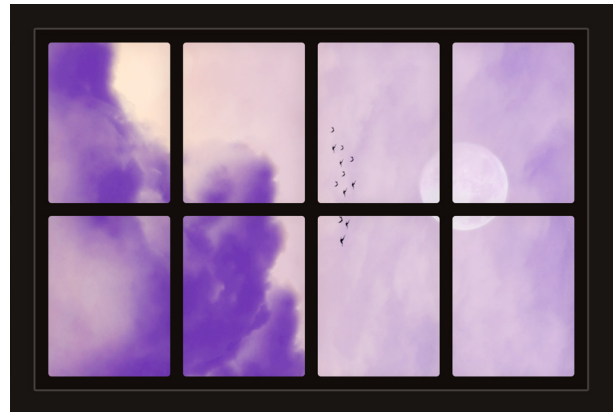

Dollhouse Windows - Set 1 (Spooky) - 1:6 Scale

16cm (6")

Visit sunidoll.com for more patterns, printables and tutorials.

SUNI

Dollhouse Windows - Set 1 (Spooky) - 1:12 Scale

8cm (3")

5cm (2")

Visit sunidoll.com for more patterns, printables and tutorials.