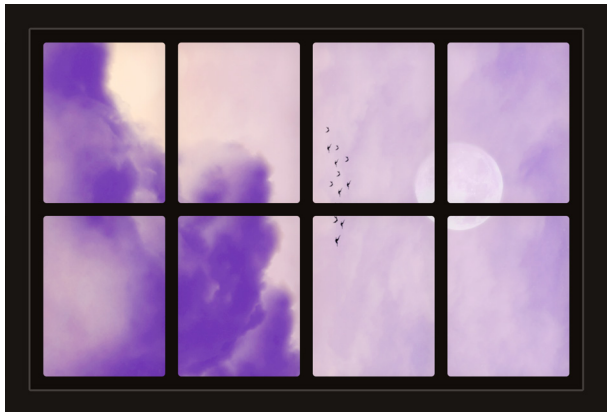

Dollhouse Windows - Set 1 (Spooky) - 1:6 Scale

16cm (6")

Visit sunidoll.com for more patterns, printables and tutorials.

SUNI

Dollhouse Windows - Set 1 (Spooky) - 1:12 Scale

8cm (3")

5cm (2")

Visit sunidoll.com for more patterns, printables and tutorials.