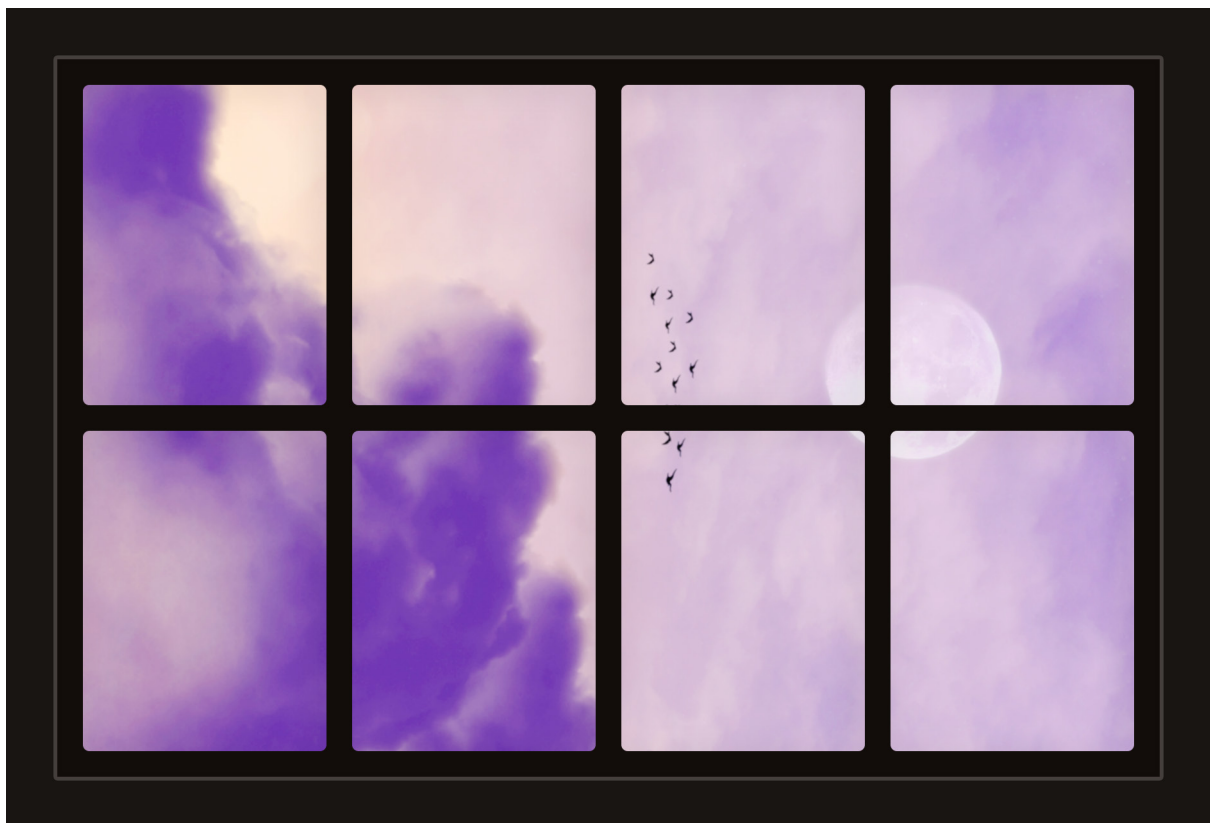

Dollhouse Windows - Set 1 (Spooky) - 1:6 Scale

16cm (6")

Visit sunidoll.com for more patterns, printables and tutorials.

SUNI

Dollhouse Windows - Set 1 (Spooky) - 1:12 Scale

8cm (3")

5cm (2")

Visit sunidoll.com for more patterns, printables and tutorials.