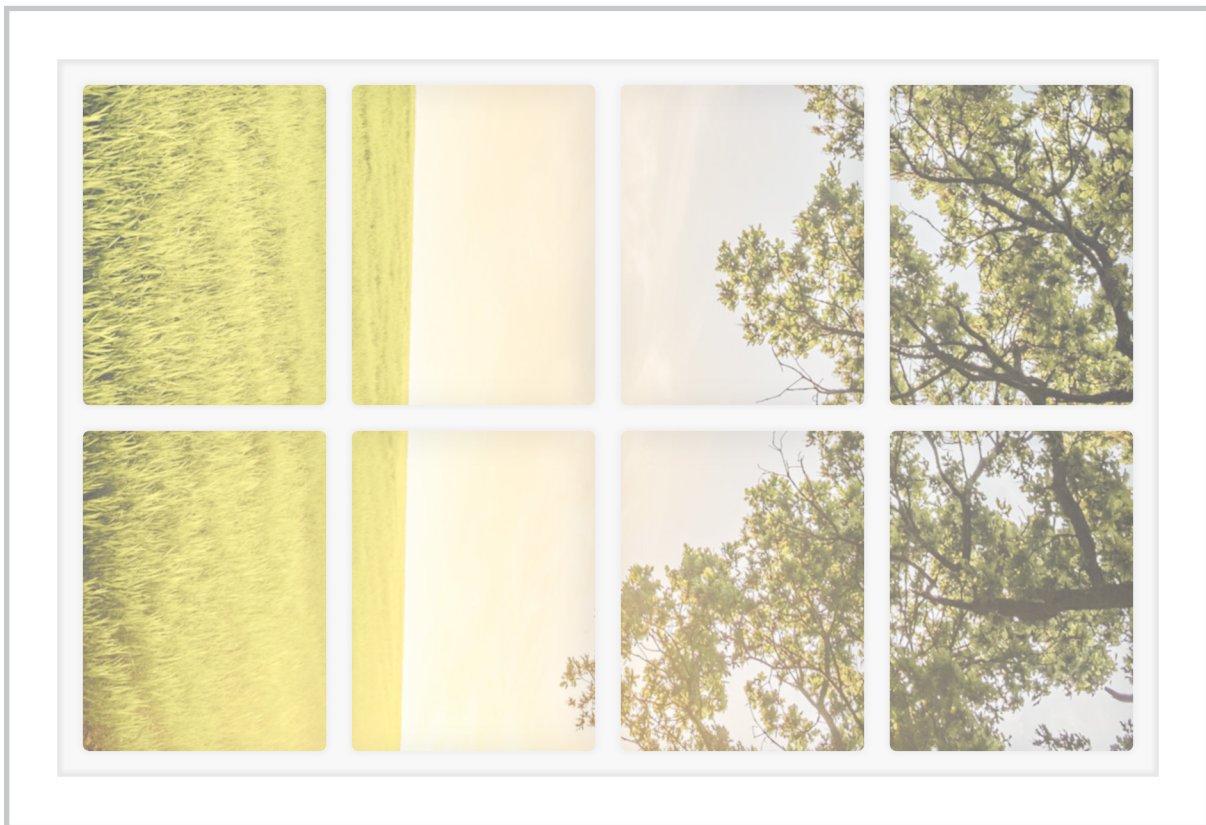

Dollhouse Windows - Set 9 (White) - 1:6 Scale

16cm (6")

10cm (4")

Visit sunidoll.com for more patterns and tutorials.

SUNI

Dollhouse Windows - Set 9 (White) - 1:12 Scale

8cm (3")

Visit sunidoll.com for more patterns and tutorials.