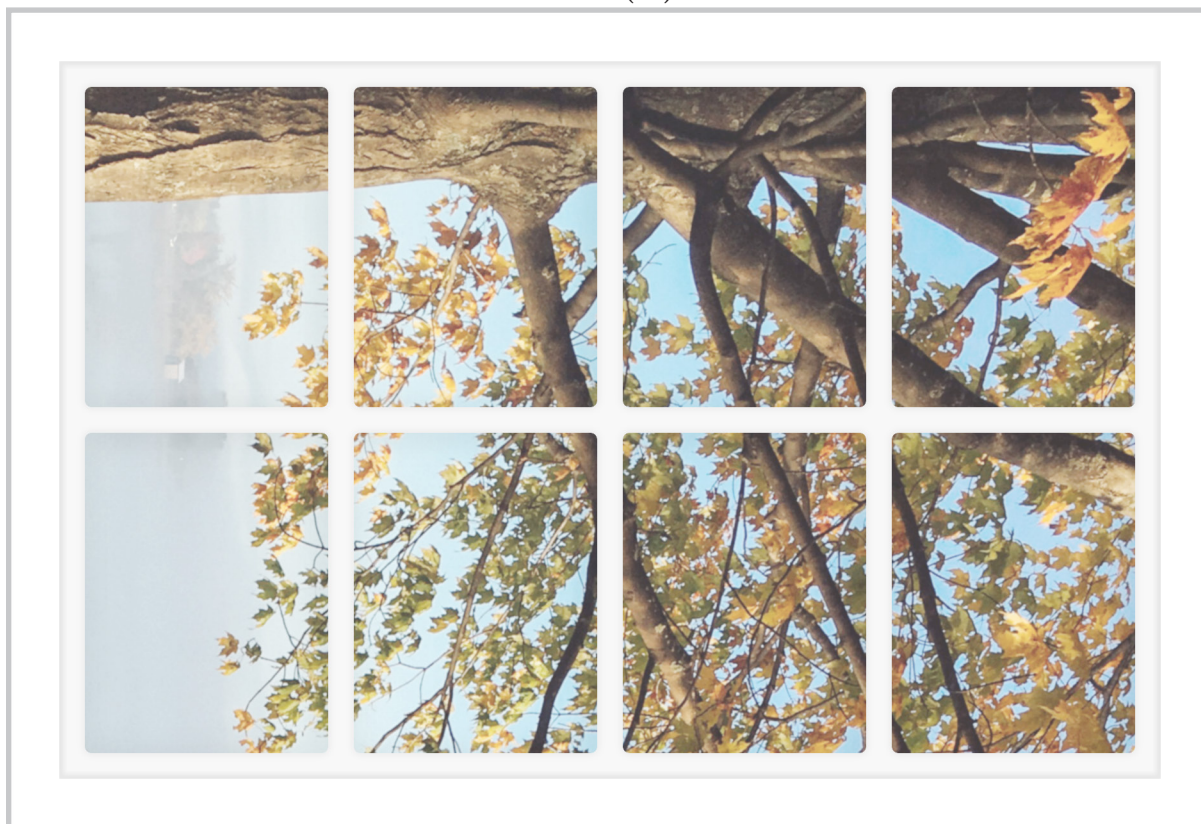

Dollhouse Windows - Set 6 (White) - 1:6 Scale

16cm (6")

10cm (4")

Visit sunidoll.com for more patterns and tutorials.

SUNI

Dollhouse Windows - Set 6 (White) - 1:12 Scale

8cm (3")

Visit sunidoll.com for more patterns and tutorials.