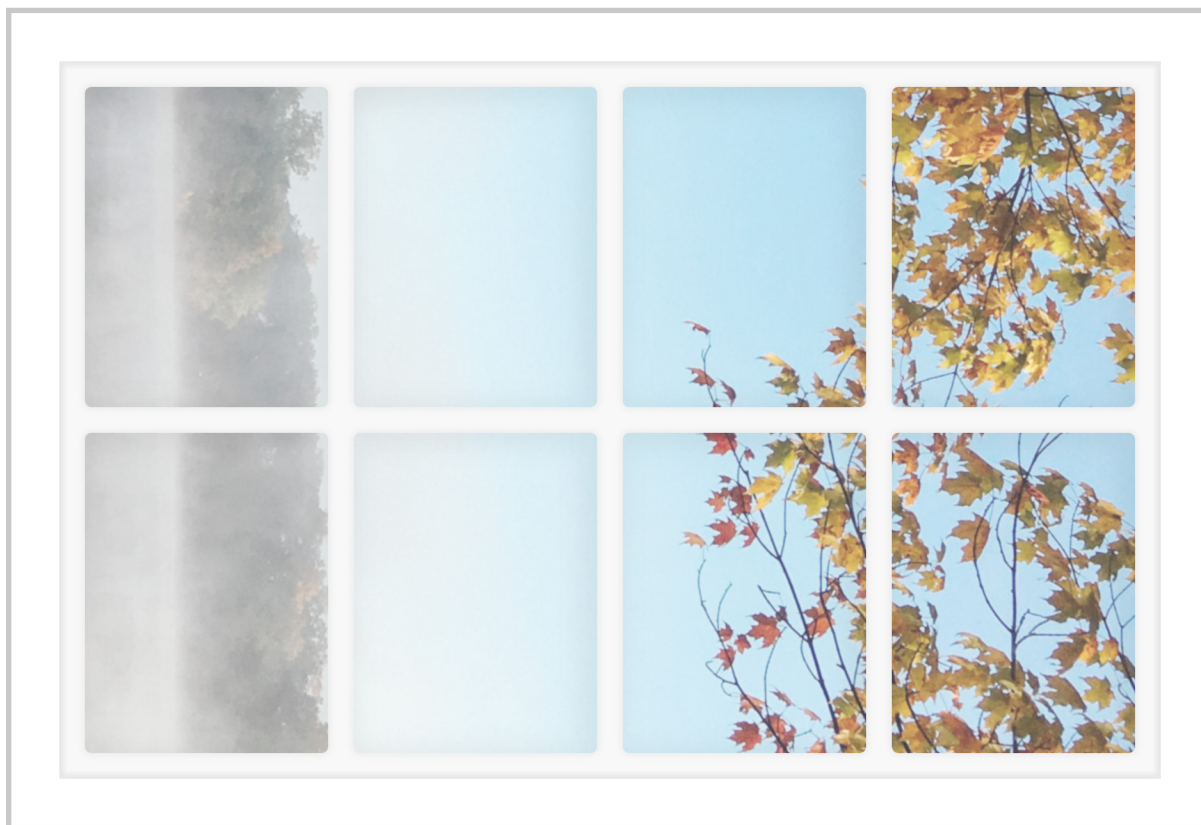

Dollhouse Windows - Set 6 (White) - 1:6 Scale

16cm (6")

10cm (4")

Visit sunidoll.com for more patterns and tutorials.

SUNI

Dollhouse Windows - Set 6 (White) - 1:12 Scale

8cm (3")

Visit sunidoll.com for more patterns and tutorials.