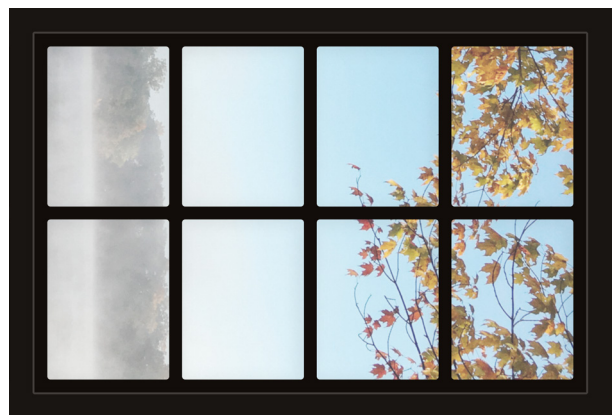

# Dollhouse Windows - Set 6 (Dark) - 1:6 Scale

16cm (6")

10cm (4")

Visit [sunidoll.com](http://sunidoll.com) for more patterns and tutorials.

# Dollhouse Windows - Set 6 (Dark) - 1:12 Scale

8cm (3")

5cm (2")

Visit [sunidoll.com](http://sunidoll.com) for more patterns and tutorials.

SUNI