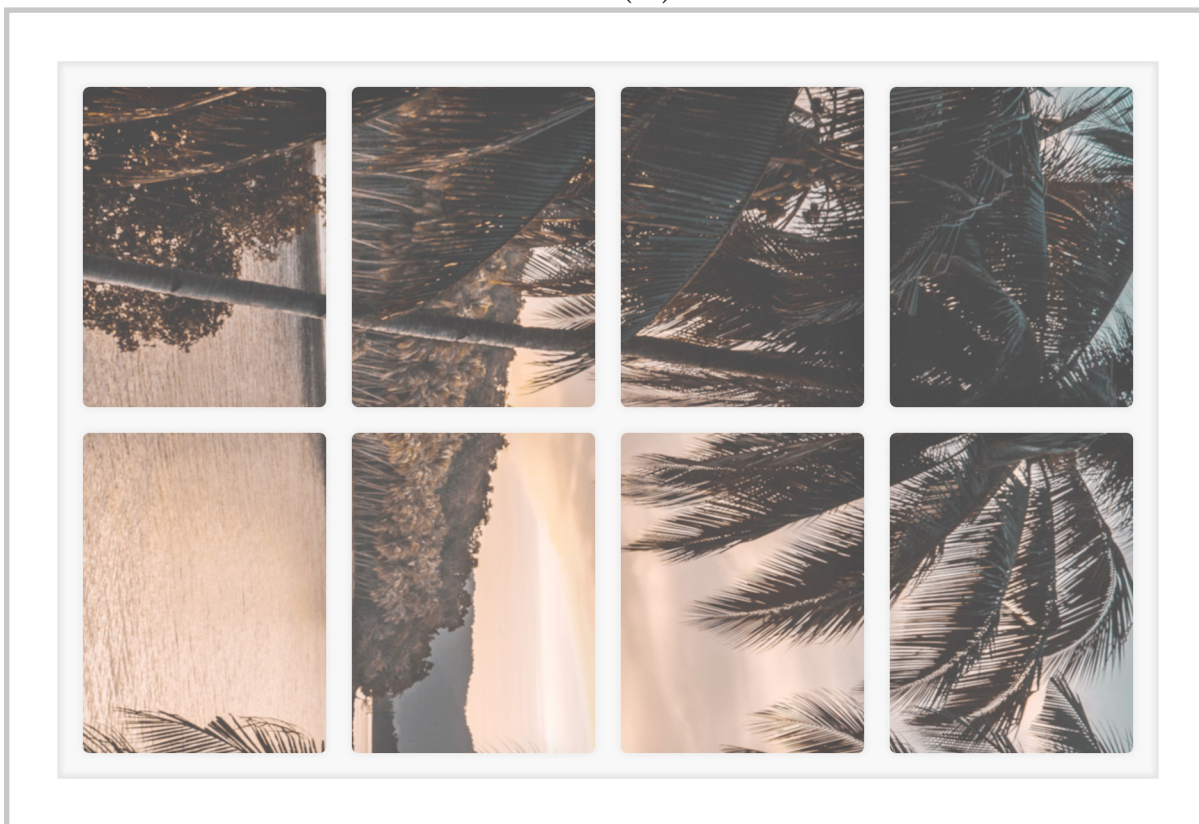

Dollhouse Windows - Set 5 (White) - 1:6 Scale

16cm (6")

Visit sunidoll.com for more patterns and tutorials.

SUNI

Dollhouse Windows - Set 5 (White) - 1:12 Scale

8cm (3")

5cm (2")

Visit sunidoll.com for more patterns and tutorials.