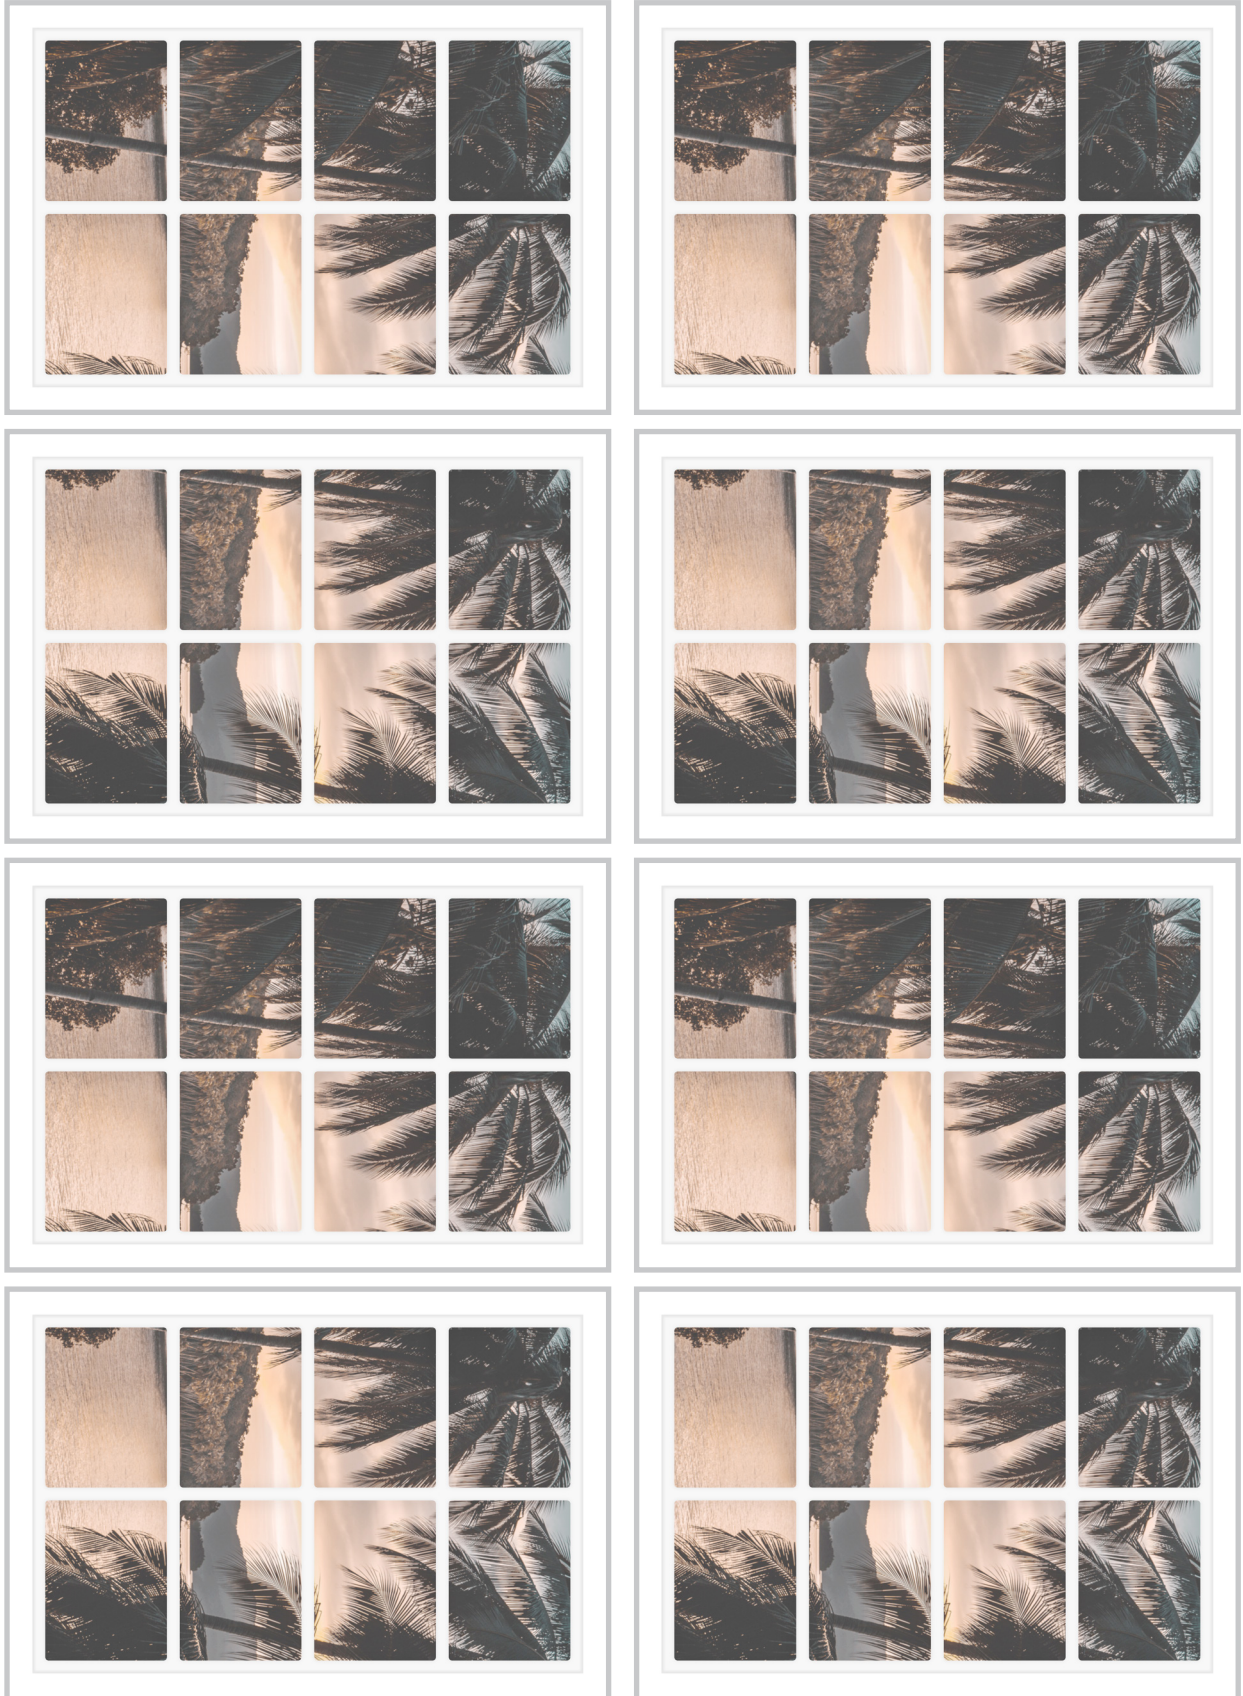

Dollhouse Windows - Set 5 (White) - 1:6 Scale

16cm (6")

Visit sunidoll.com for more patterns and tutorials.

SUNI

Dollhouse Windows - Set 5 (White) - 1:12 Scale

8cm (3")

5cm (2")

Visit sunidoll.com for more patterns and tutorials.