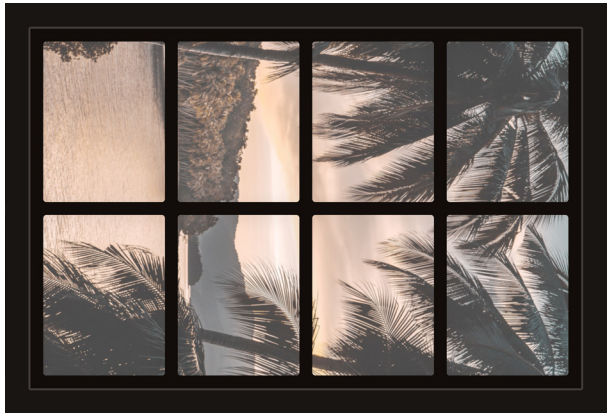

Visit sunidoll.com for more patterns and tutorials.

SUNI