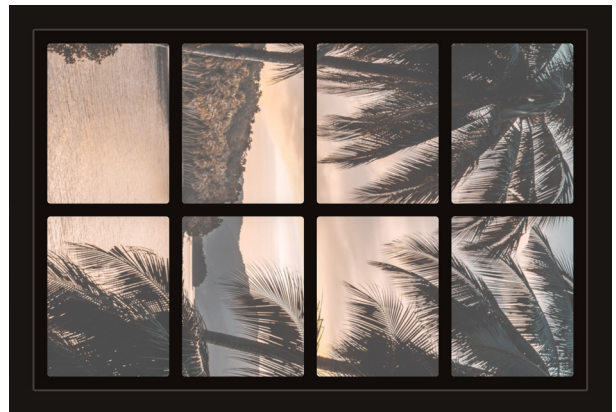

Visit sunidoll.com for more patterns and tutorials.

SUNI