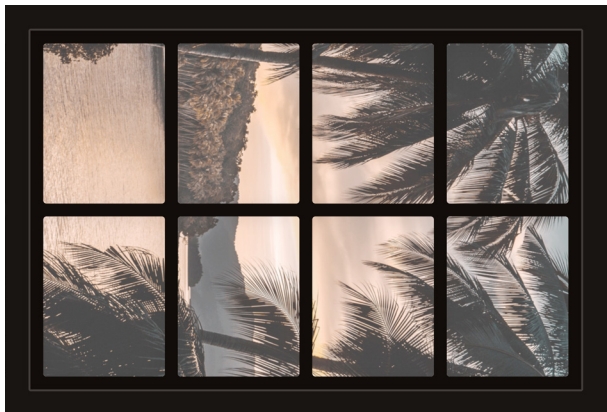

Visit sunidoll.com for more patterns and tutorials.

SUNI