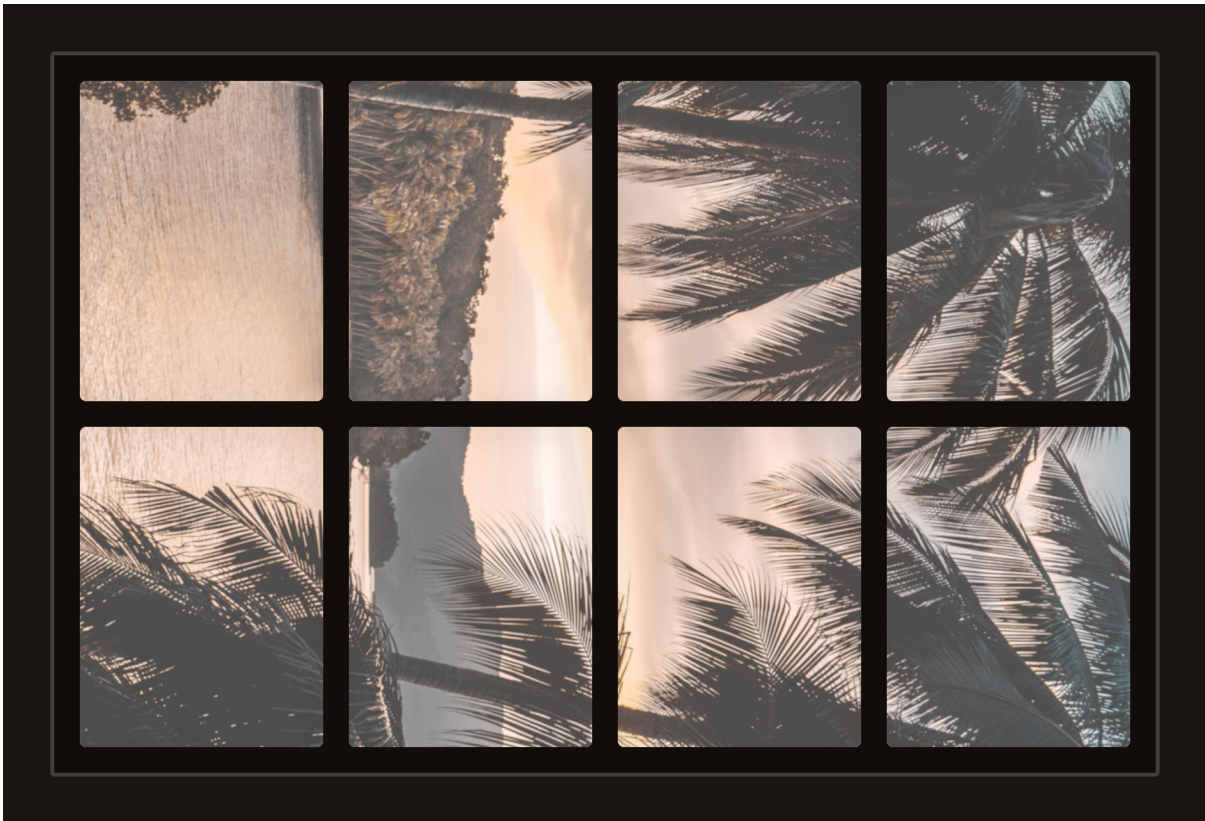

# Dollhouse Windows - Set 5 (Dark) - 1:6 Scale

16cm (6")

10cm (4")

Visit [sunidoll.com](http://sunidoll.com) for more patterns and tutorials.

# Dollhouse Windows - Set 5 (Dark) - 1:12 Scale

8cm (3")

5cm (2")

Visit [sunidoll.com](http://sunidoll.com) for more patterns and tutorials.

SUNI