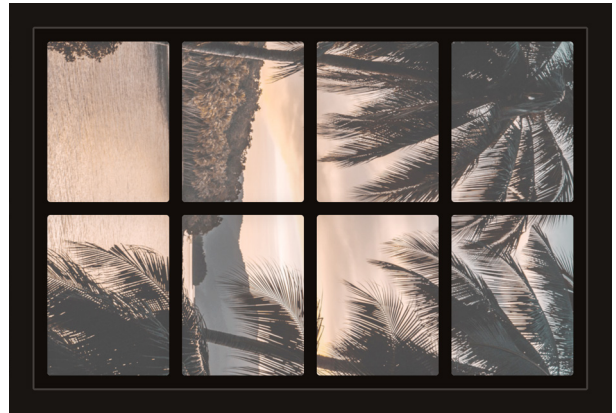

# Dollhouse Windows - Set 5 (Dark) - 1:6 Scale

16cm (6")

10cm (4")

Visit [sunidoll.com](http://sunidoll.com) for more patterns and tutorials.

# Dollhouse Windows - Set 5 (Dark) - 1:12 Scale

8cm (3")

5cm (2")

Visit [sunidoll.com](http://sunidoll.com) for more patterns and tutorials.

SUNI