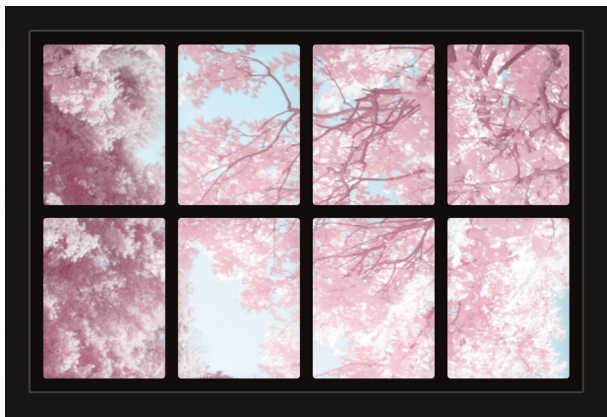

Dollhouse Windows - Set 4 (Dark) - 1:6 Scale

16cm (6")

10cm (4")

Visit sunidoll.com for more patterns and tutorials.

SUNI

Dollhouse Windows - Set 4 (Dark) - 1:12 Scale

8cm (3")

5cm (2")