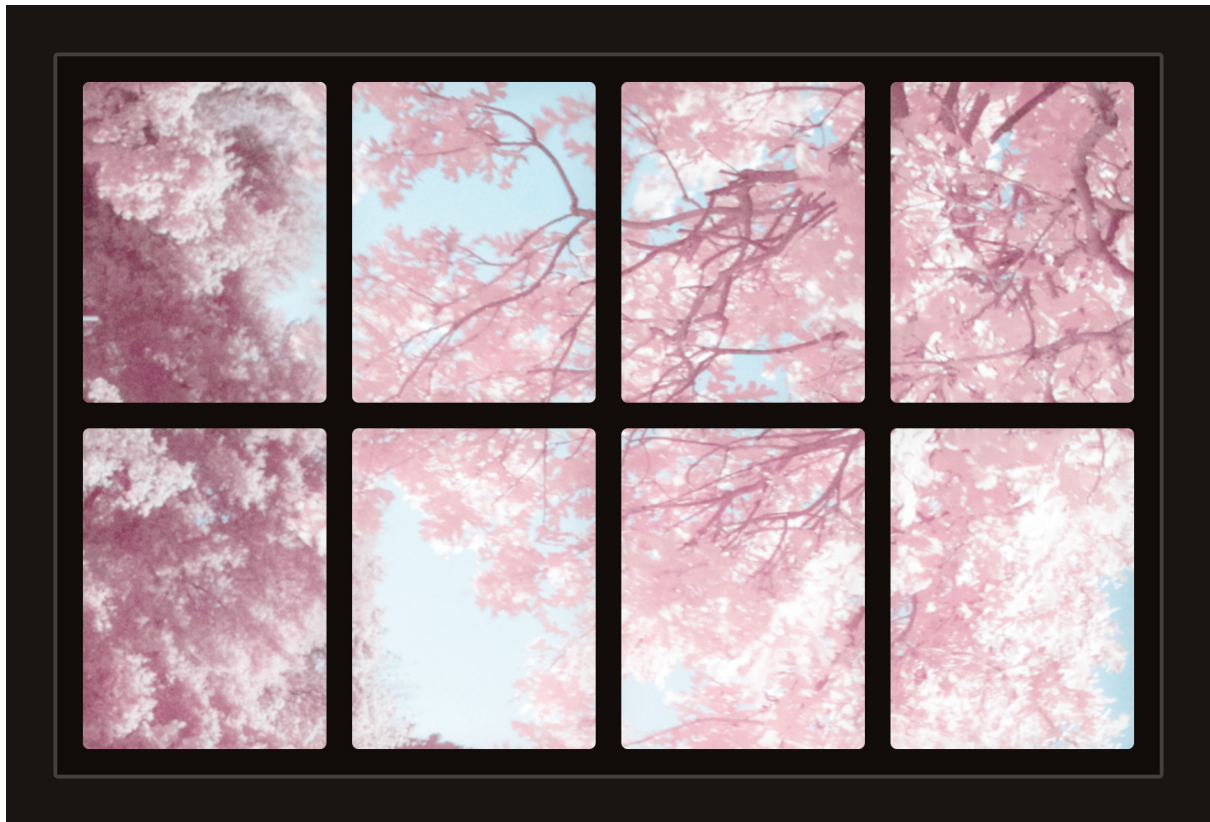

Dollhouse Windows - Set 4 (Dark) - 1:6 Scale

16cm (6")

10cm (4")

Visit sunidoll.com for more patterns and tutorials.

SUNI

Dollhouse Windows - Set 4 (Dark) - 1:12 Scale

8cm (3")

5cm (2")