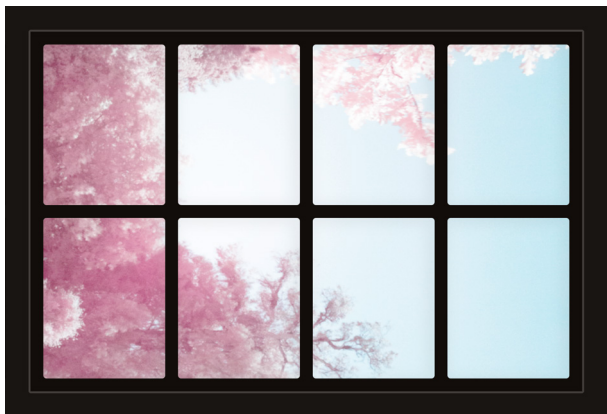

Dollhouse Windows - Set 4 (Dark) - 1:6 Scale

16cm (6")

10cm (4")

Visit sunidoll.com for more patterns and tutorials.

SUNI

Dollhouse Windows - Set 4 (Dark) - 1:12 Scale

8cm (3")

5cm (2")