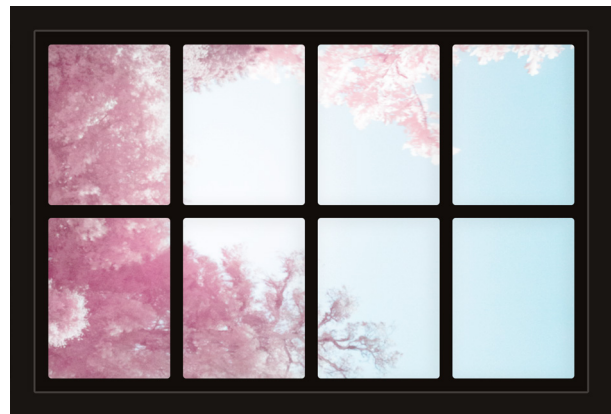

Dollhouse Windows - Set 4 (Dark) - 1:6 Scale

16cm (6")

10cm (4")

Visit sunidoll.com for more patterns and tutorials.

SUNI

Dollhouse Windows - Set 4 (Dark) - 1:12 Scale

8cm (3")

5cm (2")