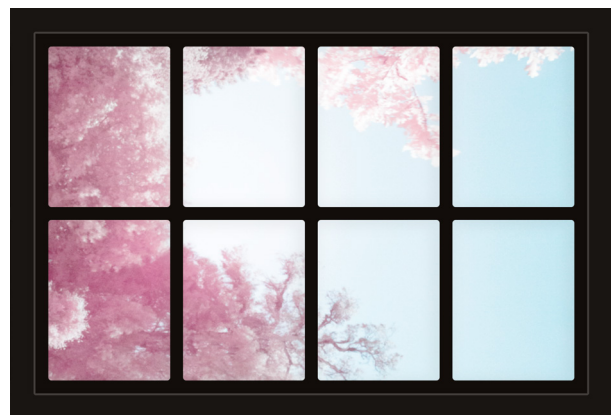

Dollhouse Windows - Set 4 (Dark) - 1:6 Scale

16cm (6")

10cm (4")

Visit sunidoll.com for more patterns and tutorials.

SUNI

Dollhouse Windows - Set 4 (Dark) - 1:12 Scale

8cm (3")

5cm (2")