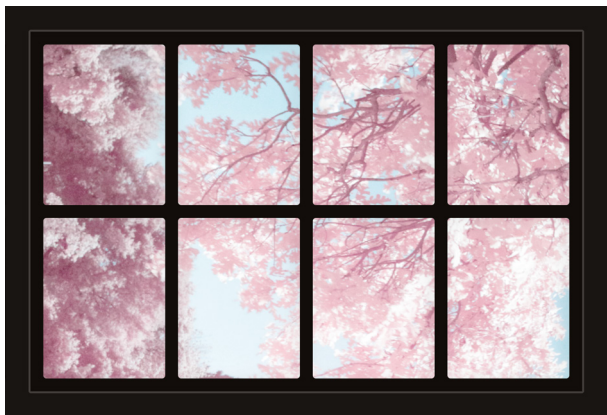

Dollhouse Windows - Set 4 (Dark) - 1:6 Scale

16cm (6")

10cm (4")

Visit sunidoll.com for more patterns and tutorials.

SUNI

Dollhouse Windows - Set 4 (Dark) - 1:12 Scale

8cm (3")

5cm (2")