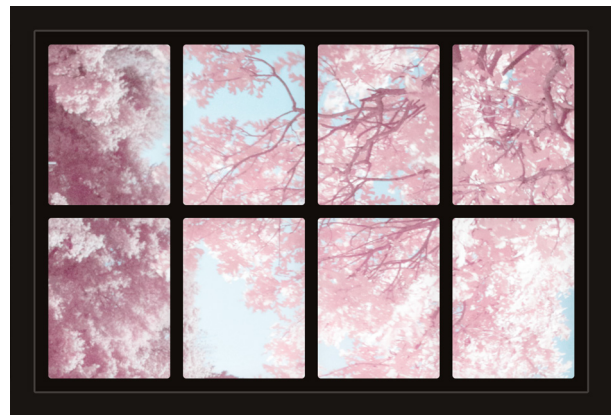

Dollhouse Windows - Set 4 (Dark) - 1:6 Scale

16cm (6")

10cm (4")

Visit sunidoll.com for more patterns and tutorials.

SUNI

Dollhouse Windows - Set 4 (Dark) - 1:12 Scale

8cm (3")

5cm (2")