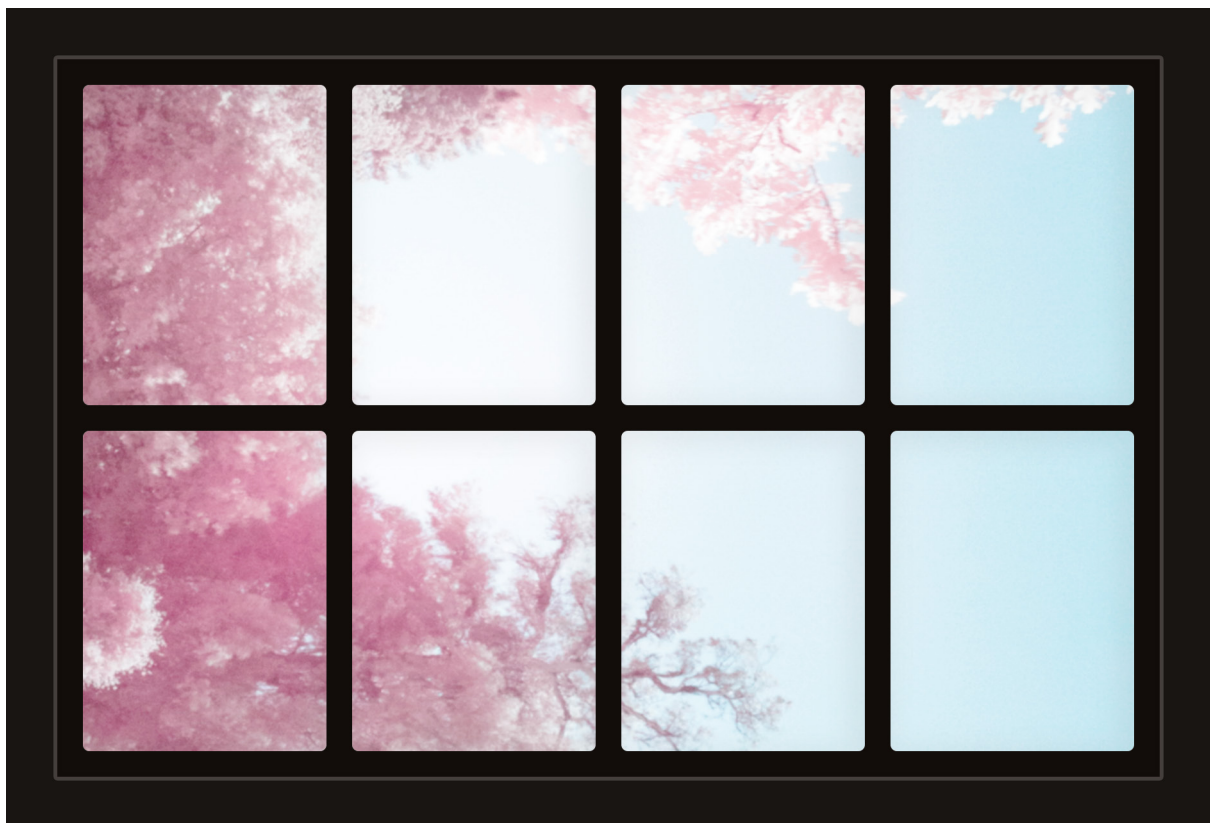

Dollhouse Windows - Set 4 (Dark) - 1:6 Scale

16cm (6")

10cm (4")

Visit sunidoll.com for more patterns and tutorials.

SUNI

Dollhouse Windows - Set 4 (Dark) - 1:12 Scale

8cm (3")

5cm (2")