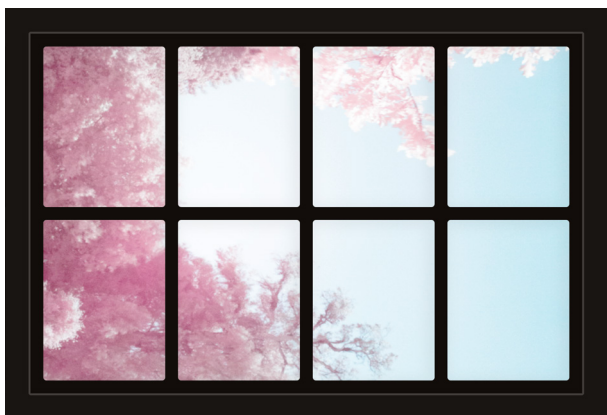

Dollhouse Windows - Set 4 (Dark) - 1:6 Scale

16cm (6")

10cm (4")

Visit sunidoll.com for more patterns and tutorials.

SUNI

Dollhouse Windows - Set 4 (Dark) - 1:12 Scale

8cm (3")

5cm (2")