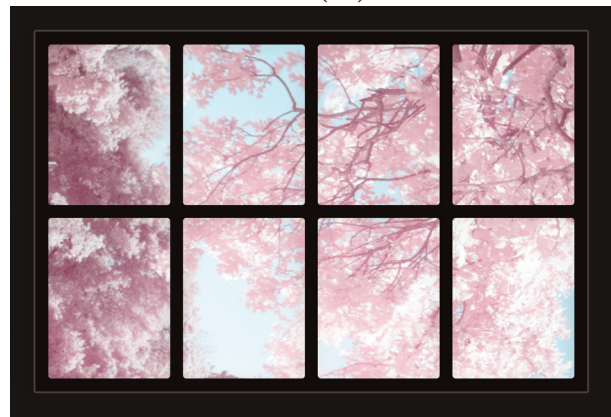

Dollhouse Windows - Set 4 (Dark) - 1:6 Scale

16cm (6")

10cm (4")

Visit sunidoll.com for more patterns and tutorials.

SUNI

Dollhouse Windows - Set 4 (Dark) - 1:12 Scale

8cm (3")

5cm (2")