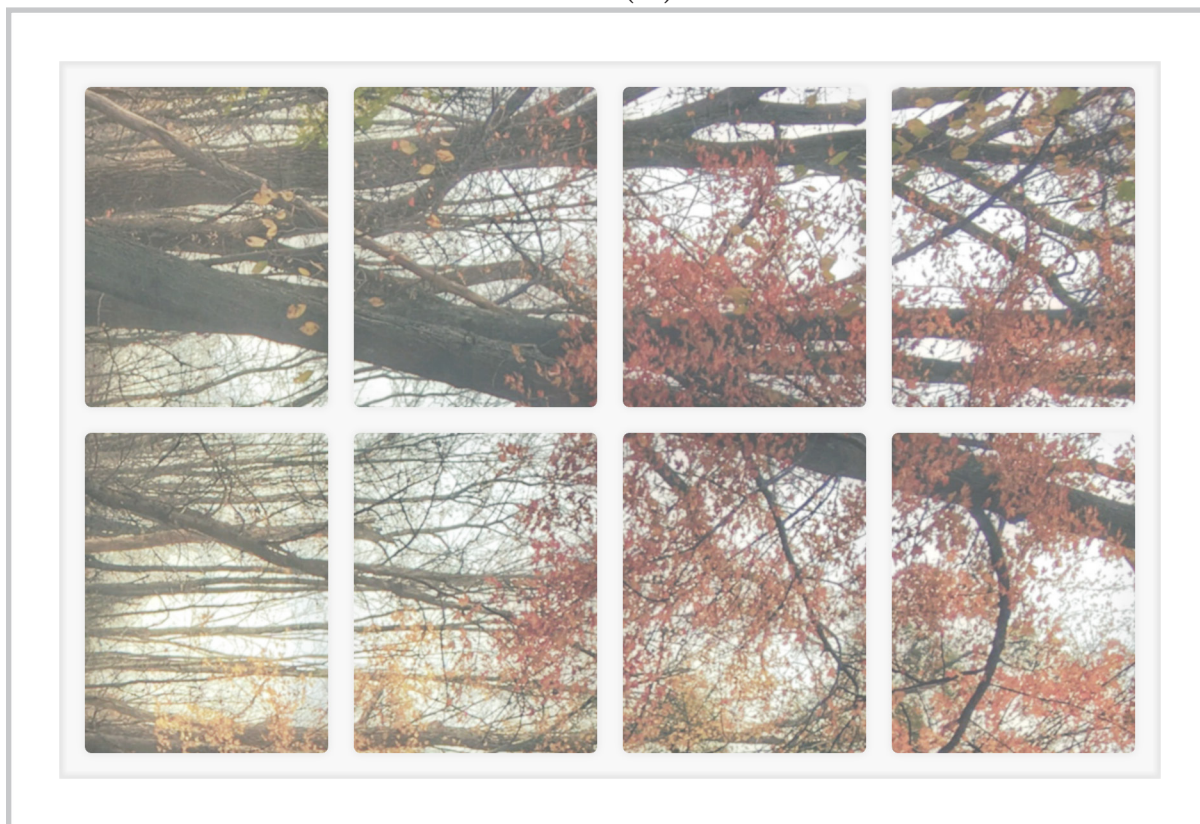

Dollhouse Windows - Set 3 (White) - 1:6 Scale

16cm (6")

10cm (4")

Visit sunidoll.com for more patterns and tutorials.

SUNI

Dollhouse Windows - Set 3 (White) - 1:12 Scale

8cm (3")

Visit sunidoll.com for more patterns and tutorials.