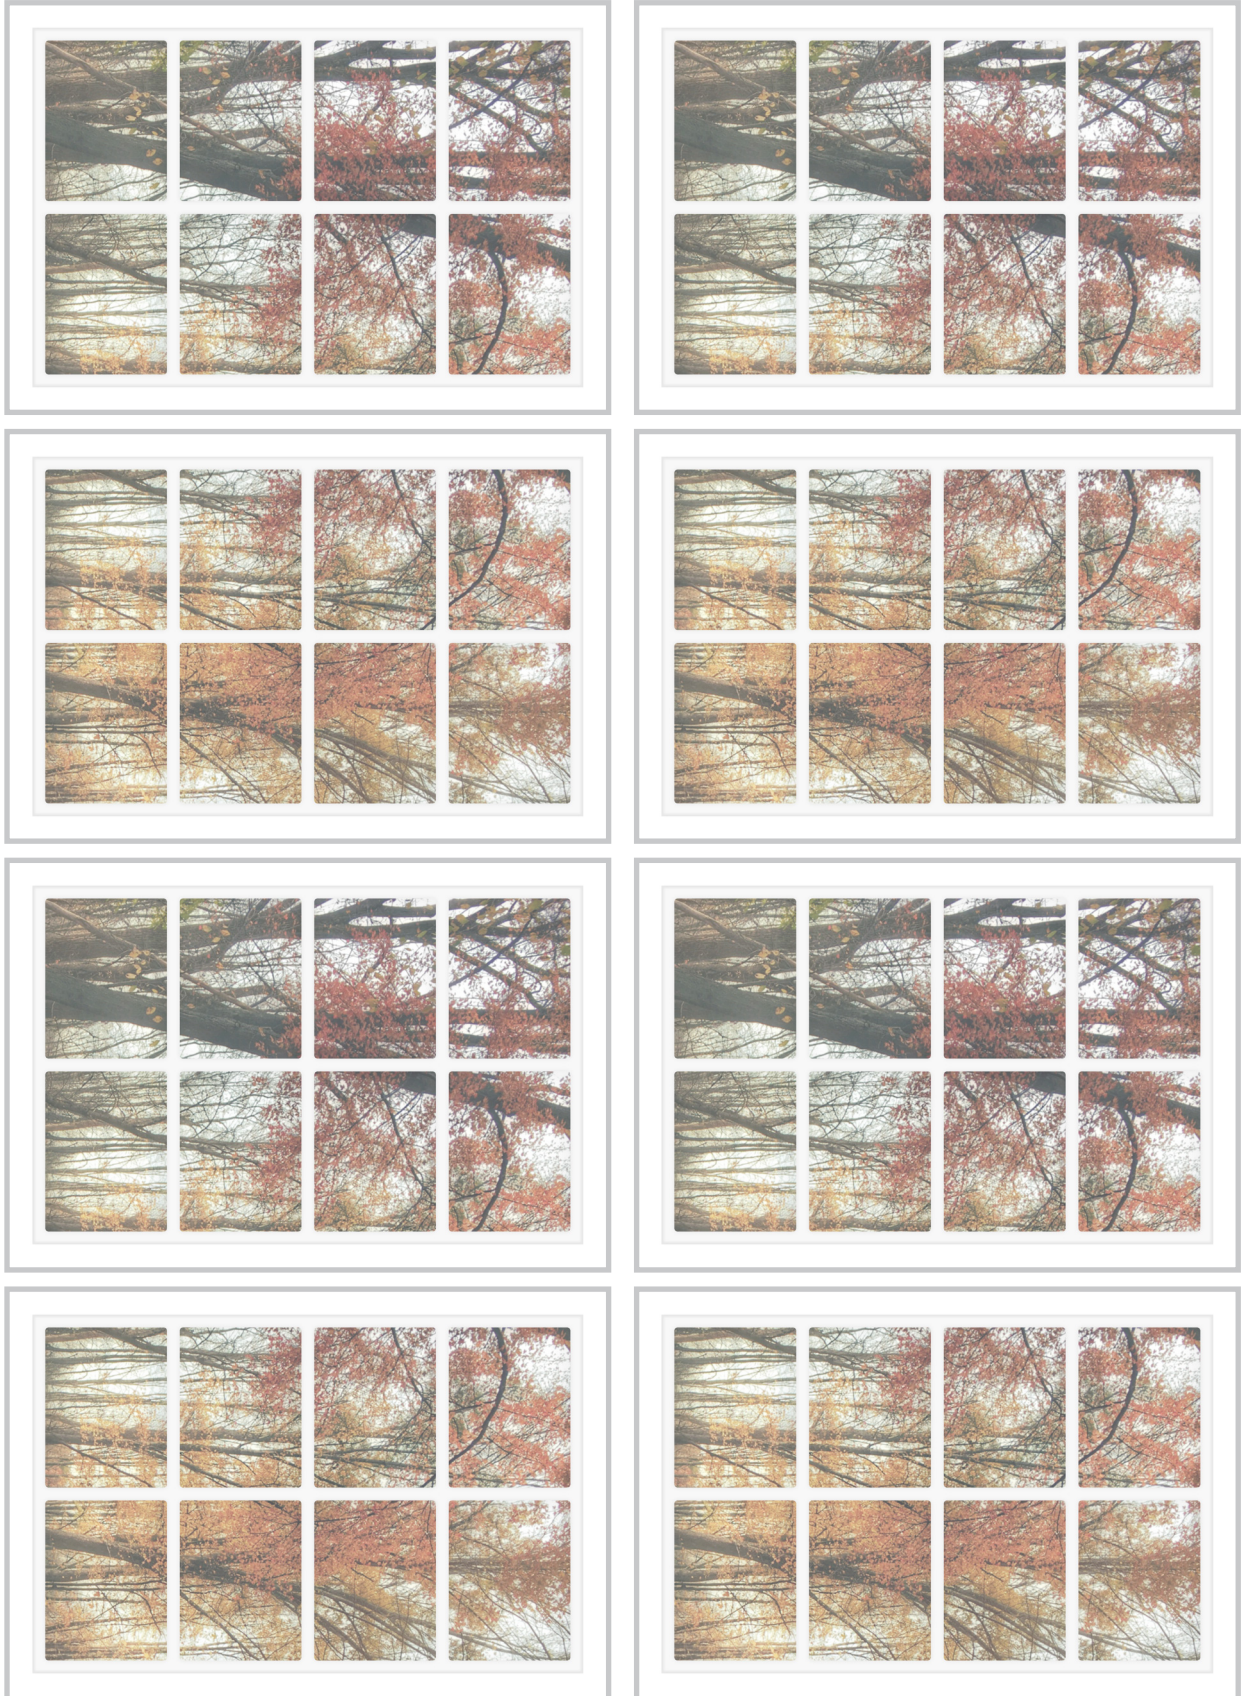

Dollhouse Windows - Set 3 (White) - 1:6 Scale

16cm (6")

10cm (4")

Visit sunidoll.com for more patterns and tutorials.

SUNI

Dollhouse Windows - Set 3 (White) - 1:12 Scale

8cm (3")

Visit sunidoll.com for more patterns and tutorials.