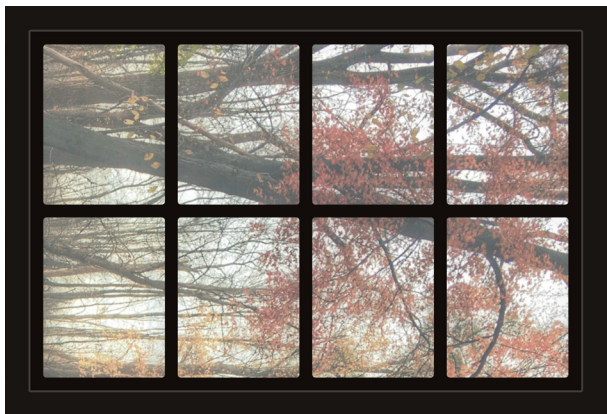

Dollhouse Windows - Set 3 (Dark) - 1:6 Scale

16cm (6")

10cm (4")

Visit sunidoll.com for more patterns and tutorials.

Dollhouse Windows - Set 3 (Dark) - 1:12 Scale

8cm (3")

5cm (2")

Visit sunidoll.com for more patterns and tutorials.