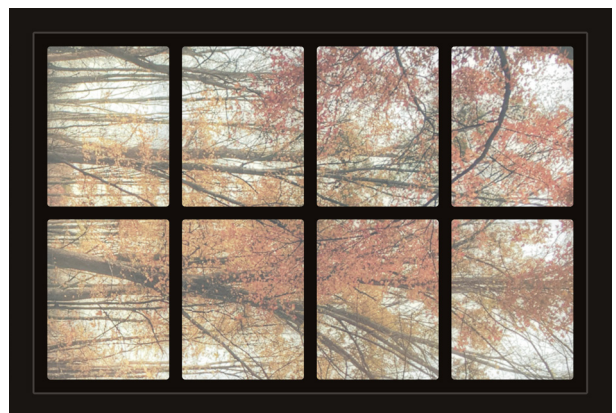

Dollhouse Windows - Set 3 (Dark) - 1:6 Scale

16cm (6")

10cm (4")

Visit sunidoll.com for more patterns and tutorials.

Dollhouse Windows - Set 3 (Dark) - 1:12 Scale

8cm (3")

5cm (2")

Visit sunidoll.com for more patterns and tutorials.