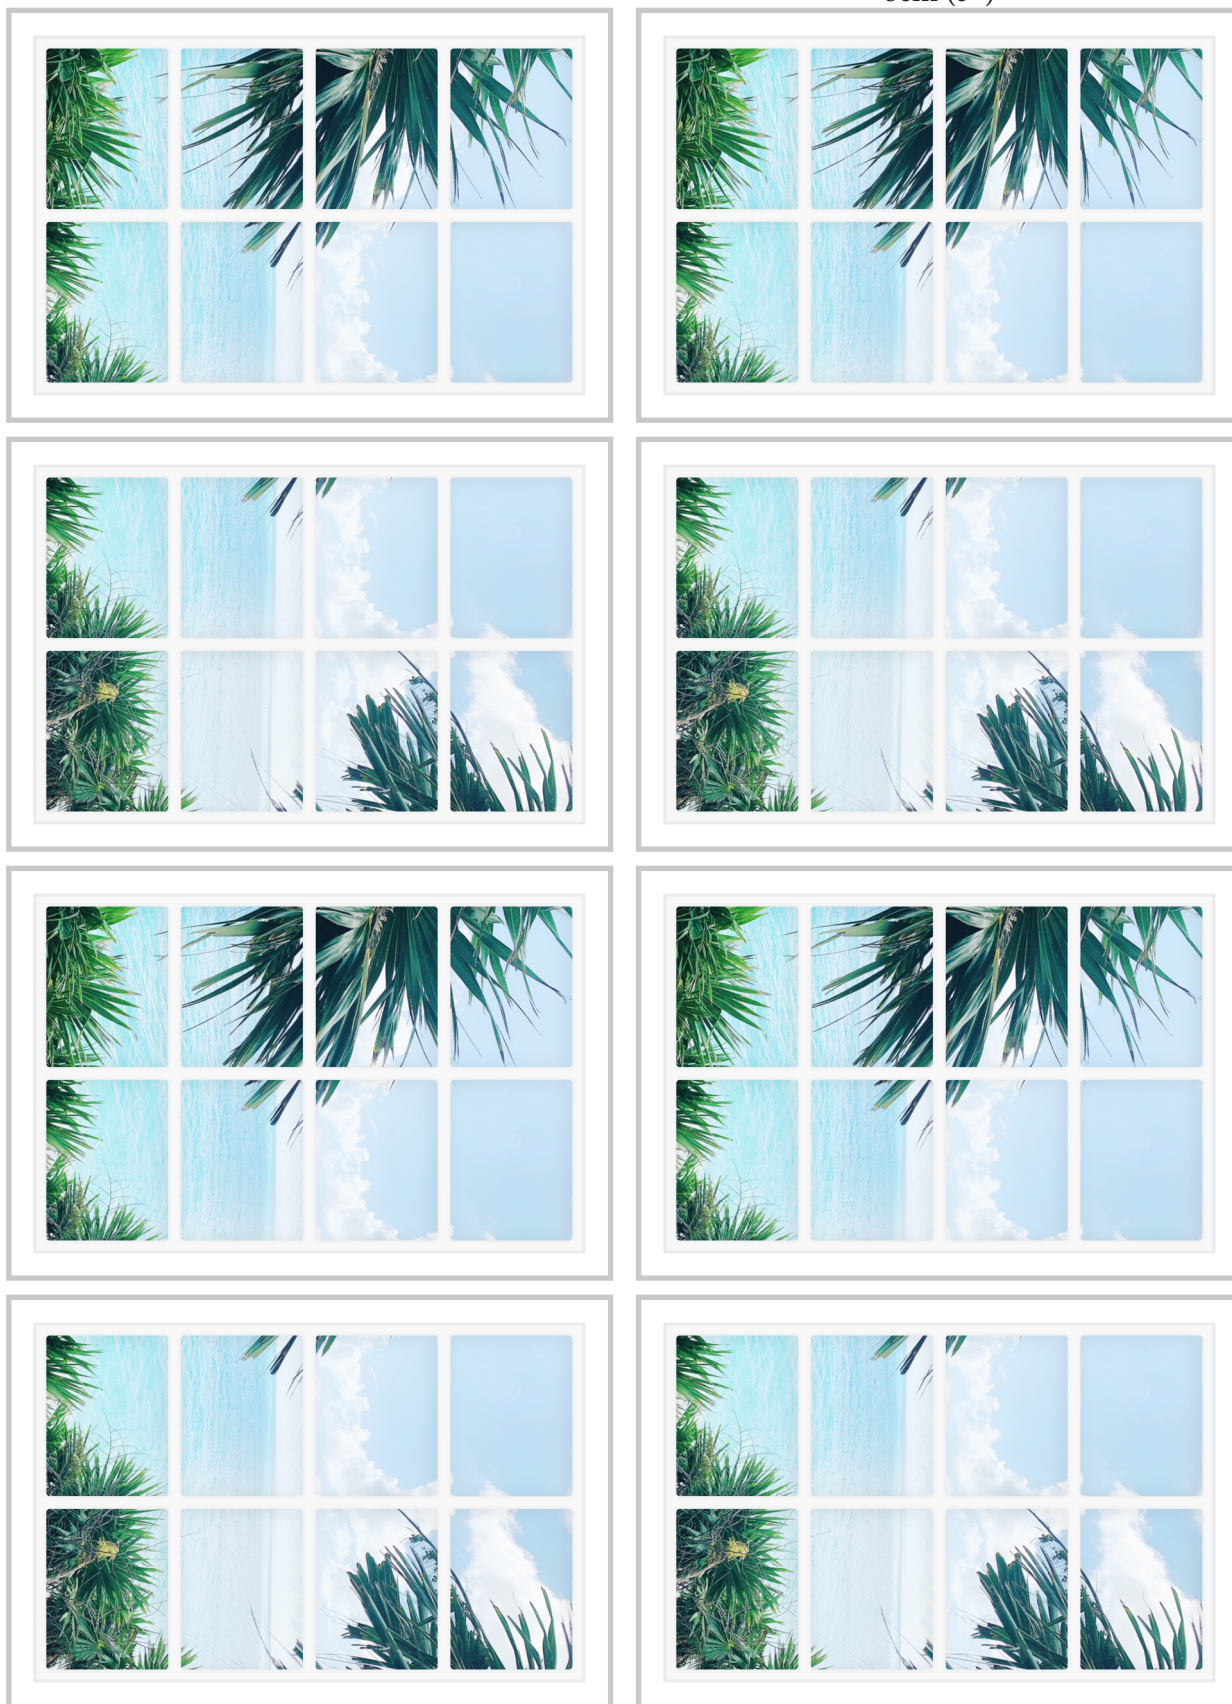

Dollhouse Windows - Set 10 (White) - 1:6 Scale

16cm (6")

Visit sunidoll.com for more patterns and tutorials.

Dollhouse Windows - Set 10 (White) - 1:12 Scale

8cm (3")

5cm (2")

Visit sunidoll.com for more patterns and tutorials.