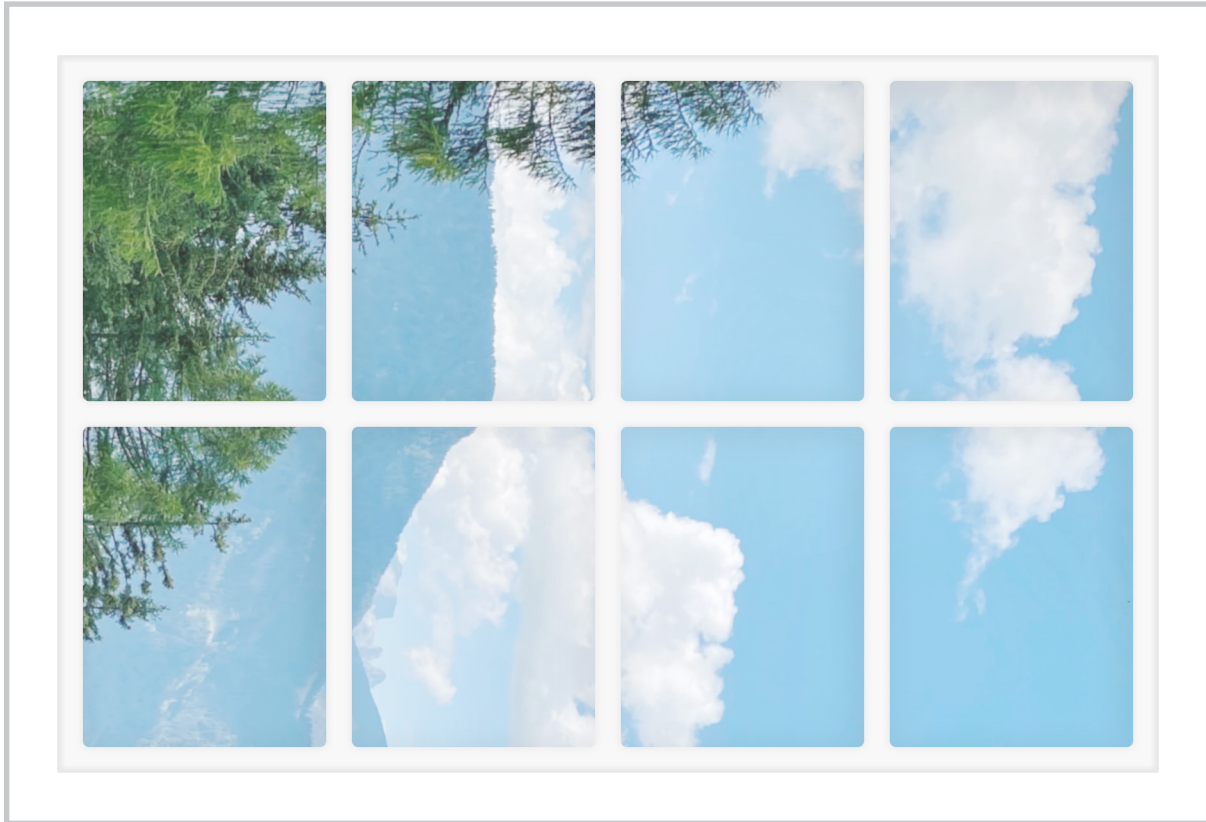

Dollhouse Windows - Set 1 (White) - 1:6 Scale

16cm (6")

10cm (4")

Visit sunidoll.com for more patterns and tutorials.

SUNI

Dollhouse Windows - Set 1 (White) - 1:12 Scale

8cm (3")

5cm (2")