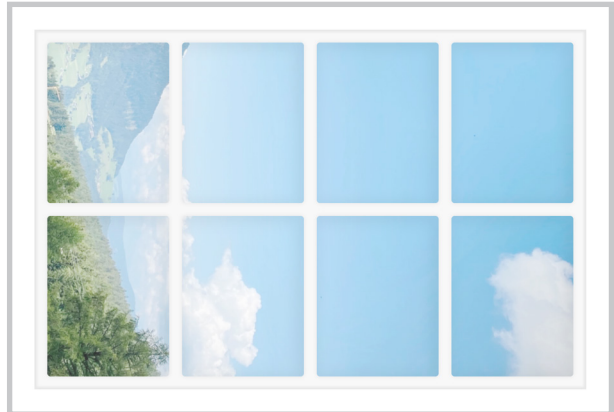

Dollhouse Windows - Set 1 (White) - 1:6 Scale

16cm (6")

Visit sunidoll.com for more patterns and tutorials.

SUNI

Dollhouse Windows - Set 1 (White) - 1:12 Scale

8cm (3")

5cm (2")

Visit sunidoll.com for more patterns and tutorials.