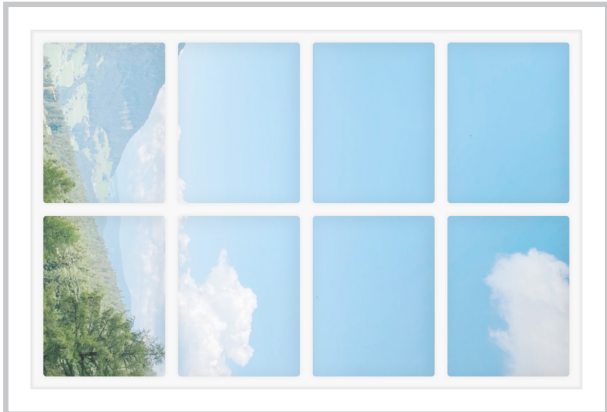

Dollhouse Windows - Set 1 (White) - 1:6 Scale

16cm (6")

Visit sunidoll.com for more patterns and tutorials.

SUNI

Dollhouse Windows - Set 1 (White) - 1:12 Scale

8cm (3")

5cm (2")

Visit sunidoll.com for more patterns and tutorials.