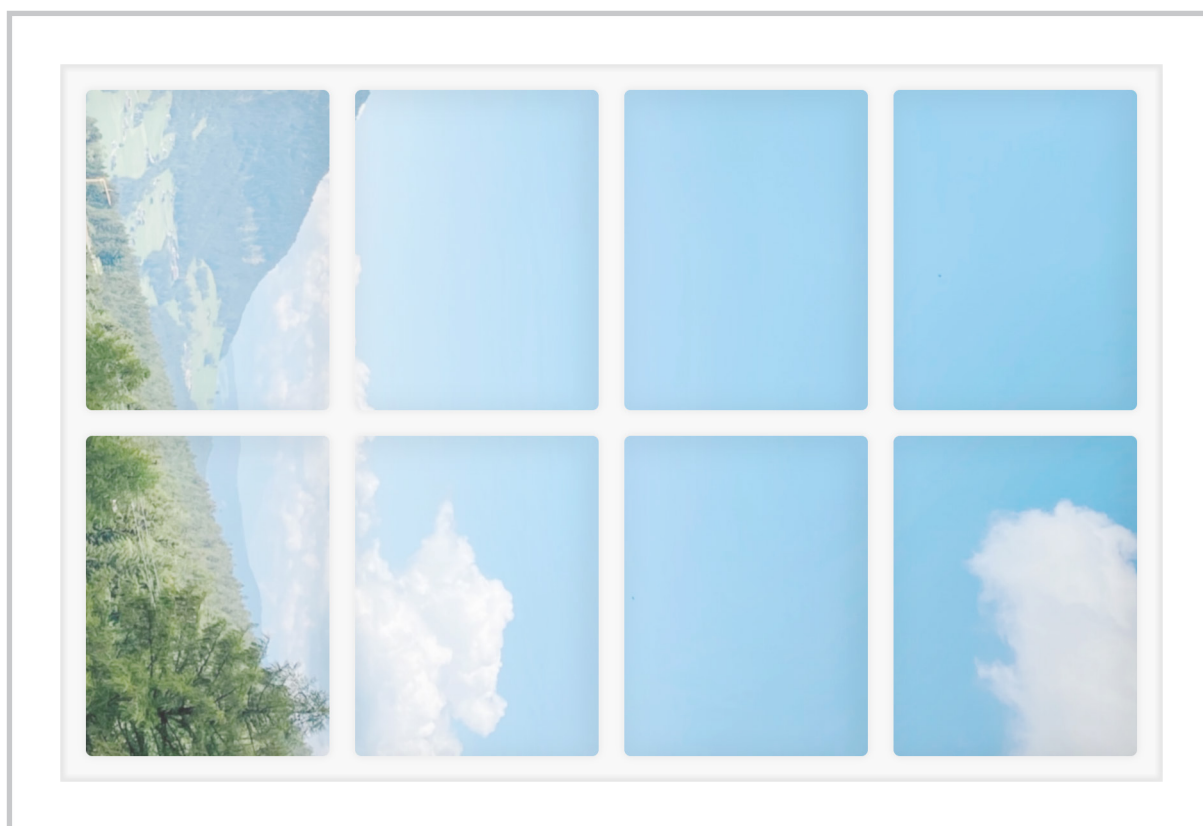

Dollhouse Windows - Set 1 (White) - 1:6 Scale

16cm (6")

Visit sunidoll.com for more patterns and tutorials.

SUNI

Dollhouse Windows - Set 1 (White) - 1:12 Scale

8cm (3")

5cm (2")

Visit sunidoll.com for more patterns and tutorials.