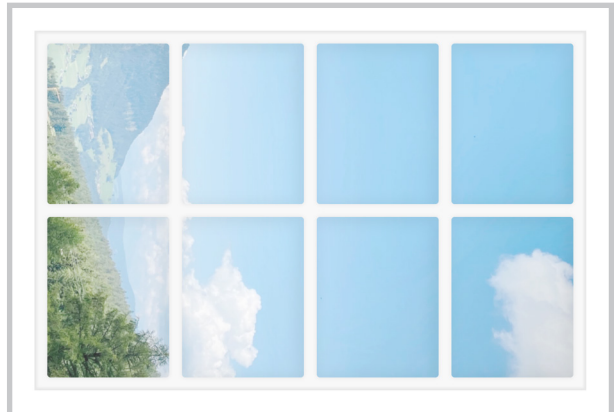

Dollhouse Windows - Set 1 (White) - 1:6 Scale

16cm (6")

Visit sunidoll.com for more patterns and tutorials.

SUNI

Dollhouse Windows - Set 1 (White) - 1:12 Scale

8cm (3")

5cm (2")

Visit sunidoll.com for more patterns and tutorials.