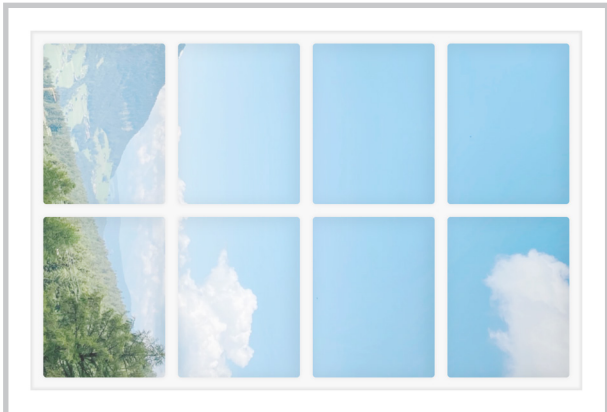

Dollhouse Windows - Set 1 (White) - 1:6 Scale

16cm (6")

Visit sunidoll.com for more patterns and tutorials.

SUNI

Dollhouse Windows - Set 1 (White) - 1:12 Scale

8cm (3")

5cm (2")

Visit sunidoll.com for more patterns and tutorials.