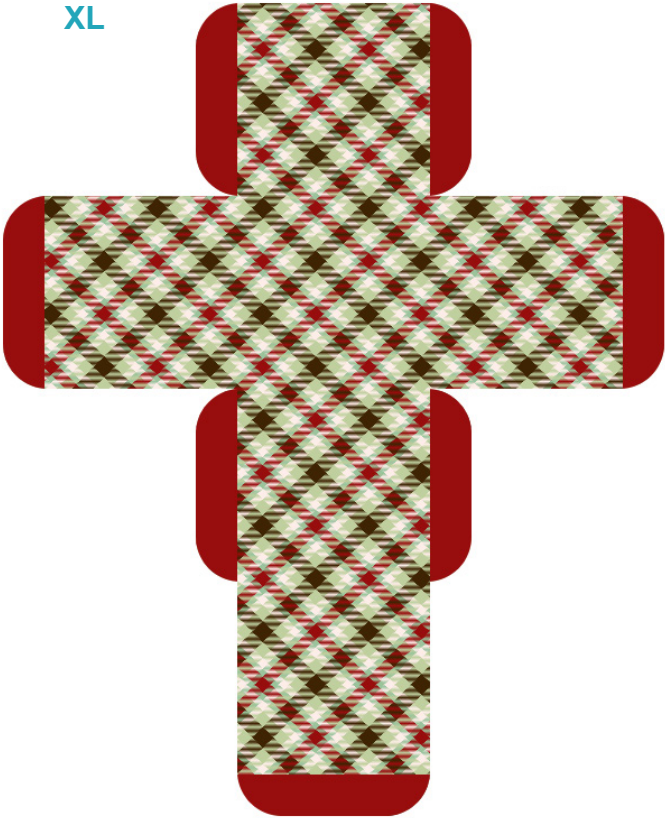

# Square Box with Top Flap - Pattern 6

XL

Small

Large

Medium

# Square Box with Top Flap - Plain Red

XL

Small

Large

Medium

# Square Box with Top Flap - Plain Sage Green

Small

XL

Large

Medium

# Square Box with Top Flap Template with Fold Lines

XL

Small

Large

Medium

Visit [sunidoll.com](http://sunidoll.com) for more patterns and tutorials.

SUNI