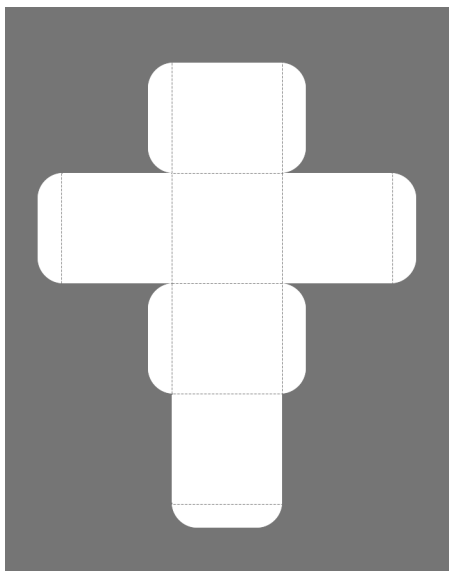

Square Box with Top Flap - Pattern 5

Small

XL

Large

Medium

Square Box with Top Flap - Plain Green

Small

XL

Large

Medium

Square Box with Top Flap - Plain Lime Green

Small

XL

Large

Medium

Square Box with Top Flap Template with Fold Lines

XL

Small

Large

Medium