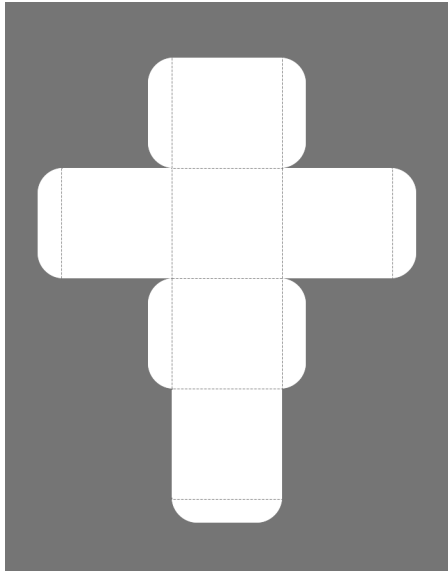

# Square Box with Top Flap - Pattern 4

XL

Small

Large

Medium

# Square Box with Top Flap - Plain Lime Green

Small

XL

Large

Medium

# Square Box with Top Flap Template with Fold Lines

Small

XL

Large

Medium