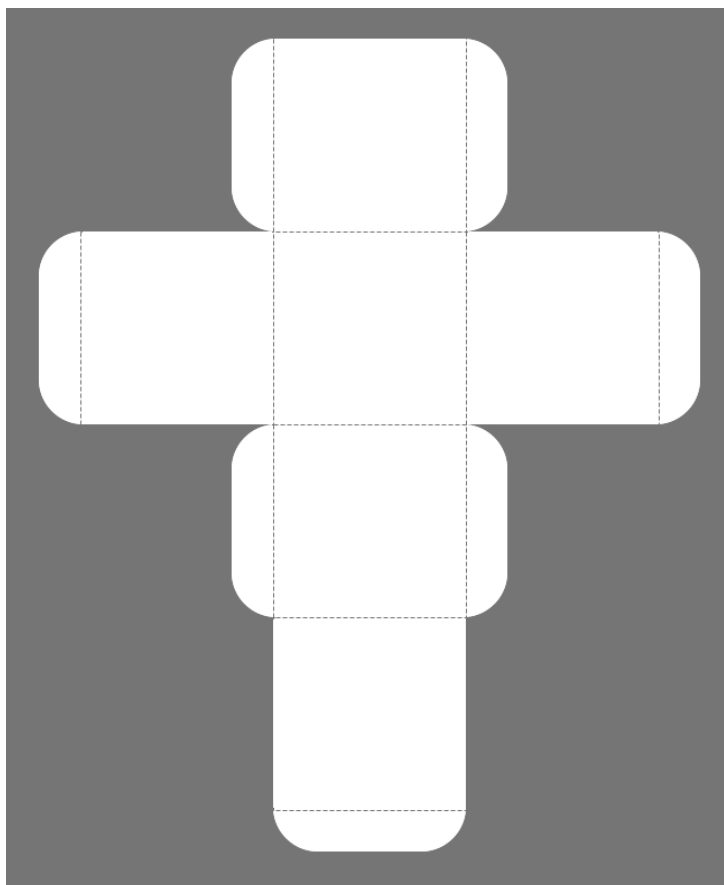

Square Box with Top Flap - Pattern 26

XL

Small

Large

Medium

Square Box with Top Flap - Plain Red

XL

Small

Medium

Square Box with Top Flap Template with Fold Lines

XL

Small

Large

Medium

Visit sunidoll.com for more patterns and tutorials.

SUNI