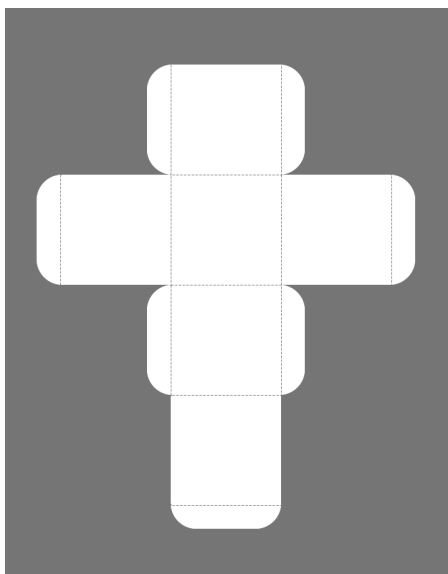

Square Box with Top Flap - Pattern 26

XL

Small

Large

Medium

Square Box with Top Flap - Plain Red

XL

Small

Medium

Square Box with Top Flap Template with Fold Lines

XL

Small

Large

Medium

Visit sunidoll.com for more patterns and tutorials.

SUNI