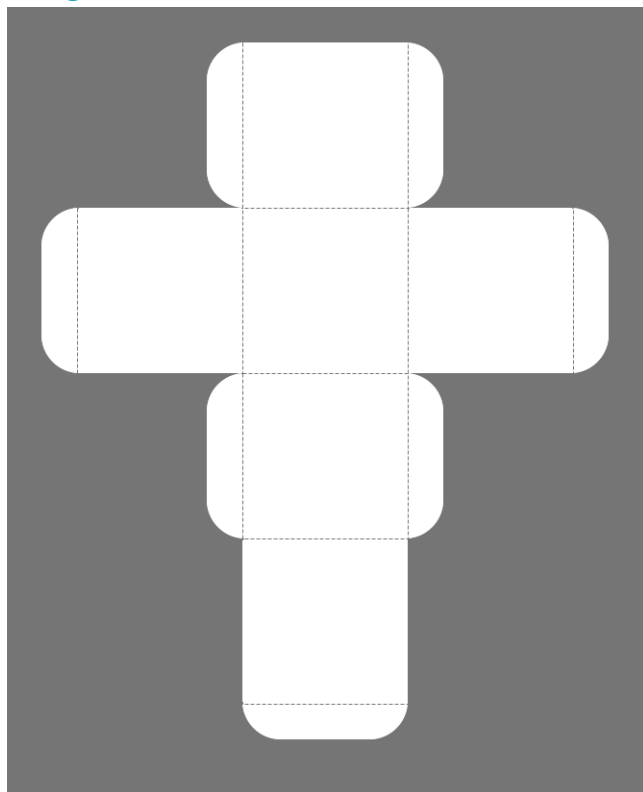

Square Box with Top Flap - Pattern 26

XL

Small

Large

Medium

Square Box with Top Flap - Plain Red

XL

Small

Medium

Square Box with Top Flap Template with Fold Lines

XL

Small

Large

Medium

Visit sunidoll.com for more patterns and tutorials.

SUNI