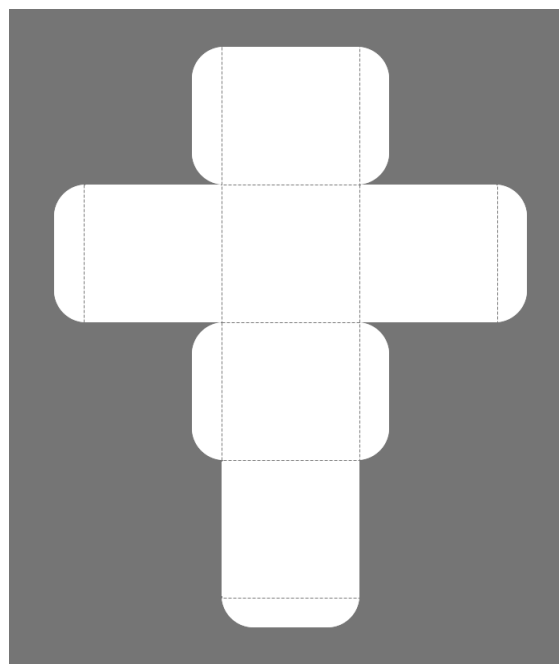

Square Box with Top Flap - Pattern 26

XL

Small

Large

Medium

Square Box with Top Flap - Plain Red

XL

Small

Medium

Square Box with Top Flap Template with Fold Lines

XL

Small

Large

Medium

Visit sunidoll.com for more patterns and tutorials.

SUNI