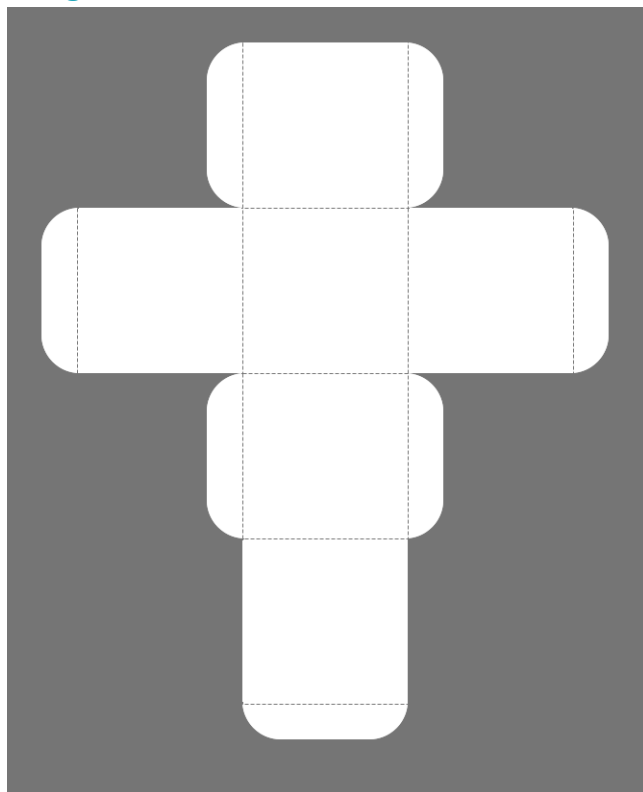

Square Box with Top Flap - Pattern 22

Small

XL

Large

Medium

Square Box with Top Flap - Plain Blue

XL

Small

Medium

Square Box with Top Flap Template with Fold Lines

XL

Small

Large

Medium

Visit sunidoll.com for more patterns and tutorials.

SUNI