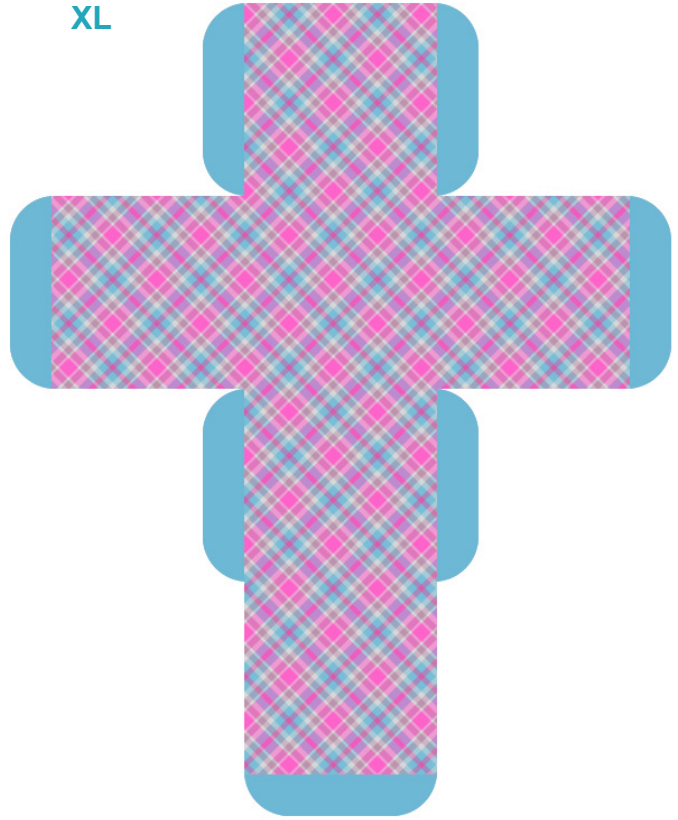

Square Box with Top Flap - Pattern 22

Small

XL

Large

Medium

Square Box with Top Flap - Plain Blue

XL

Small

Large

Medium

Square Box with Top Flap - Plain Mauve

Small

XL

Large

Medium

Square Box with Top Flap - Plain Pink

XL

Small

Large

Medium

Square Box with Top Flap - Plain Bright Pink

XL

Small

Large

Medium

Square Box with Top Flap Template with Fold Lines

XL

Small

Large

Medium

Visit sunidoll.com for more patterns and tutorials.

SUNI