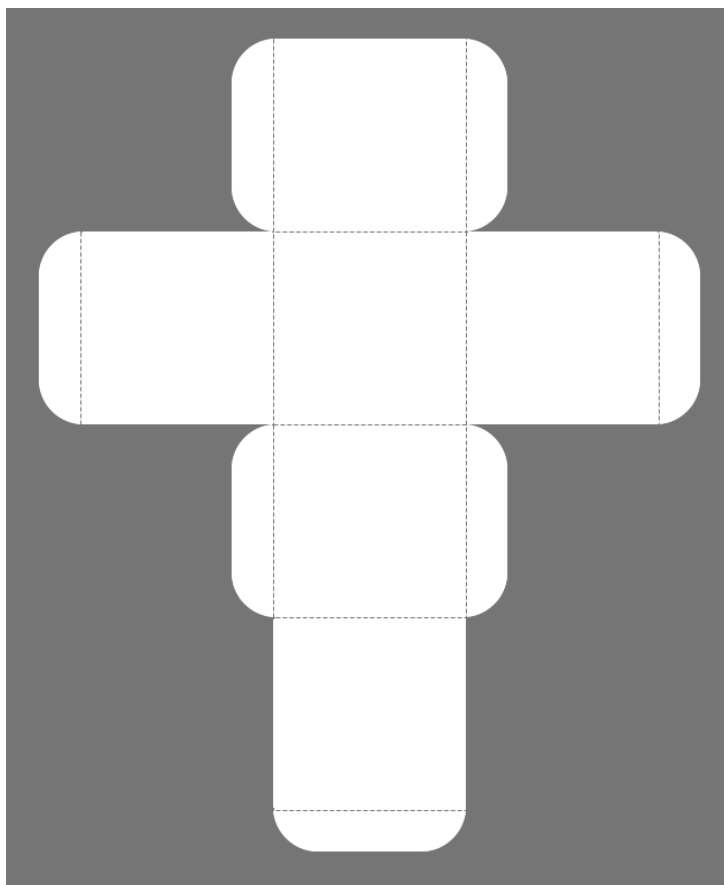

Square Box with Top Flap - Pattern 22

Small

XL

Large

Medium

Square Box with Top Flap - Plain Blue

XL

Small

Medium

Square Box with Top Flap Template with Fold Lines

XL

Small

Large

Medium

Visit sunidoll.com for more patterns and tutorials.

SUNI