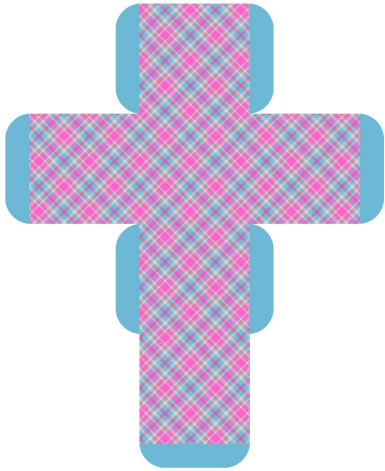

Square Box with Top Flap - Pattern 22

Small

XL

Large

Medium

Square Box with Top Flap - Plain Blue

XL

Small

Large

Medium

Square Box with Top Flap - Plain Mauve

Small

XL

Large

Medium

Square Box with Top Flap - Plain Pink

XL

Small

Large

Medium

Square Box with Top Flap - Plain Bright Pink

XL

Small

Large