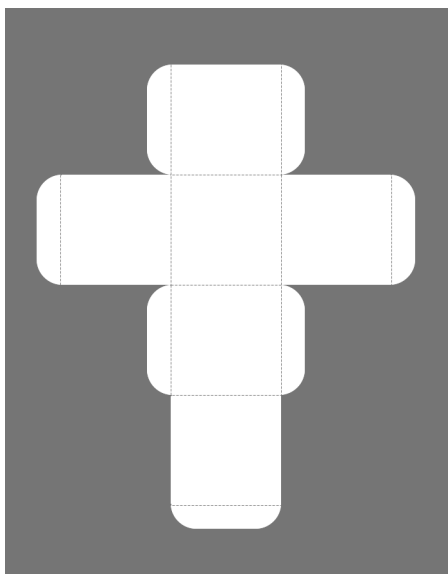

Medium

Square Box with Top Flap Template with Fold Lines

XL

Small

Large

Medium

Visit sunidoll.com for more patterns and tutorials.

SUNI