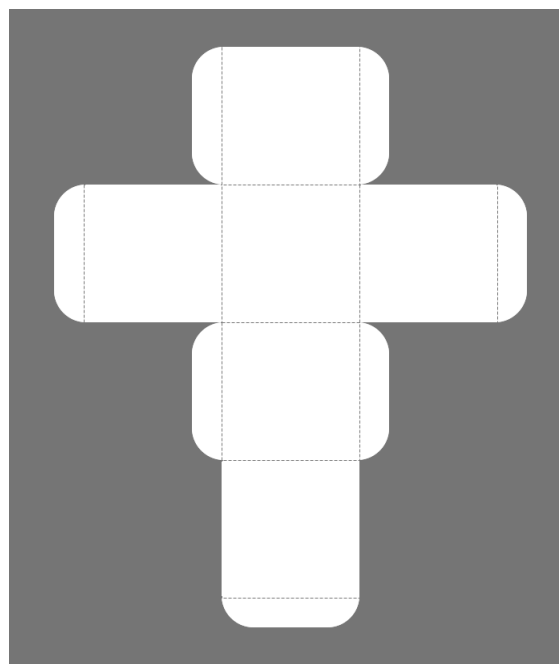

Square Box with Top Flap - Pattern 22

Small

XL

Large

Medium

Square Box with Top Flap - Plain Blue

XL

Small

Medium

Square Box with Top Flap Template with Fold Lines

XL

Small

Large

Medium

Visit sunidoll.com for more patterns and tutorials.

SUNI