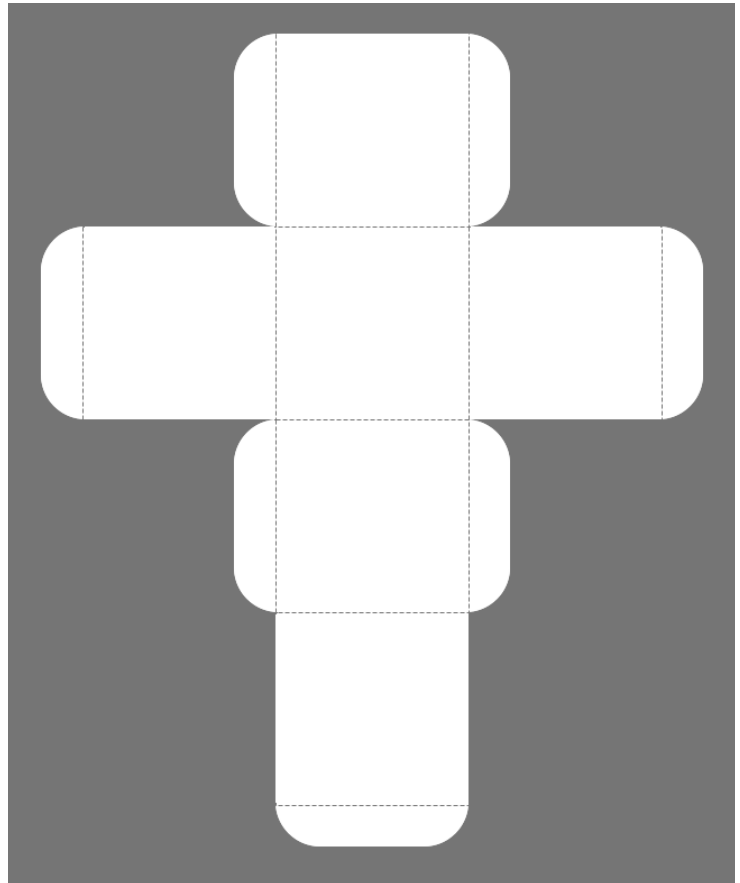

Square Box with Top Flap - Pattern 22

Small

XL

Large

Medium

Square Box with Top Flap - Plain Blue

Small

XL

Medium

Square Box with Top Flap Template with Fold Lines

Small

XL

Large

Medium