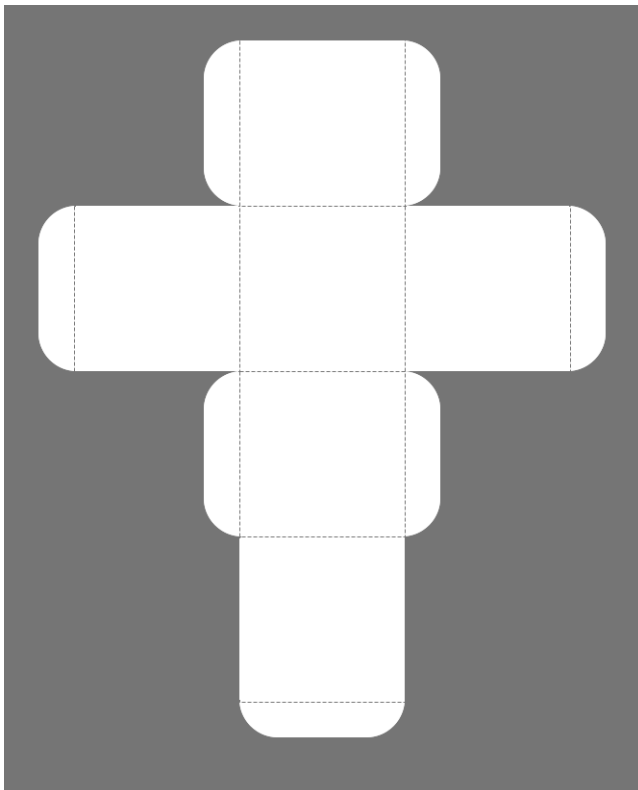

# Square Box with Top Flap - Pattern 18

XL

Small

Large

Medium

# Square Box with Top Flap Template with Fold Lines

XL

Small

Large

Medium

Visit [sunidoll.com](http://sunidoll.com) for more patterns and tutorials.

SUNI