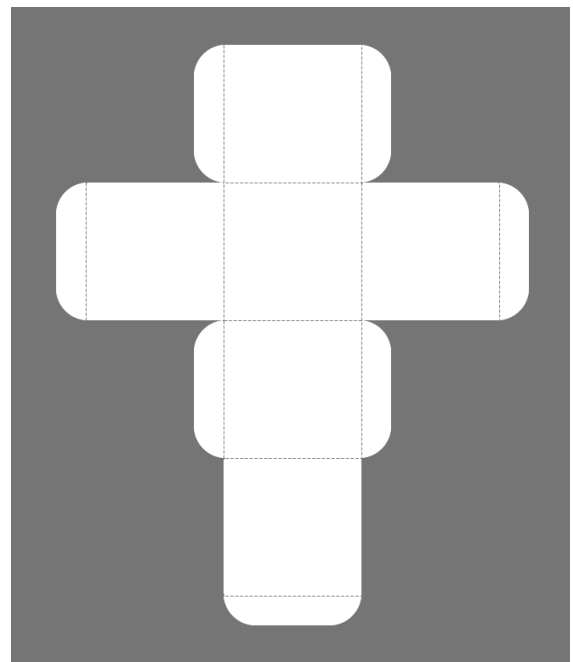

# Square Box with Top Flap - Pattern 18

XL

Small

Large

Medium

# Square Box with Top Flap Template with Fold Lines

XL

Small

Large

Medium

Visit [sunidoll.com](http://sunidoll.com) for more patterns and tutorials.

SUNI