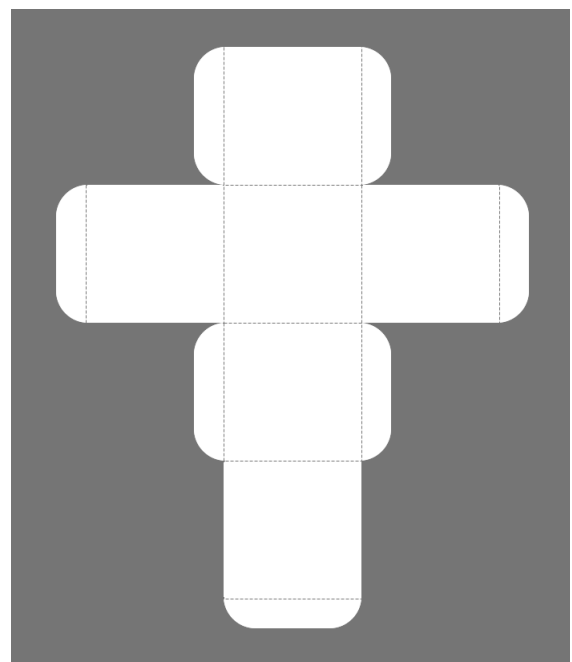

# Square Box with Top Flap - Pattern 18

Small

XL

Large

Medium

# Square Box with Top Flap Template with Fold Lines

XL

Small

Large

Medium

Visit [sunidoll.com](http://sunidoll.com) for more patterns and tutorials.

SUNI