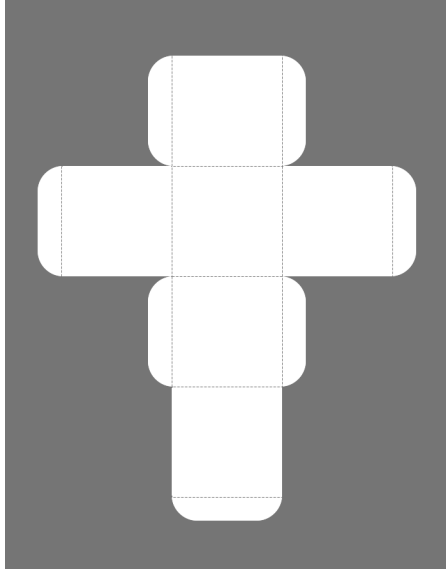

Square Box with Top Flap - Pattern 17

Small

XL

Large

Medium

Square Box with Top Flap - Plain Purple

Small

XL

Medium

Square Box with Top Flap Template with Fold Lines

Small

XL

Large

Medium