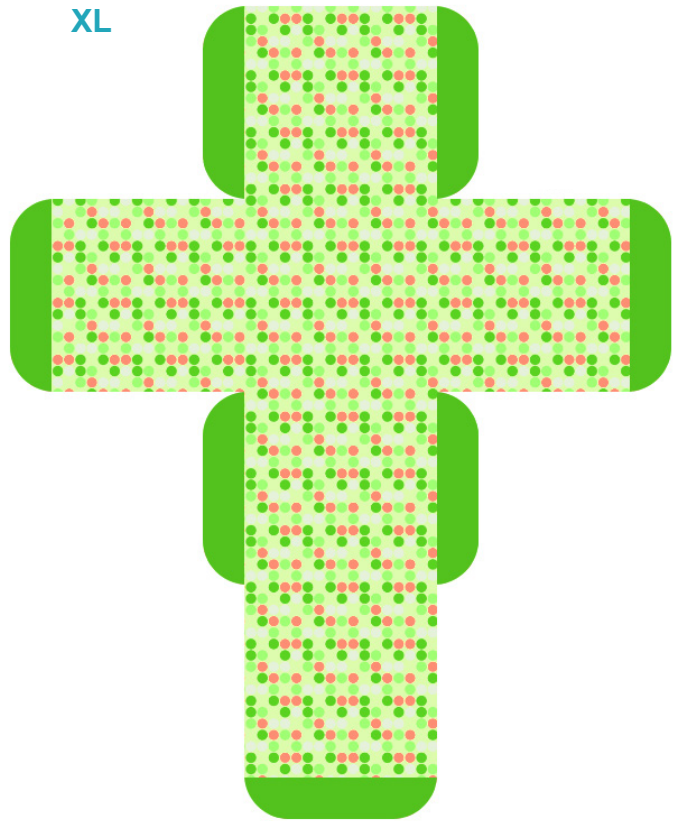

Square Box with Top Flap - Pattern 14

Small

XL

Large

Medium

Square Box with Top Flap - Pattern 14 Larger Scale

Small

XL

Large

Medium

Square Box with Top Flap - Plain Coral

XL

Small

Large

Medium

Square Box with Top Flap - Plain Light Green

Small

XL

Large

Medium

Square Box with Top Flap - Plain Green

XL

Small

Large

Medium

Square Box with Top Flap Template with Fold Lines

XL

Small

Large

Medium

Visit sunidoll.com for more patterns and tutorials.

SUNI