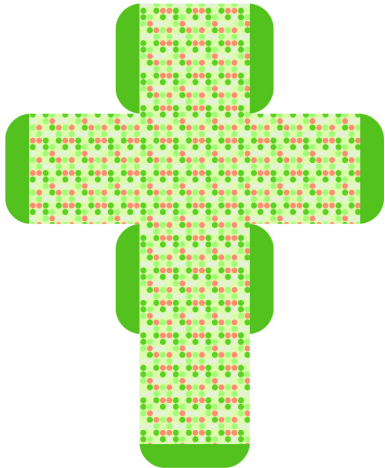

Square Box with Top Flap - Pattern 14

Small

XL

Large

Medium

Square Box with Top Flap - Pattern 14 Larger Scale

Small

XL

Large

Medium

Square Box with Top Flap - Plain Coral

XL

Small

Large

Medium

Square Box with Top Flap - Plain Light Green

Small

XL

Large

Medium

Square Box with Top Flap - Plain Green

XL

Small

Large

Medium

Square Box with Top Flap Template with Fold Lines

XL

Small

Large

Medium

Visit sunidoll.com for more patterns and tutorials.

SUNI