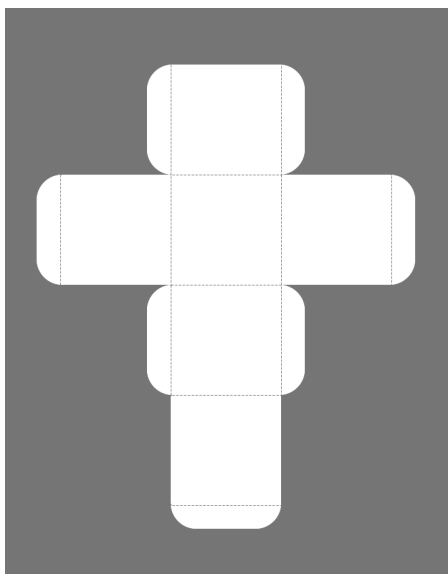

Square Box with Top Flap - Pattern 14

Small

XL

Large

Medium

Square Box with Top Flap - Pattern 14 Larger Scale

Small

XL

Medium

Square Box with Top Flap Template with Fold Lines

XL

Small

Large

Medium

Visit sunidoll.com for more patterns and tutorials.

SUNI