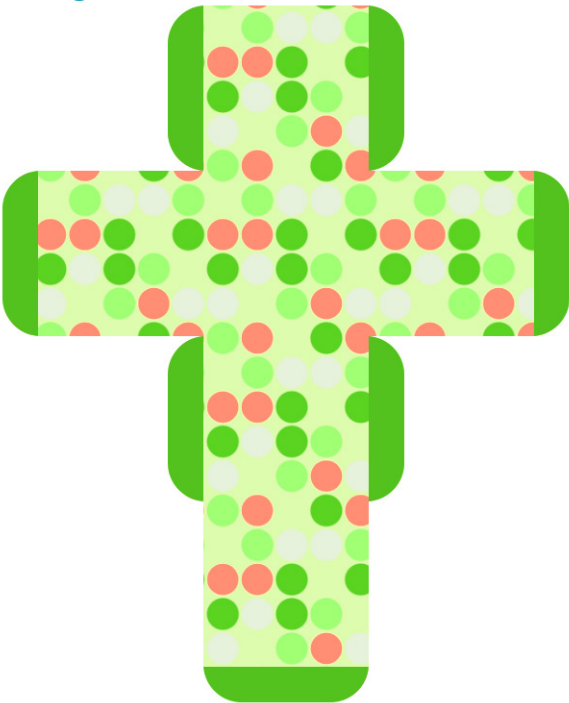

Square Box with Top Flap - Pattern 14

Small

XL

Large

Medium

Square Box with Top Flap - Pattern 14 Larger Scale

Small

XL

Large

Medium

Square Box with Top Flap - Plain Coral

XL

Small

Large

Medium

Square Box with Top Flap - Plain Light Green

Small

XL

Large

Medium

Square Box with Top Flap - Plain Green

XL

Small

Large

Medium

Square Box with Top Flap Template with Fold Lines

XL

Small

Large

Medium

Visit sunidoll.com for more patterns and tutorials.

SUNI