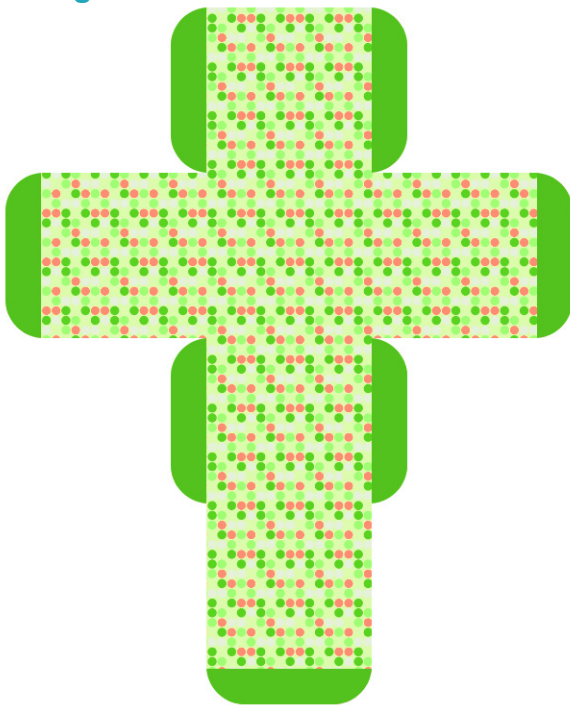

Square Box with Top Flap - Pattern 14

Small

XL

Large

Medium

Square Box with Top Flap - Pattern 14 Larger Scale

Small

XL

Large

Medium

Square Box with Top Flap - Plain Coral

XL

Small

Large

Medium

Square Box with Top Flap - Plain Light Green

Small

XL

Large

Medium

Square Box with Top Flap - Plain Green

XL

Small

Large

Medium

Square Box with Top Flap Template with Fold Lines

XL

Small

Large

Medium

Visit sunidoll.com for more patterns and tutorials.

SUNI