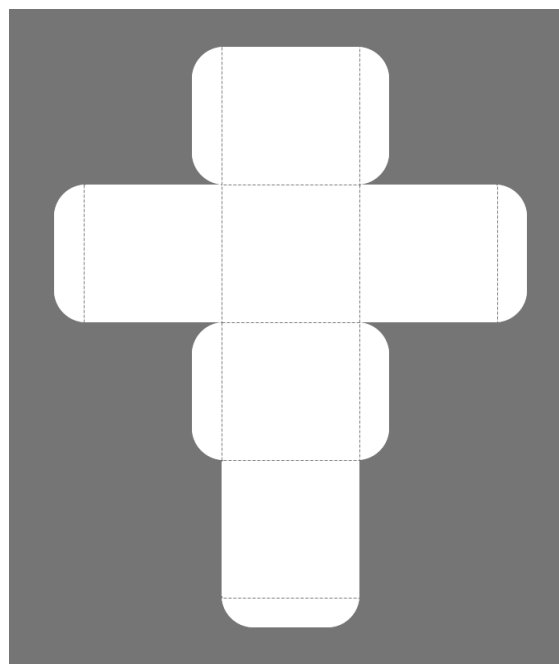

Square Box with Top Flap - Pattern 14

Small

XL

Large

Medium

Square Box with Top Flap - Pattern 14 Larger Scale

Small

XL

Medium

Square Box with Top Flap Template with Fold Lines

XL

Small

Large

Medium

Visit sunidoll.com for more patterns and tutorials.

SUNI