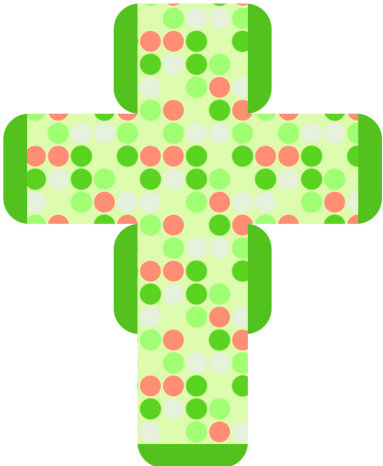

Square Box with Top Flap - Pattern 14

Small

XL

Large

Medium

Square Box with Top Flap - Pattern 14 Larger Scale

Small

XL

Large

Medium

Square Box with Top Flap - Plain Coral

XL

Small

Large

Medium

Square Box with Top Flap - Plain Light Green

Small

XL

Large

Medium

Square Box with Top Flap - Plain Green

XL

Small

Large

Medium

Square Box with Top Flap Template with Fold Lines

XL

Small

Large

Medium

Visit sunidoll.com for more patterns and tutorials.

SUNI