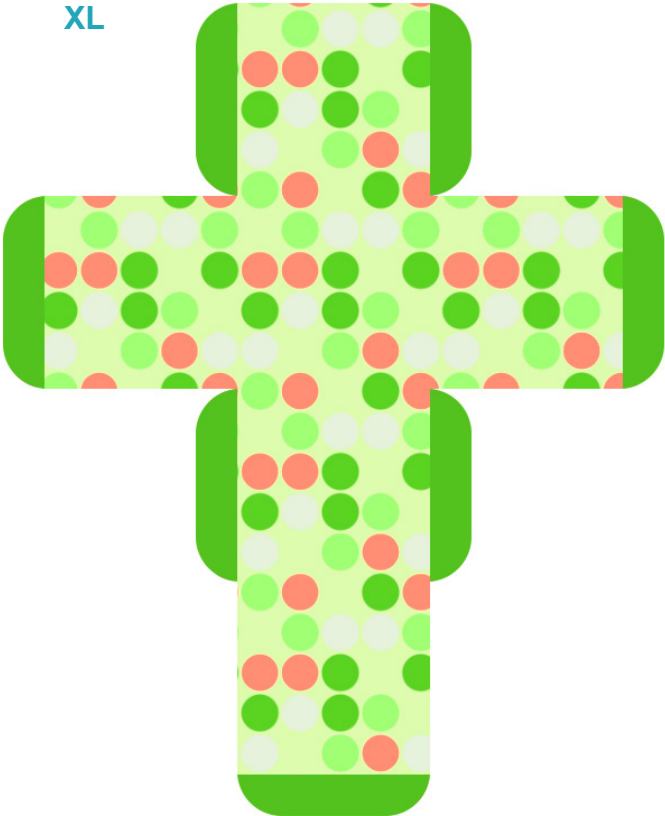

Square Box with Top Flap - Pattern 14

Small

XL

Large

Medium

Square Box with Top Flap - Pattern 14 Larger Scale

Small

XL

Large

Medium

Square Box with Top Flap - Plain Coral

XL

Small

Large

Medium

Square Box with Top Flap - Plain Light Green

Small

XL

Large

Medium

Square Box with Top Flap - Plain Green

XL

Small

Large

Medium

Square Box with Top Flap Template with Fold Lines

XL

Small

Large

Medium

Visit sunidoll.com for more patterns and tutorials.

SUNI