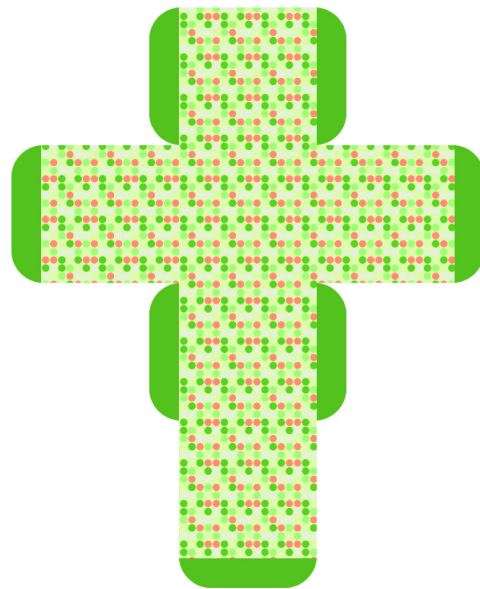

Square Box with Top Flap - Pattern 14

Small

XL

Large

Medium

Square Box with Top Flap - Pattern 14 Larger Scale

Small

XL

Large

Medium

Square Box with Top Flap - Plain Coral

XL

Small

Large

Medium

Square Box with Top Flap - Plain Light Green

Small

XL

Large

Medium

Square Box with Top Flap - Plain Green

XL

Small

Large

Medium

Square Box with Top Flap Template with Fold Lines

XL

Small

Large

Medium

Visit sunidoll.com for more patterns and tutorials.

SUNI